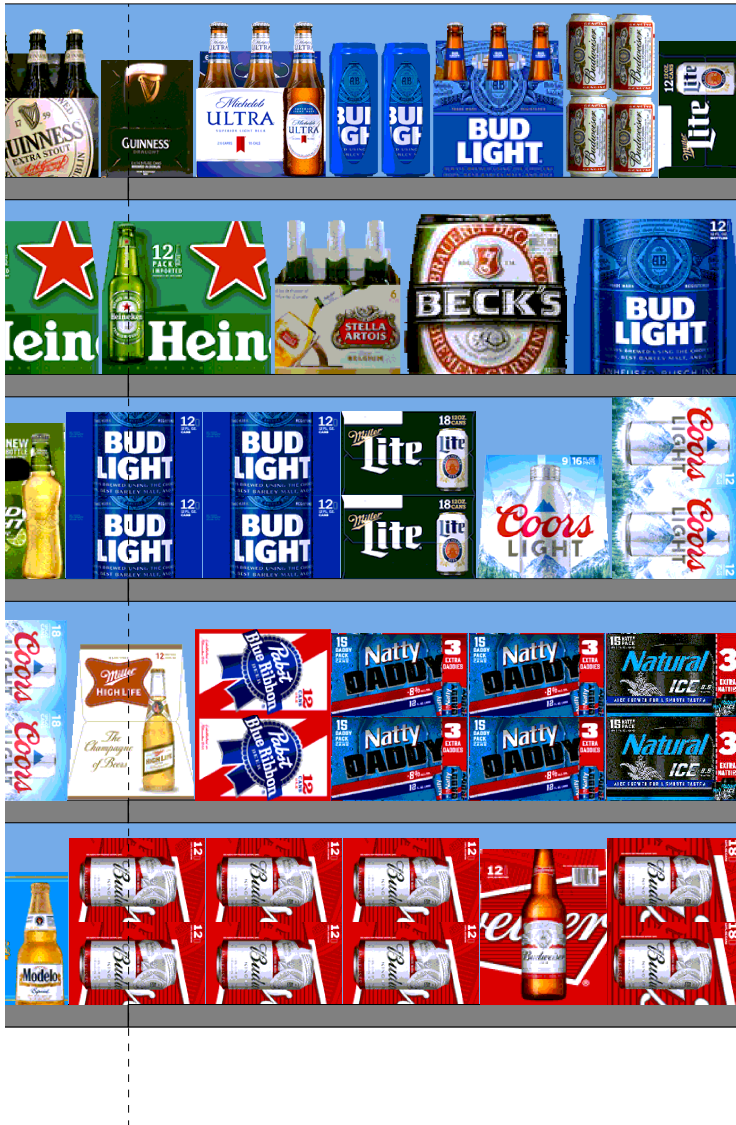

Walgreens 9461 WARM

FALL 20

H: 5 ft 6.00 in | W: 12 ft | D: 1 ft 10.00 in | # of segments: 4						
Name: 20		W:36.00 in	D:22.00 in	Avail Space: -3.15 in		Ht Space: 10.68 in
UPC	WIC	Name	HFacings	Orientation	Units	
1820011047	191301	Budweiser 12/12C	3	Side 90	12	
1820000771	104254	Budweiser 12/12B	1	Side	2	
1820011218	108476	Budweiser 18/12C	1	Side 90	2	
Name: 19		W:36.00 in	D:22.00 in	Avail Space: -3.27 in		Ht Space: 11.68 in
UPC	WIC	Name	HFacings	Orientation	Units	
3410001509	113325	Miller High Life 12/12B	1	Side	2	
2210000170	192401	Pabst 12/12C	1	Side 90	4	
1820020078	403394	Natty Daddy 15/12C	2	Side 90	4	
1820028443	665921	Natural Ice 15/12C	1	Side 90	2	
Name: 18		W:36.00 in	D:22.00 in	Avail Space: -3.19 in		Ht Space: 10.68 in
UPC	WIC	Name	HFacings	Orientation	Units	
1820053047	191305	Bud Light 12/12C	2	Side 90	8	
3410057340	108526	Miller Lite 18/12C	1	Side 90	2	
7199030104	137465	Coors Light 9/16AL	1	Side	2	
7199000048	191504	Coors Light 12/12C	1	Side 90	4	
Name: 17		W:36.00 in	D:22.00 in	Avail Space: 9.00 in		Ht Space: 10.25 in
UPC	WIC	Name	HFacings	Orientation	Units	
78615000001	114758	Stella Artois 6/11B	1	Front	4	
8248812300	104891	Becks 12/12B	1	Front	3	
1820000769	104255	Bud Light 12/12B	1	Front	2	
Name: 16		W:36.00 in	D:22.00 in	Avail Space: -0.49 in		Ht Space: 10.18 in
UPC	WIC	Name	HFacings	Orientation	Units	
8382012368	112816	Guinness Draught 8/15C	1	Side	2	
1820005989	113883	Michelob Ultra 6/12B	1	Front	4	
1820021986	309176	Bud Light 3/25C	2	Side	4	
1820000833	104565	Bud Light 6/12B	1	Front	4	
1820000016	191300	Budweiser 6/12C	1	Side	4	
3410057636	191851	Miller Lite 12/12C	1	Side	2	

00237-01685-12-301-22

POG available in Walgreen's store system 9/11/2020