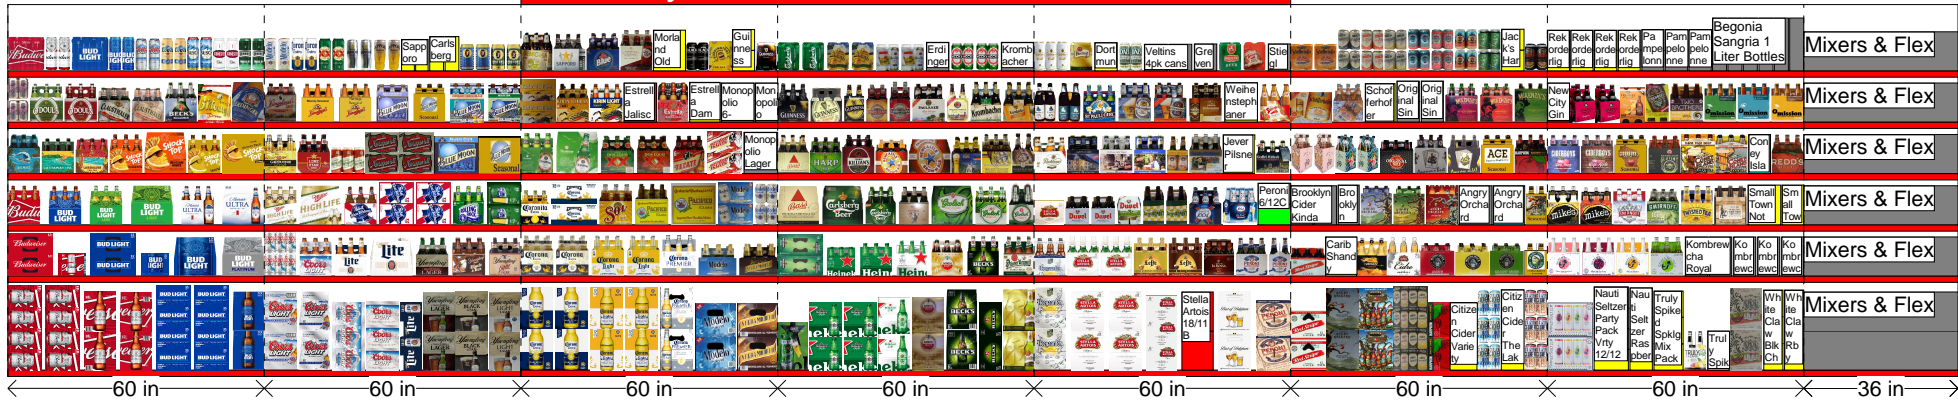

Fairway Red Hook - Mainstream Warm

Mixers & Flex

Mixers & Flex

Mixers & Flex

Mixers & Flex

Mixers & Flex

Mixers & Flex

← 60 in × 60 in × 60 in × 60 in × 60 in × 60 in × 60 in × 60 in × 36 in →