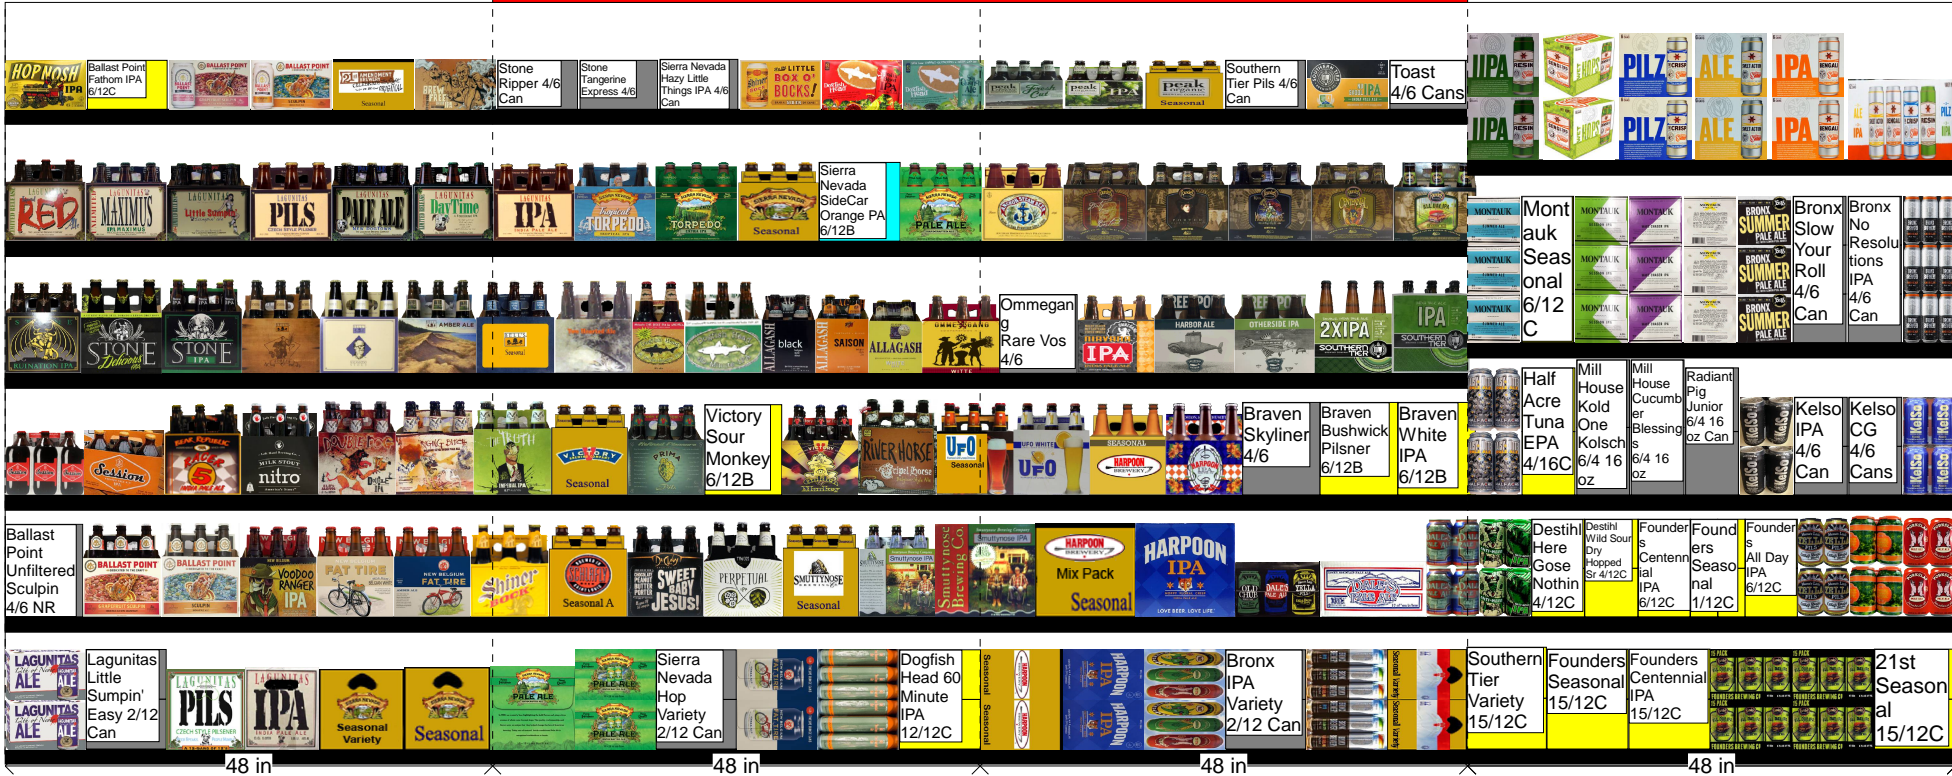

Fairway Brooklyn 16 Foot Cooler

48 in

48 in

48 in

48 in