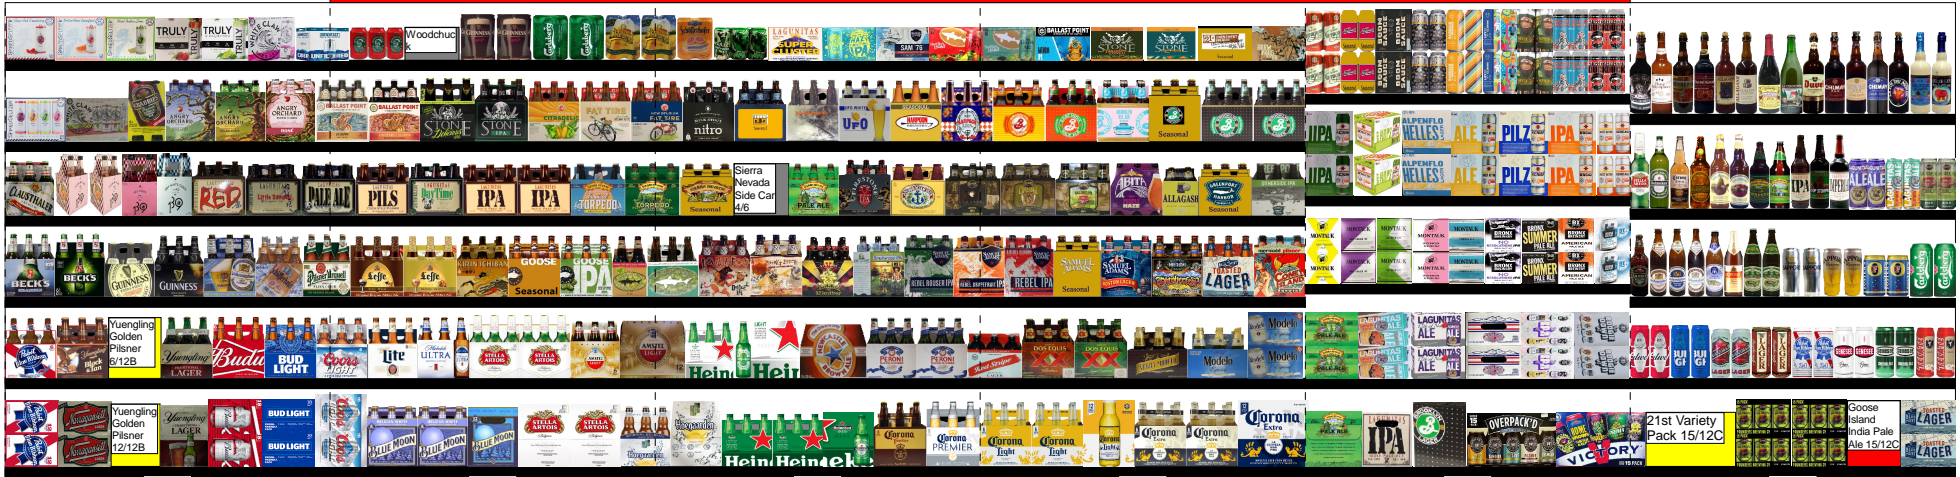

Fairway Kips Bay 24 Foot Cooler

← 48 in × 48 in × 48 in × 48 in × 48 in × 48 in × 48 in →