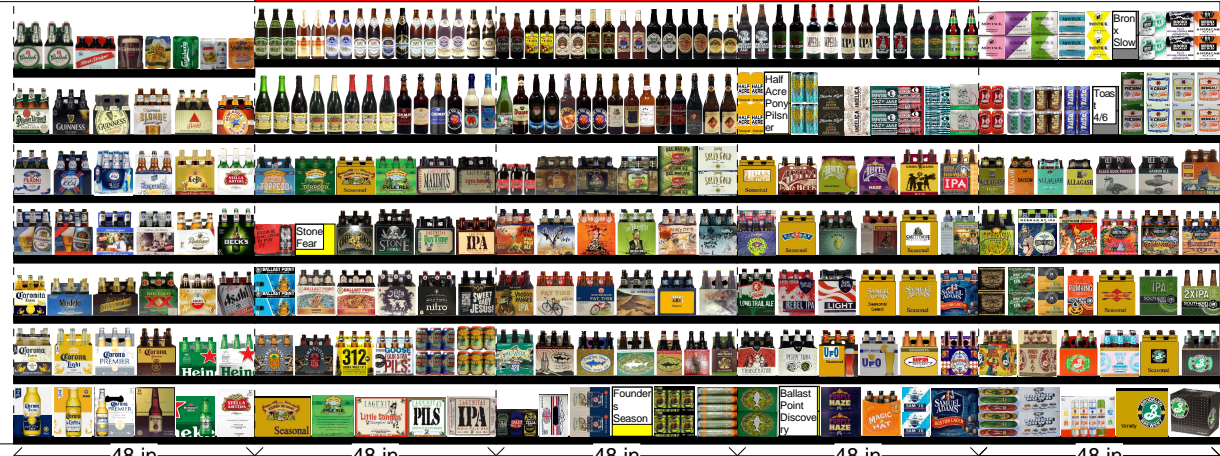

Fairway Kips Warm Racks Side 1

← 24 in × 48 in × 48 in →

Fairway Kips Bay Warm Racks Side 2

← 48 in × 48 in × 48 in × 48 in × 48 in →