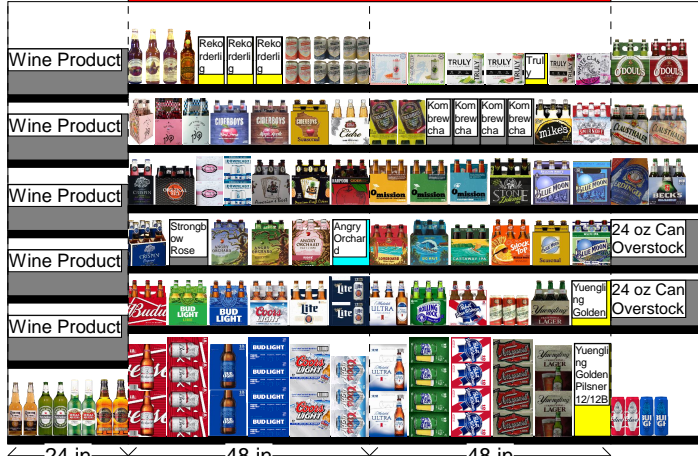

Fairway Kips Warm Racks Side 1

← 24 in × 48 in × 48 in →

Fairway Kips Bay Warm Racks Side 2

← 48 in × 48 in × 48 in × 48 in × 48 in →