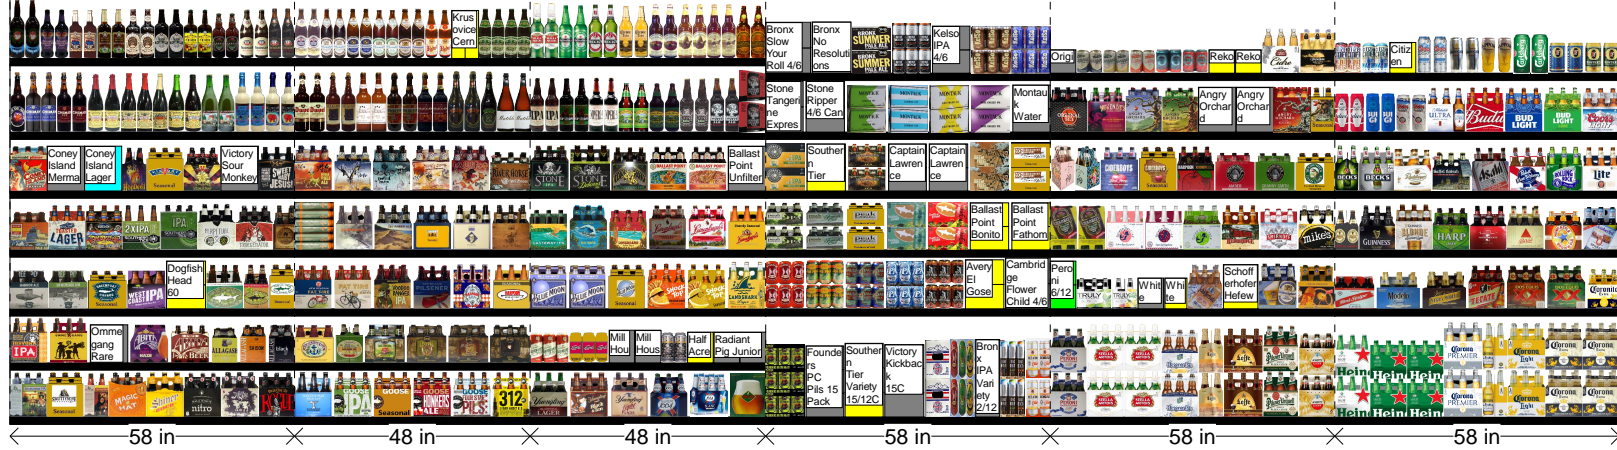

Fairway 86th Street Warm Racks

← 58 in
× 48 in
× 48 in
× 58 in
× 58 in
× 58 in
→

← 58 in →