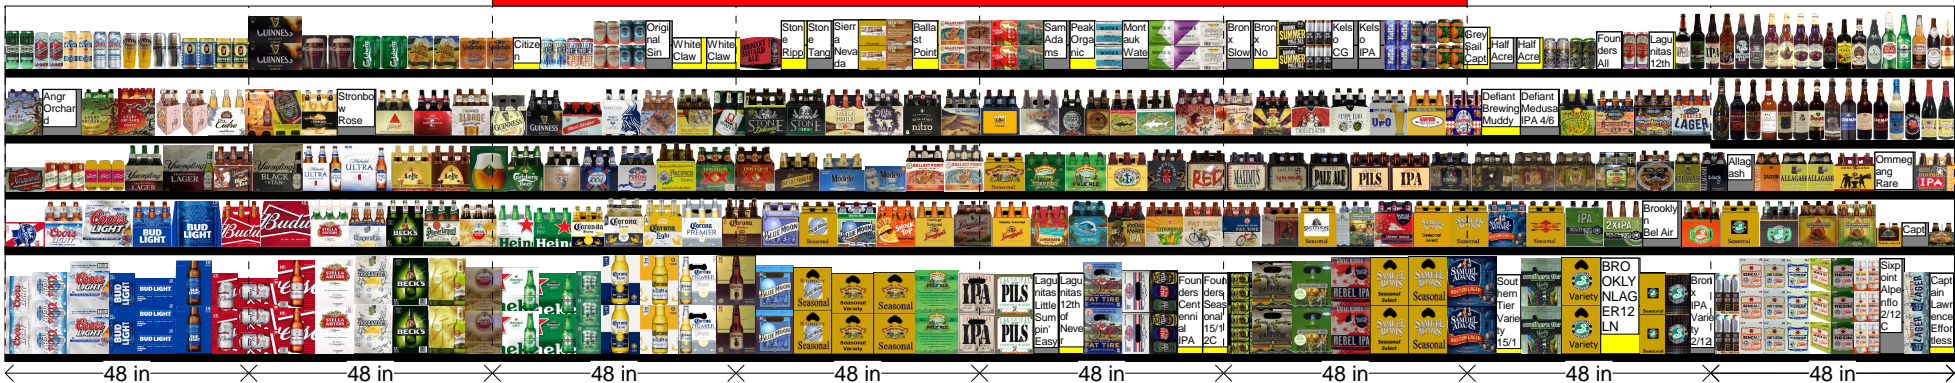

Fairway Nanuet  
32 Foot Main Beer Cooler

48 in

48 in

48 in

48 in

48 in

48 in

48 in