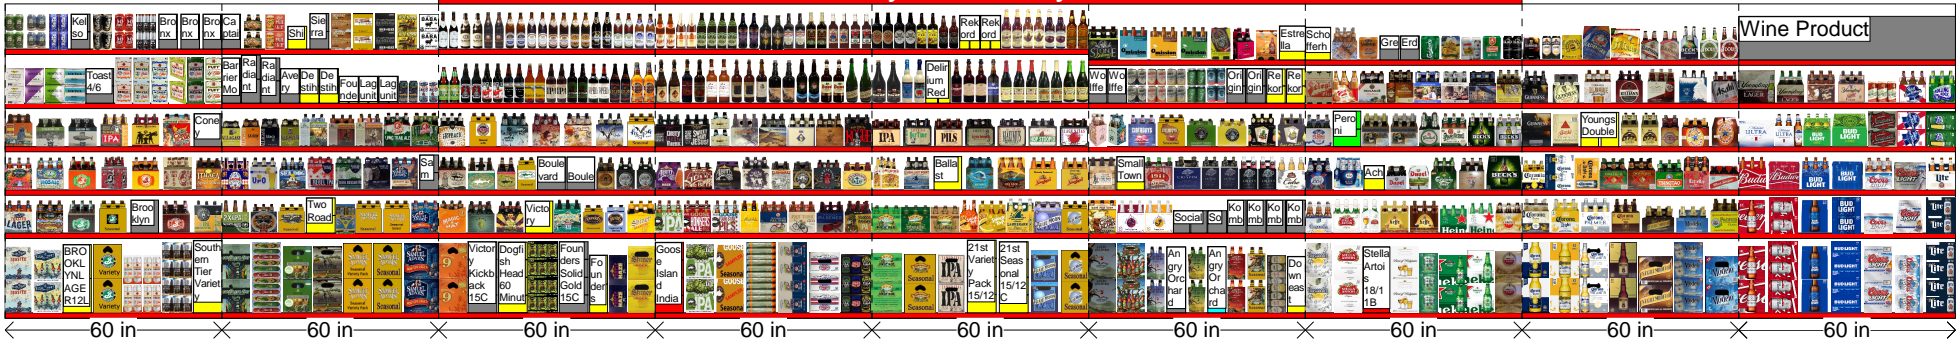

Fairway Westbury Warm

Wine Product

60 in

60 in

60 in

60 in

60 in

60 in

60 in

60 in

60 in