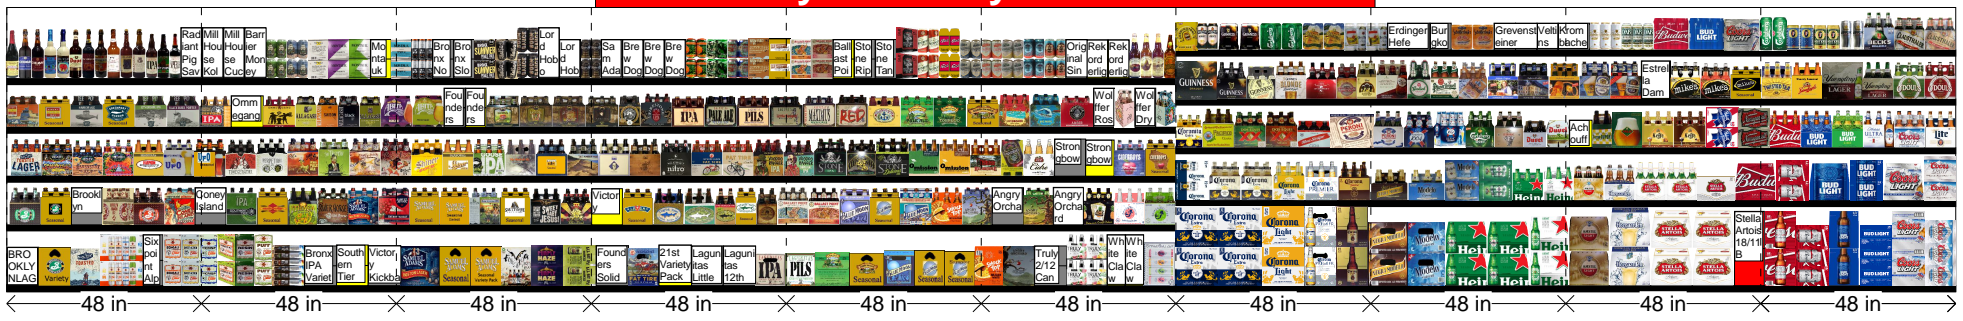

Fairway Westbury 40 Foot Cooler

48 in 48 in 48 in 48 in 48 in 48 in 48 in 48 in 48 in 48 in