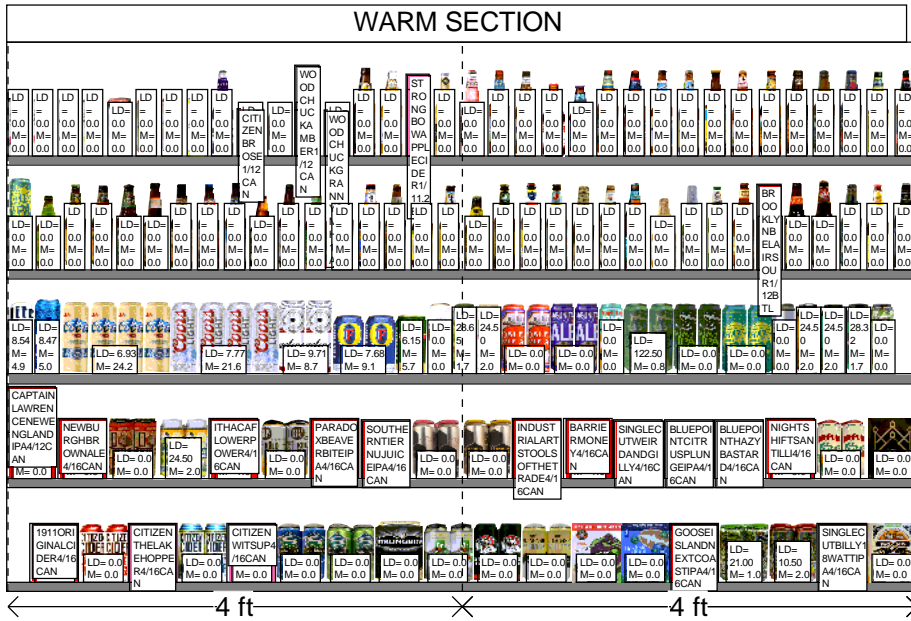

Address: 2585 SOUTH RD

POUGHKEEPSIE, NY

Shelf Schematic Report

*Includes all shelves in the planogram

PRICE CHOPP... Store # 129 H: 4 ft 10.00 in W: 8 ft D: 2 ft 7.00 in # of segments: 2

Table with columns: Name, UPC, W:96.00 in, D:19.00 in, Avail Space: 13.63 in, Ht Space: 12.00 in, MVT, LDOS, Sold L8 Weeks, Authorized, #WKS. Lists various beverage items like White Claw, TruLY, and Samuel Adams.

Table with columns: Name, UPC, W:96.00 in, D:19.00 in, Avail Space: 12.48 in, Ht Space: 11.00 in, MVT, LDOS, Sold L8 Weeks, Authorized, #WKS. Lists various beverage items like Sierra Nevada and Captain Lawrence.