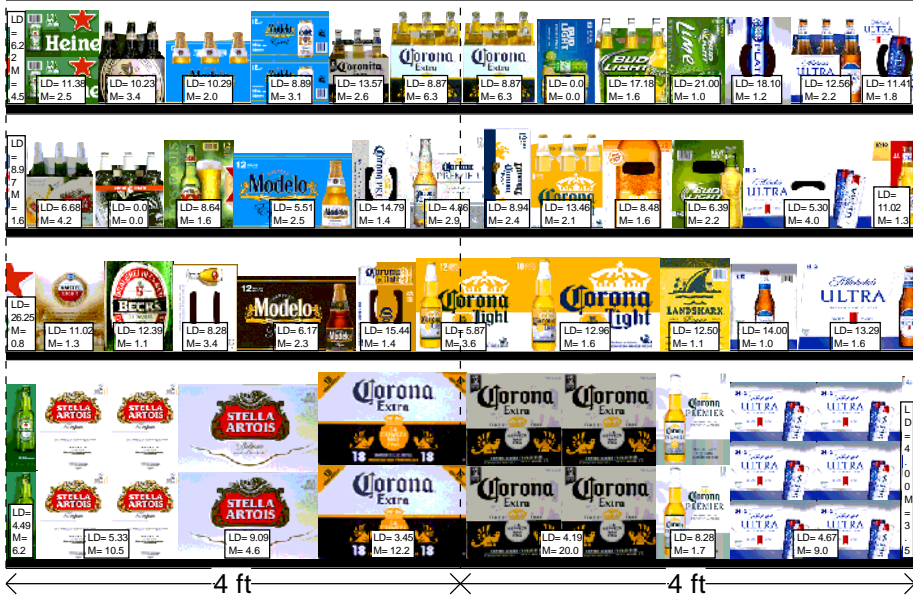

Name: 5_3	W:480.00 in	D:24.00 in	Avail Space: 1.26 in	Ht Space: 12.00 in		
UPC	Name	MVT	LDOS	Sold L8 Weeks	Authorized	#WKS
7289010016	AMSTEL LIGHT 12/ 12 BTL	1.3	11.02	Sold	APPROVED	26
8248812300	BECKS 12/ 12 BTL	1.1	12.39	Sold	APPROVED	24
78615000016	STELLA ARTOIS 12/ 11.2 CAN	3.4	8.28	Sold	APPROVED	26
8066095787	MODELO NEGRA 12/ 12 BTL	2.3	6.17	Sold	APPROVED	26
8066095621	CORONA LIGHT 12/ 12 CAN	1.4	15.44	Sold	APPROVED	25
8066095675	CORONA LIGHT 12/ 12 BTL	3.6	5.87	Sold	APPROVED	26
8066095623	CORONA LIGHT 18/ 12 BTL	1.6	12.96	Sold	APPROVED	26
1820012998	LANDSHARK 12/ 12 BTL	1.1	12.50	Sold	APPROVED	26
1820005990	MICHELOB ULTRA 12/ 12 BTL	1.0	14.00	Sold	APPROVED	24
1820096624	MICHELOB ULTRA 18/ 12 BTL	1.6	13.29	Sold	APPROVED	26

Name: 5_4	W:480.00 in	D:24.00 in	Avail Space: 0.10 in	Ht Space: 21.00 in		
UPC	Name	MVT	LDOS	Sold L8 Weeks	Authorized	#WKS
78615000014	STELLA ARTOIS 12/ 11.2 BTL	10.5	5.33	Sold	APPROVED	26
78615000149	STELLA ARTOIS 18/ 11.2 BTL	4.6	9.09	Sold	APPROVED	26
8066095680	CORONA 18/ 12 BTL	12.2	3.45	Sold	APPROVED	26
8066095615	CORONA 12/ 12 BTL	20.0	4.19	Sold	APPROVED	26
3354400018	CORONA PREMIER 18/ 12 BTL	1.7	8.28	Sold	APPROVED	26
1820096715	MICHELOB ULTRA 24/ 12 CAN	9.0	4.67	Sold	APPROVED	26

← 4 ft × 4 ft →