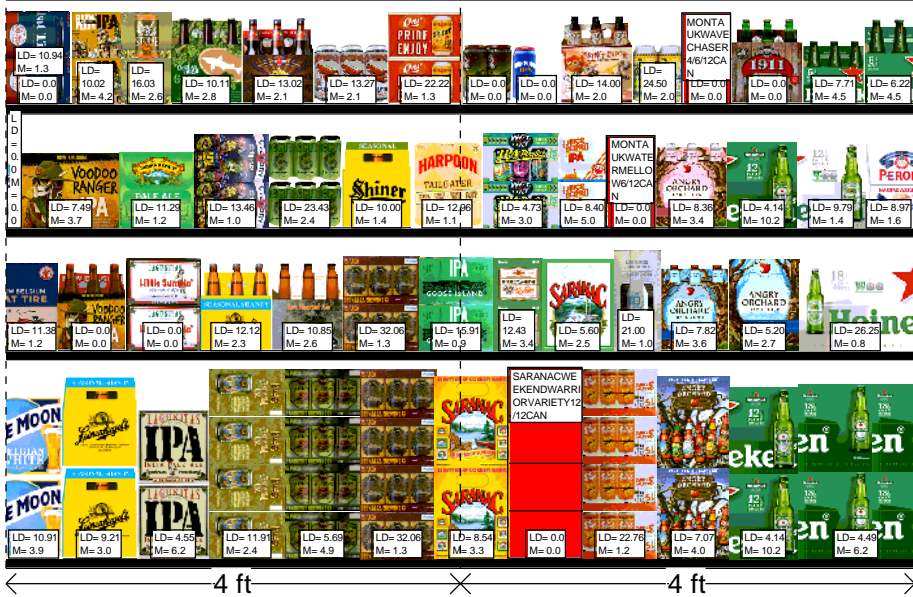

*Includes all shelves in the planogram

7199009516	BLUE MOON BELGIAN WHITE 12/ 12 BTL	3.9	10.91	Sold	APPROVED	26
3410051607	LEINIES SEASONAL PRIMARY 12/ 12 BTL	3.0	9.21	Sold	APPROVED	26
72383010009	LAGUNITAS IPA 12/ 12 BTL	6.2	4.55	Sold	APPROVED	26
64286090005	FOUNDERS CENTENNIAL IPA 15/ 12 CAN	2.3	11.91	Sold	APPROVED	26
64286090024	FOUNDERS ALL DAY SESSION IPA 15/ 12 CAN	4.9	5.69	Sold	APPROVED	26
64286090025	FOUNDERS SEASONAL 15/ 12 CAN	1.3	32.06	Sold	APPROVED	26
7167007106	SARANAC 12 BEERS 12/ 12 BTL	3.3	8.54	Sold	APPROVED	25
7167009049	SARANAC WEEKEND WARRIOR VARIETY 12/ 12 CAN	0.0	0.0			0
1820028156	SHOCK TOP BELGIAN WHITE 15/ 12 CAN	1.2	22.76	Sold	APPROVED	26
8769200017	ANGRY ORCHARD EXPLORER PACK 12/ 12 BTL	4.0	7.07	Sold	APPROVED	25
7289000016	HEINEKEN 12/ 12 BTL	10.2	4.14	Sold	APPROVED	26
7289000152	HEINEKEN 18/ 12 BTL	6.2	4.49	Sold	APPROVED	26