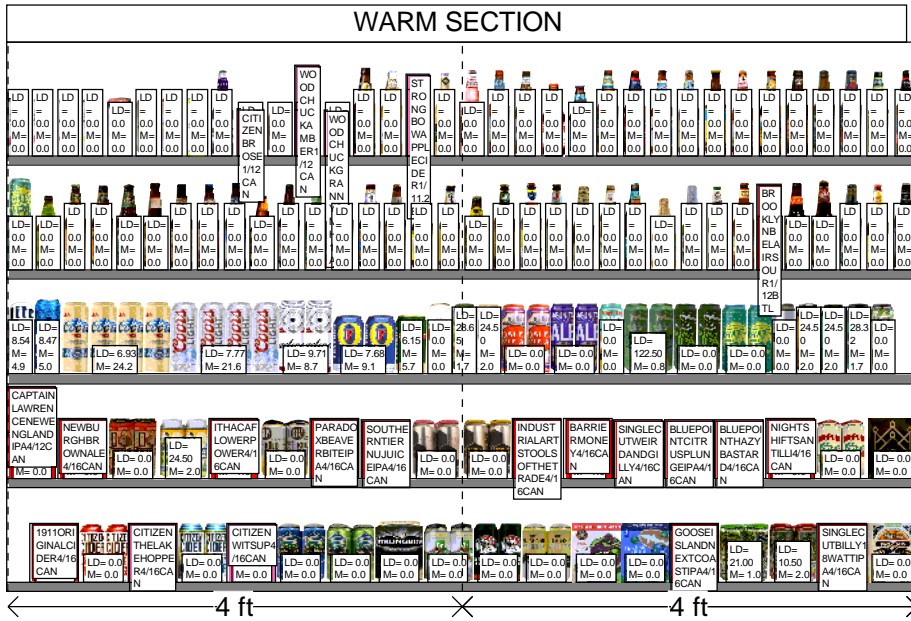

Table with columns: Name, UPC, W:96.00 in, D:19.00 in, Avail Space: 12.48 in, Ht Space: 11.00 in, MVT, LDOS, Sold L8 Weeks, Authorized, #WKS. Lists various beverage items like Sierra Nevada and Captain Lawrence.

Cooler Size: 8 ft

Address: 2585 SOUTH RD

POUGHKEEPSIE , NY

Shelf Schematic Report

*Includes all shelves in the planogram

Table with columns for product ID, name, quantity, status, and approval. Includes items like SMUTTYNOSE FINESTKIND IPA 1/12 BTL, BELLS SEASONAL 1/12 BTL (B), etc.

Table with columns for Name, UPC, W, D, Avail Space, MVT, LDOS, Sold L8 Weeks, Authorized, #WKS. Includes items like LITE 1/24 CAN, BUD LIGHT 1/25 CAN, etc.

Table with columns for Name, UPC, W, D, Avail Space, MVT, LDOS, Sold L8 Weeks, Authorized, #WKS. Includes items like CAPTAIN LAWRENCE NEW ENGLAND IPA 4/12 CAN, NEWBURGH BROWN ALE 4/16 CAN, etc.