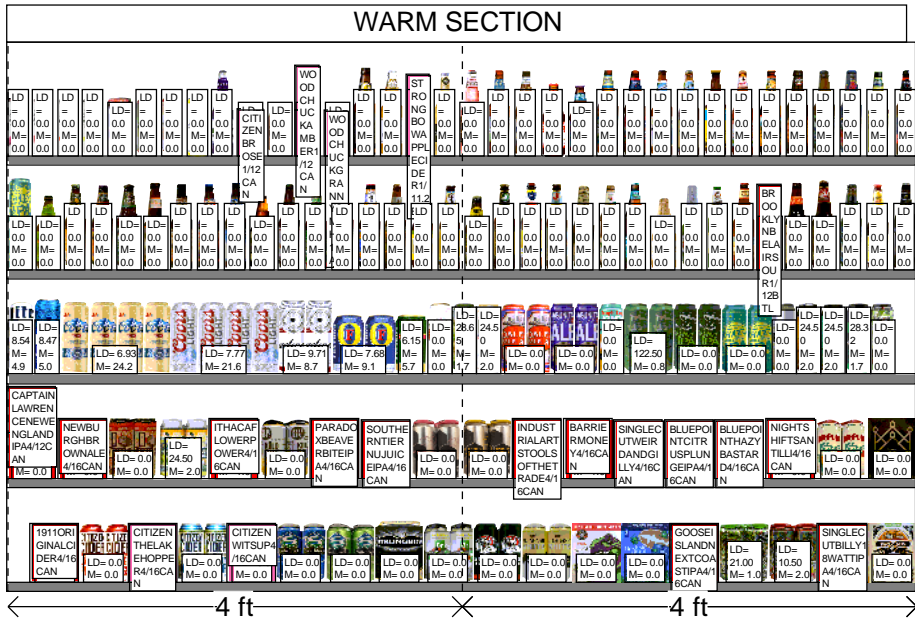

UPC	Name	MVT	LDOS	Sold L8 Weeks	Authorized	#WKS
64855894528	1911 ORIGINAL CIDER 4/ 16 CAN	0.0	0.0		Approved	0
85919900307	CITIZEN UNIFIED PRESS 4/ 16 CAN	0.0	0.0		APPROVED	0
85919900332	CITIZEN THE LAKE HOPPER 4/ 16 CAN	0.0	0.0		APPROVED	0
85919900313	CITIZEN THE DIRTY MAYOR 4/ 16 CAN	0.0	0.0		APPROVED	0
85919900315	CITIZEN WITS UP 4/16 CAN	0.0	0.0		APPROVED	0
85320500435	SWITCHBACK ALE 4/ 16 CAN	0.0	0.0		APPROVED	0
85320500437	SWITCHBACK IPA 4/ 16 CAN	0.0	0.0		Approved	0
8834510220	STRONGBOW DRY CIDER 4/ 16.9 CAN	0.0	0.0			0
65334188339	KNEE DEEP BREAKING BUD 4/ 16 CAN	0.0	0.0		Approved	0
63625174079	ARROGANT BASTARD ALE 4/ 16 CAN	0.0	0.0			0
60367510177	ALLAGASH WHITE 4/ 16 CAN	0.0	0.0		APPROVED	0
85221100332	TOPPLING GOLIATH PSEUDOSUE 4/ 16 CAN	0.0	0.0		APPROVED	0
63848900333	DOGFISH HEAD LIQUID TRUTH SERUM IPA 4/ 16 CAN	0.0	0.0			0
73692011833	GOOSE ISLAND NEXT COAST IPA 4/ 16 CAN	0.0	0.0			0
64090118962	PIPEWORKS LIZARD KING 4/ 16 CAN	1.0	21.00	Sold	APPROVED	1
64090118924	PIPEWORKS NINJA VS UNICORN 4/ 16 CAN	2.0	10.50	Sold	APPROVED	1
64102253637	SINGLECUT BILLY 18 WATT IPA 4/ 16 CAN	0.0	0.0		Approved	0
81957801050	TWO ROADS ROAD 2 RUIN 4/ 16 CAN	0.0	0.0		APPROVED	0