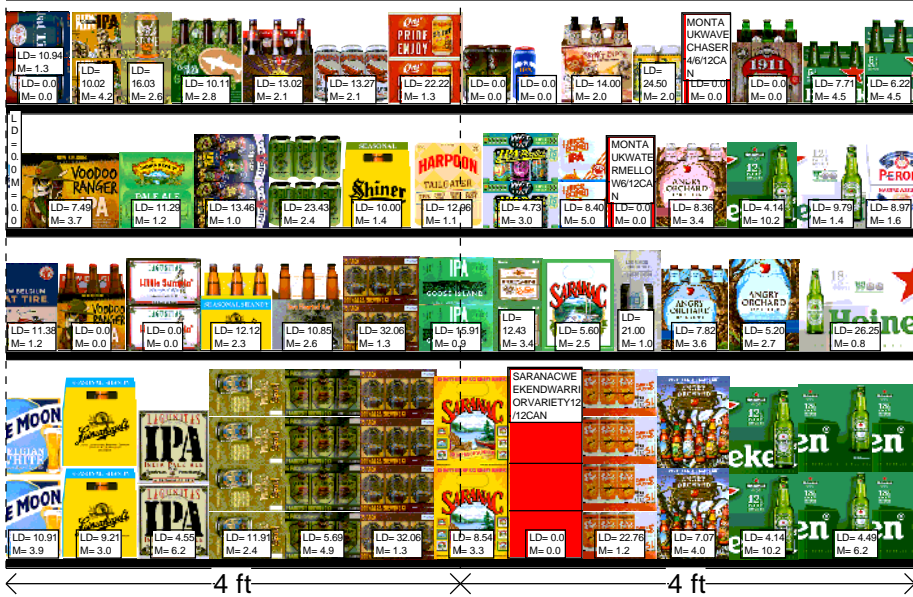

Name: 5_3	W:480.00 in	D:24.00 in	Avail Space: 1.26 in	Ht Space: 12.00 in		
UPC	Name	MVT	LDOS	Sold L8 Weeks	Authorized	#WKS
75452700024	NEW BELGIUM FAT TIRE 12/ 12 BTL	1.2	11.38	Sold	APPROVED	26
75452700066	NEW BELGIUM VOOODOO RANGER IPA 6/ 12 BTL	0.0	0.0		APPROVED	0
72383001406	LAGUNITAS LITTLE SUMPIN 6/ 12 CAN	0.0	0.0			0
3410051605	LEINIES SEASONAL PRIMARY 6/ 12 BTL	2.3	12.12	Sold	APPROVED	26
74052210083	BELLS TWO HEARTED ALE 6/ 12 BTL	2.6	10.85	Sold	APPROVED	26
64286090025	FOUNDERS SEASONAL 15/ 12 CAN	1.3	32.06	Sold	APPROVED	26
73692011651	GOOSE ISLAND IPA 15/ 12 CAN	0.9	15.91	Sold	APPROVED	26
85909300246	SIXPOINT RESIN IIPA 6/ 12 CAN	3.4	12.43	Sold	APPROVED	26
0945020912	SARANAC WHITE IPA 12/ 12 BTL	2.5	5.60	Sold	APPROVED	4
85663200428	BRONX VARIETY 12/ 12 CAN	1.0	21.00	Sold	APPROVED	26
8769282103	ANGRY ORCHARD CRISP APPLE 6/ 12 BTL	3.6	7.82	Sold	APPROVED	26
8769200033	ANGRY ORCHARD CRISP APPLE 12/ 12 BTL	2.7	5.20	Sold	APPROVED	26
7289000423	HEINEKEN LIGHT 18/ 12 BTL	0.8	26.25	Sold	APPROVED	25

Name: 5_4	W:480.00 in	D:24.00 in	Avail Space: 0.10 in	Ht Space: 21.00 in		
UPC	Name	MVT	LDOS	Sold L8 Weeks	Authorized	#WKS