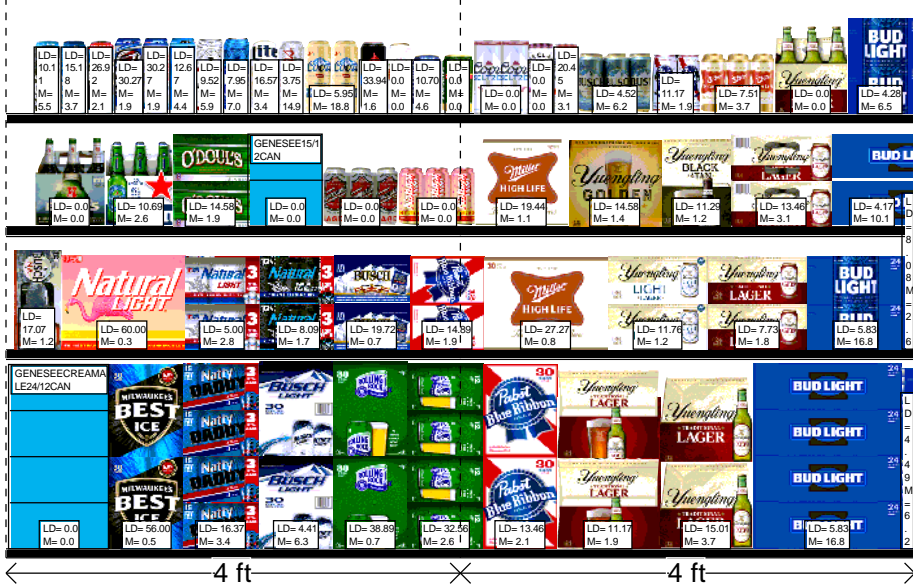

Cooler Size: 48 ft

Address: 115 TEMPLE HILL RD

NEW WINDSOR , NY

Shelf Schematic Report

*Includes all shelves in the planogram

Name: 6_4		W:576.00 in	D:31.50 in	Avail Space: 0.44 in		Ht Space: 20.00 in	
UPC	Name	MVT	LDOS	Sold L8 Weeks	Authorized	#WKS	
7031001307	GENESEE CREAM ALE 24/ 12 CAN	0.0	0.0			0	
3410030341	MILWAUKEES BEST ICE 30/ 12 CAN	0.5	56.00	Sold	APPROVED	16	
1820020078	NATTY DADDY 15/ 12 CAN	3.4	16.37	Sold	APPROVED	26	
1820086031	BUSCH LIGHT 30/ 12 CAN	6.3	4.41	Sold	APPROVED	26	
7143934030	ROLLING ROCK 30/ 12 CAN	0.7	38.89	Sold	APPROVED	25	
7143934450	ROLLING ROCK 12/ 12 CAN	2.6	32.56	Sold	APPROVED	26	
2210011219	PABST 30/ 12 CAN	2.1	13.46	Sold	APPROVED	25	
8992441003	YUENGLING LAGER 24/ 12 BTL	1.9	11.17	Sold	APPROVED	26	
8992427896	YUENGLING LAGER 12/ 12 BTL	3.7	15.01	Sold	APPROVED	26	
1820053168	BUD LIGHT 24/ 12 CAN	16.8	5.83	Sold	APPROVED	26	