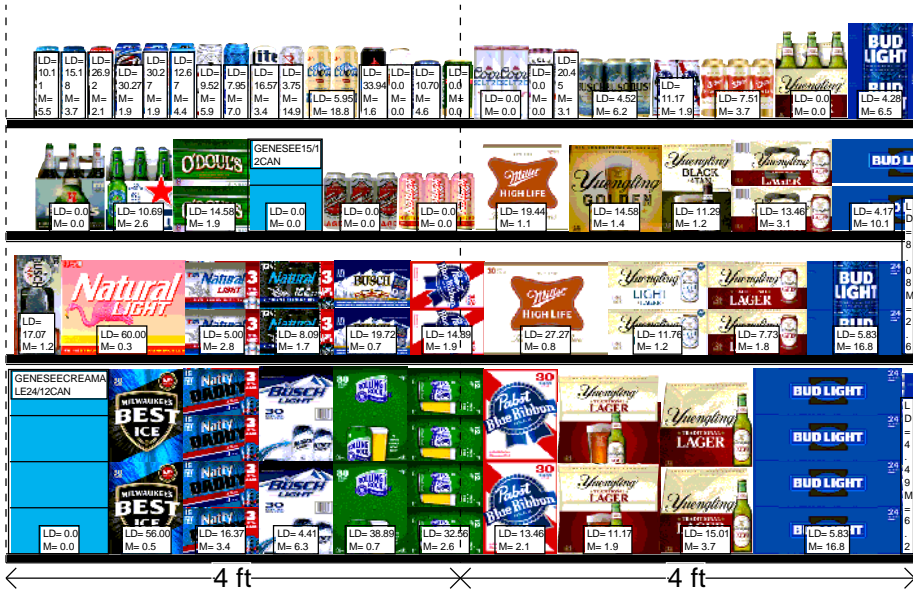

Name: 6_3	W:576.00 in	D:24.00 in	Avail Space: 0.91 in	Ht Space: 12.00 in		
UPC	Name	MVT	LDOS	Sold L8 Weeks	Authorized	#WKS
1820000614	BUSCH NA NEAR BEER 12/12 CAN	1.2	17.07	Sold	APPROVED	26
1820028523	NATURDAYS 30/12 CAN	0.3	60.00		APPROVED	23
1820020077	NATURAL LIGHT 15/12 CAN	2.8	5.00	Sold	APPROVED	25
1820028443	NATURAL ICE 15/12 CAN	1.7	8.09	Sold	APPROVED	26
1820061218	BUSCH 18/12 CAN	0.7	19.72	Sold	APPROVED	7
2210000170	PABST 12/12 CAN	1.9	14.89	Sold	APPROVED	26
3410001341	HIGH LIFE 30/12 CAN	0.8	27.27	Sold	APPROVED	26
8992420000	YUENGLING LIGHT 24/12 CAN	1.2	11.76	Sold	APPROVED	26
8992488007	YUENGLING LAGER 24/12 CAN	1.8	7.73	Sold	APPROVED	26
1820053168	BUD LIGHT 24/12 CAN	16.8	5.83	Sold	APPROVED	26