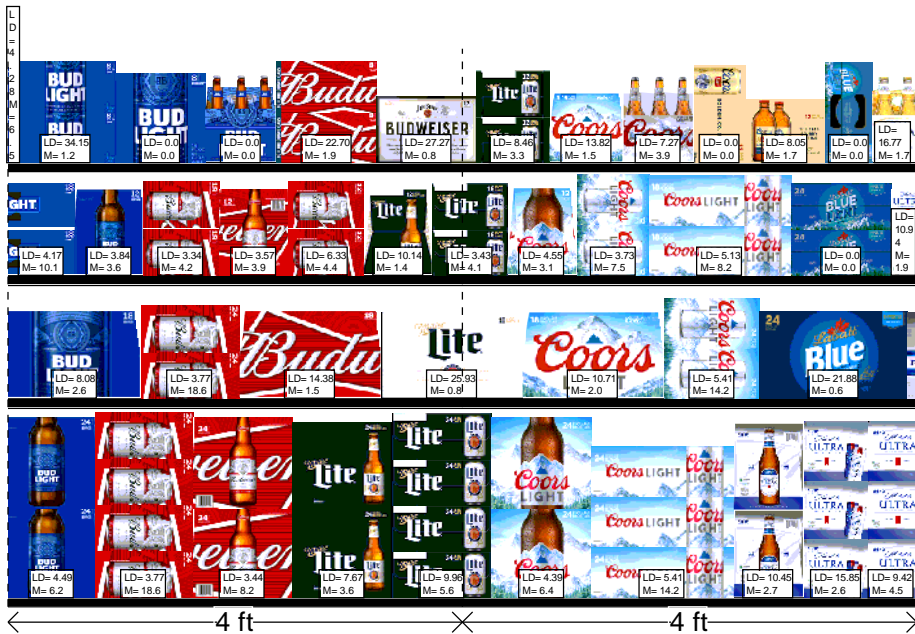

Name: 6_3		W:576.00 in	D:24.00 in	Avail Space: 0.91 in		Ht Space: 12.00 in	
UPC	Name	MVT	LDOS	Sold L8 Weeks	Authorized	#WKS	
1820053308	BUD LIGHT 18/ 12 BTL	2.6	8.08	Sold	APPROVED	25	
1820011168	BUD 24/ 12 CAN	18.6	3.77	Sold	APPROVED	26	
1820011308	BUD 18/ 12 BTL	1.5	14.38	Sold	APPROVED	26	
3410057256	LITE 18/ 12 BTL	0.8	25.93	Sold	APPROVED	26	
7199030078	COORS LIGHT 18/ 12 BTL	2.0	10.71	Sold	APPROVED	25	
7199031600	COORS LIGHT 24/ 12 CAN	14.2	5.41	Sold	APPROVED	26	
6206705161	LABATT BLUE 24/ 11.5 BTL	0.6	21.88		APPROVED	25	

Name: 6_4		W:576.00 in	D:31.50 in	Avail Space: 0.44 in		Ht Space: 20.00 in	
UPC	Name	MVT	LDOS	Sold L8 Weeks	Authorized	#WKS	
1820053349	BUD LIGHT 24/ 12 BTL (HG)	6.2	4.49	Sold	APPROVED	26	
1820011168	BUD 24/ 12 CAN	18.6	3.77	Sold	APPROVED	26	
1820011349	BUD 24/ 12 BTL (HG)	8.2	3.44	Sold	APPROVED	26	
3410057243	LITE 24/ 12 BTL (HG)	3.7	7.67	Sold	APPROVED	26	
3410057306	LITE 24/ 12 CAN	5.6	9.96	Sold	APPROVED	26	
7199030079	COORS LIGHT 24/ 12 BTL (HG)	6.4	4.39	Sold	APPROVED	26	
7199031600	COORS LIGHT 24/ 12 CAN	14.2	5.41	Sold	APPROVED	26	
1820096624	MICHELOB ULTRA 18/ 12 BTL	2.7	10.45	Sold	APPROVED	25	
1820096721	MICHELOB ULTRA 18/ 12 CAN	2.7	15.85	Sold	APPROVED	26	
1820096715	MICHELOB ULTRA 24/ 12 CAN	4.5	9.42	Sold	APPROVED	26