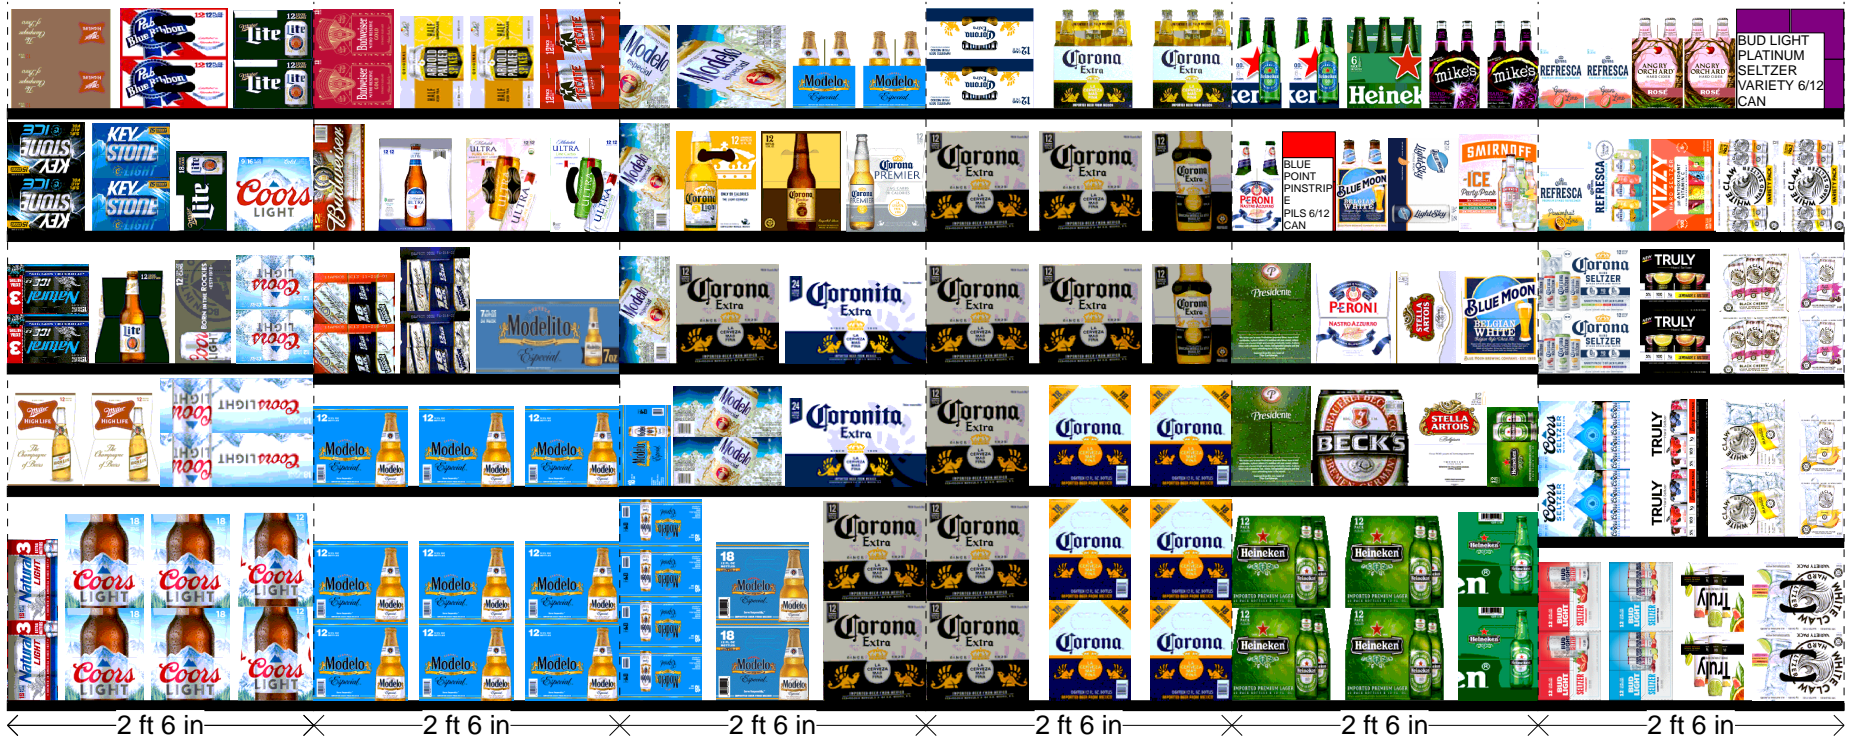

Reversals - Store# 3844

← 2 ft 6 in →

Reversals - Store# 3844

Segment: 3

← 2 ft 6 in →