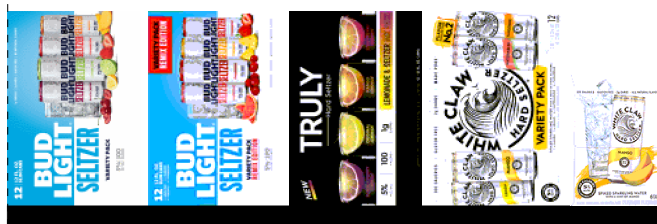

Reversals - Store# 10541

Crystal Cooler no additional shelving with store

2 ft 6.5 in × 2 ft 6.5 in × 2 ft 6.5 in × 2 ft 6.5 in × 2 ft 6.5 in × 2 ft 6.5 in × 2 ft 6.5 in × 2 ft 6.5 in

Crystal Cooler no additional shelving with store