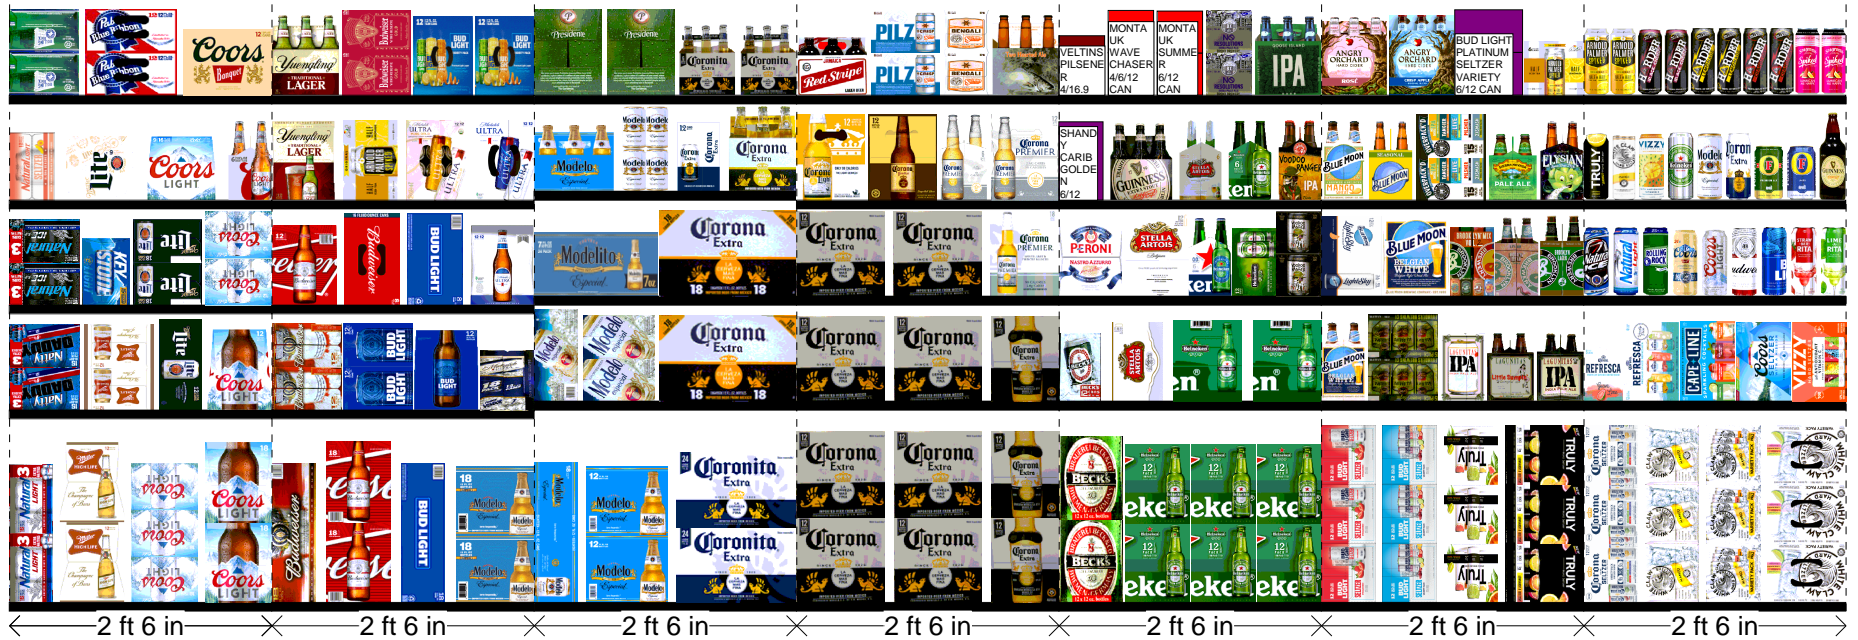

Reversals - Store# 3978

← 2 ft 6 in →

← 2 ft 6 in →

← 2 ft 6 in →

← 2 ft 6 in →