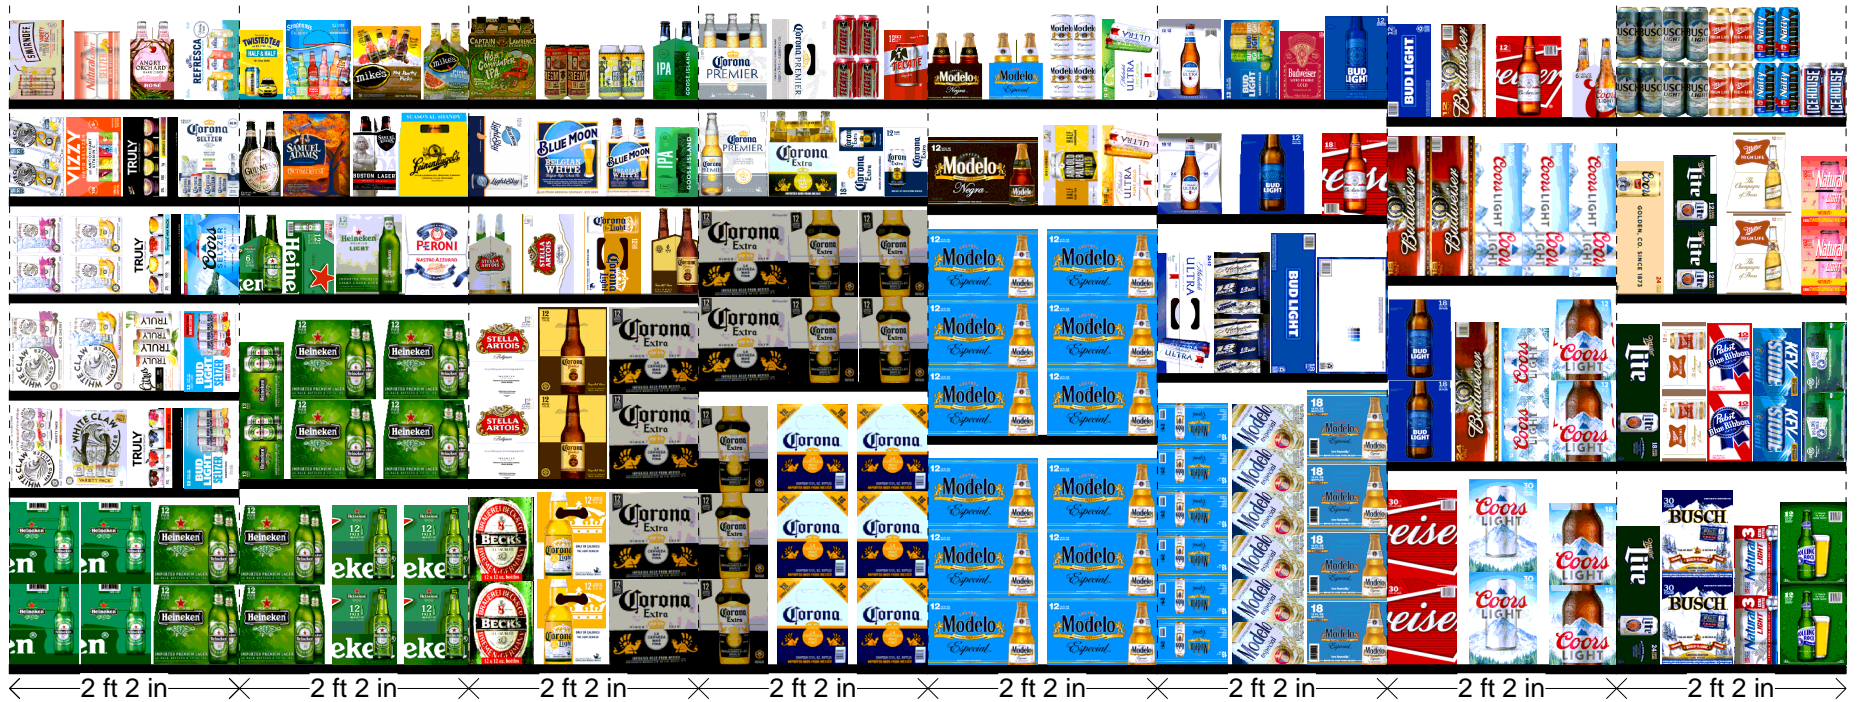

# Reversals - Store# 1302

← 2 ft 2 in →

← 2 ft 2 in →

← 2 ft 2 in →

← 2 ft 2 in →