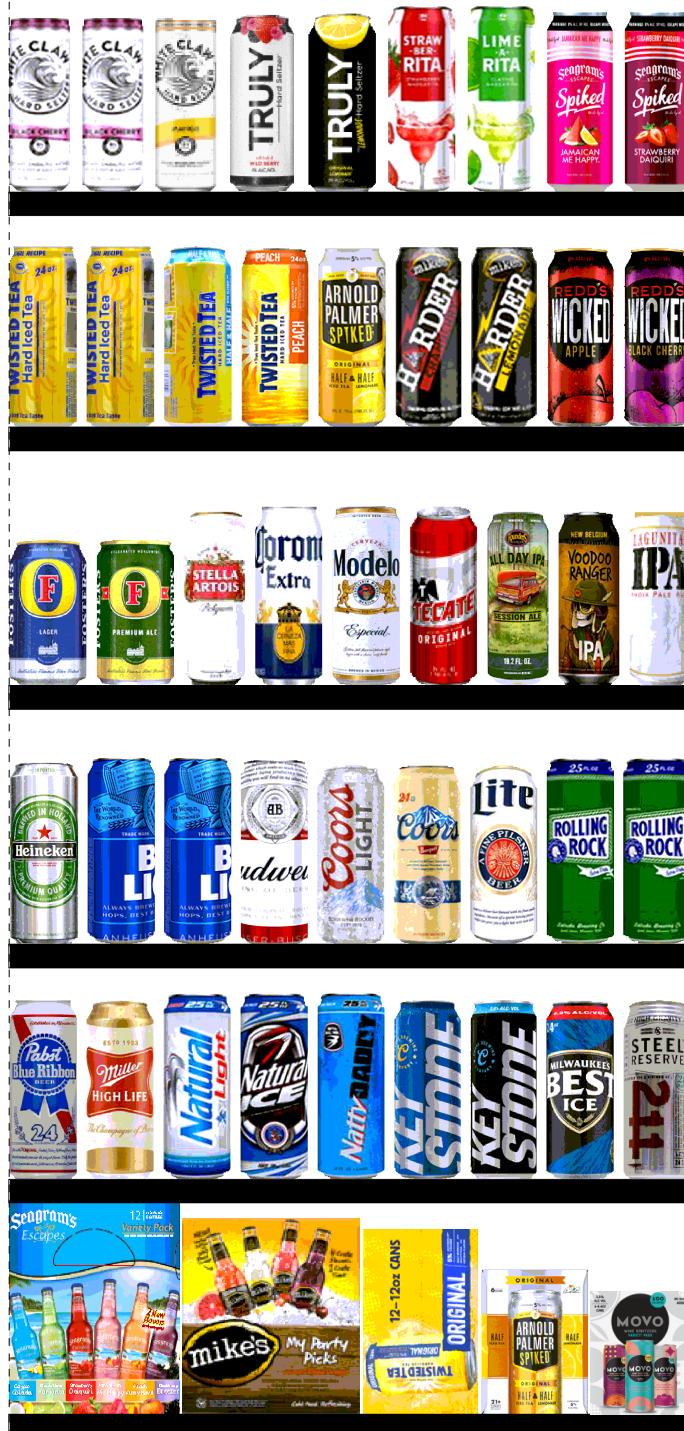

Reversals - Store# 10714

Reversals - Store# 10714

Segment: 1

2 ft 6 in

Reversals - Store# 10714

Segment: 3

Reversals - Store# 10714

Segment: 7