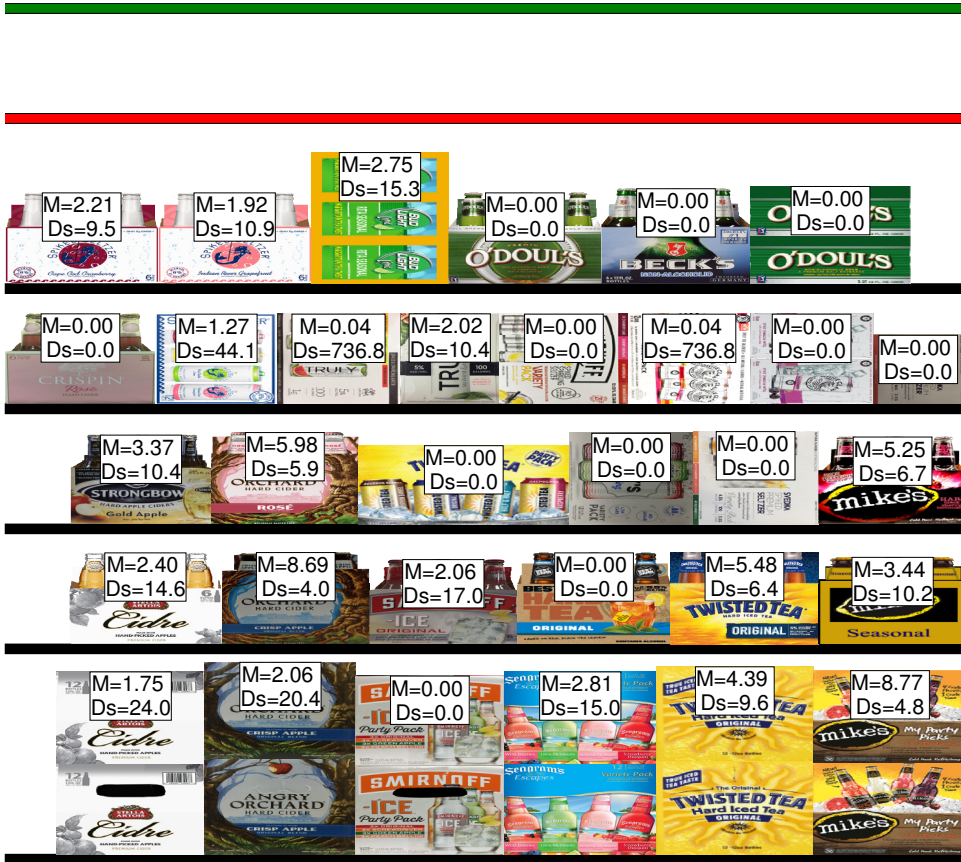

POS	UPC	NAME	DOS	MVMT
289	1820023997	Stella Artois Cidre 12/12B	24.00	1.75
290	8769200033	Angry Orchard Crisp Apple 12/12B	20.41	2.06
291	8200072908	Smirnoff Ice Party Pack 12/11B	0.00	0.00
292	8043280290	Seagram's Escapes Variety Pack 12/11B	14.96	2.81
293	8769283103	Twisted Tea 12/12B	9.58	4.38
294	63598512998	Mikes Hard Variety Pack 12/11B	4.79	8.77

Segment #9 : Shelf #4 DEPTH: 27 in WIDTH: 48 in

POS	UPC	NAME	DOS	MVMT
283	1820024001	Stella Artois Cidre 6/12B	14.56	2.40
284	8769282102	Angry Orchard Crisp Apple 6/12B	4.03	8.69
285	8200072385	Smirnoff Ice 6/11B	17.01	2.06
286	1820020048	Best Damn Hard Tea Original 6/12B	0.00	0.00
287	8769283102	Twisted Tea 6/12B	6.39	5.48
288	63598506074	Mikes Hard Seasonal 6/11B	10.17	3.44

Segment #9 : Shelf #3 DEPTH: 27 in WIDTH: 48 in

POS	UPC	NAME	DOS	MVMT
277	8834510151	Strongbow Gold Hard Cider 6/11B	10.40	3.37
278	8769200660	Angry Orchard Rose 6/12B	5.85	5.98
279	8769200378	Twisted Tea Mix Pack 12/12C	0.00	0.00
280	3410051660	Henrys Hard Sprkng Variety Pack 12/12C	0.00	0.00
281	3354495076	Svedka Spk Seltzer Variety Pack 12/12C ...	0.00	0.00
282	63598506744	Mikes Hard Black Cherry Lemonade 6/11B	6.67	5.25

Segment #9 : Shelf #2 DEPTH: 27 in WIDTH: 48 in

POS	UPC	NAME	DOS	MVMT
269	89413700263	Crispin Rose Cider 6/12B	0.00	0.00
270	85389700227	Spiked Seltzer Variety Pack 12/12C	44.13	1.27
271	8769200424	Truly Spiked Spkkg Mix Pack 12/12C	736.84	0.04