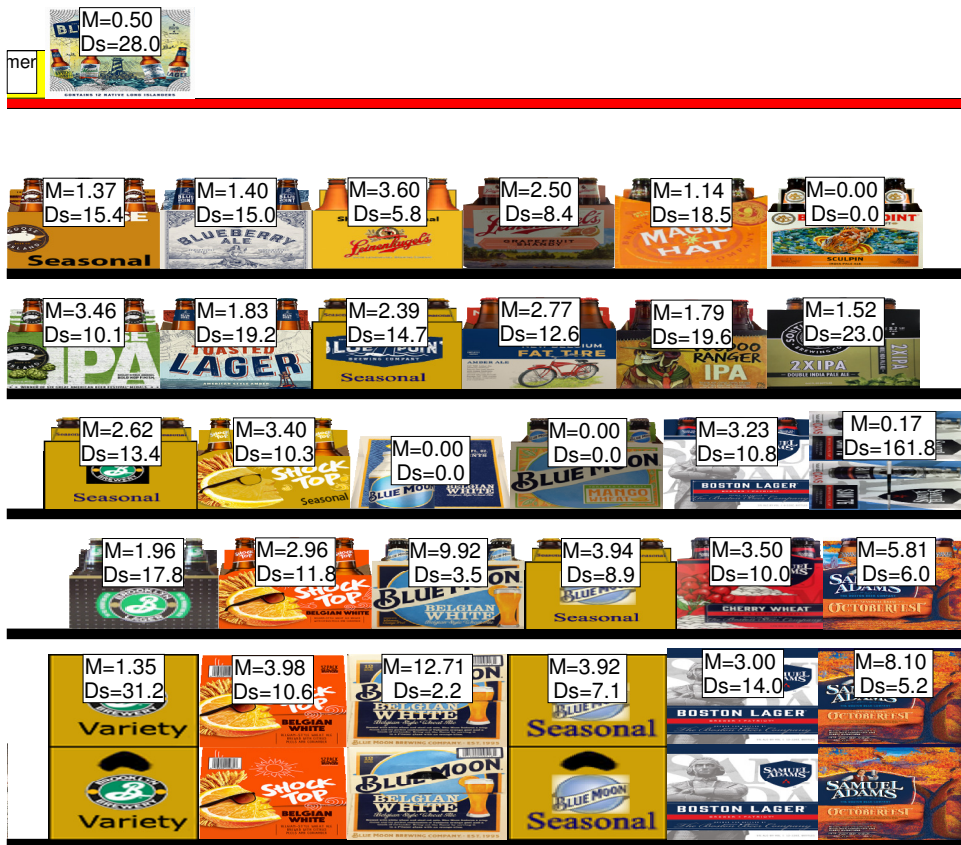

Shop Rite

188	73692011132	Goose Island India Pale Ale 6/12B	10.11	3.46
189	68174511112	Blue Point Toasted Lager 6/12B	19.16	1.83
190	68174511118	Blue Point Seasonal 6/12B	14.68	2.38
191	75452700022	New Belgium Fat Tire Amber Ale 6/12B	12.64	2.77
192	75452700066	New Belgium VooDoo Ranger IPA 6/12B	19.57	1.79
193	85375900027	Southern Tier 2XIPA 6/12B	23.04	1.52

Segment #6 : Shelf #1 DEPTH: 20 in WIDTH: 48 in

POS	UPC	NAME	DOS	MVMT
182	73692011118	Goose Island Seasonal 6/12B	15.38	1.37
183	68174511130	Blue Point Blueberry Ale 6/12B	14.96	1.40
184	3410051605	Leinenkugel Seasonal Shandy 6/12B	5.84	3.60
185	3410078658	Leinenkugel Grapefruit Shandy 6/12B	8.40	2.50
186	79837312602	Magic Hat #9 6/12B	18.50	1.14
187	67243800024	Ballast Point Sculpin IPA 6/12B	0.00	0.00

SKUs on Planogram: 252