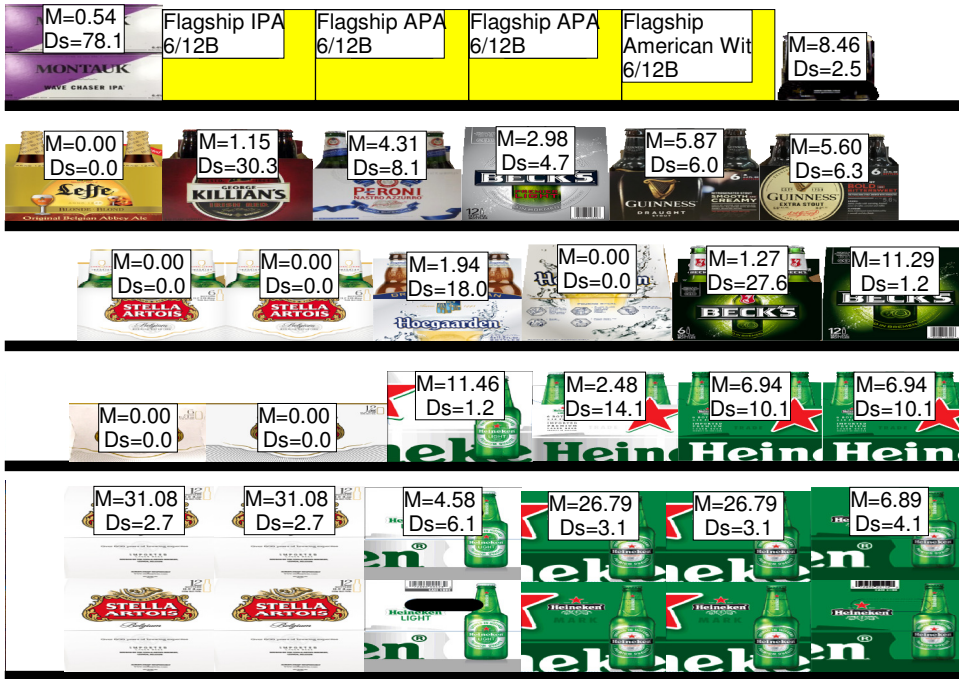

Shop Rite

Segment #7 : Shelf #1 DEPTH: 20 in WIDTH: 48 in

POS	UPC	NAME	DOS	MVMT
212	86907100027	Montauk Wave Chaser IPA 6/12C	78.07	0.54
213	81369502011	Flagship IPA 6/12B	4.20	5.00
214	81369502005	Flagship APA 6/12B	29.13	1.44
215	81369502005	Flagship APA 6/12B	29.13	1.44
216	81369502002	Flagship American Wit 6/12B	12.84	1.64
217	8382012360	Guinness Draught 4/15C	2.48	8.46

SKUs on Planogram: 252