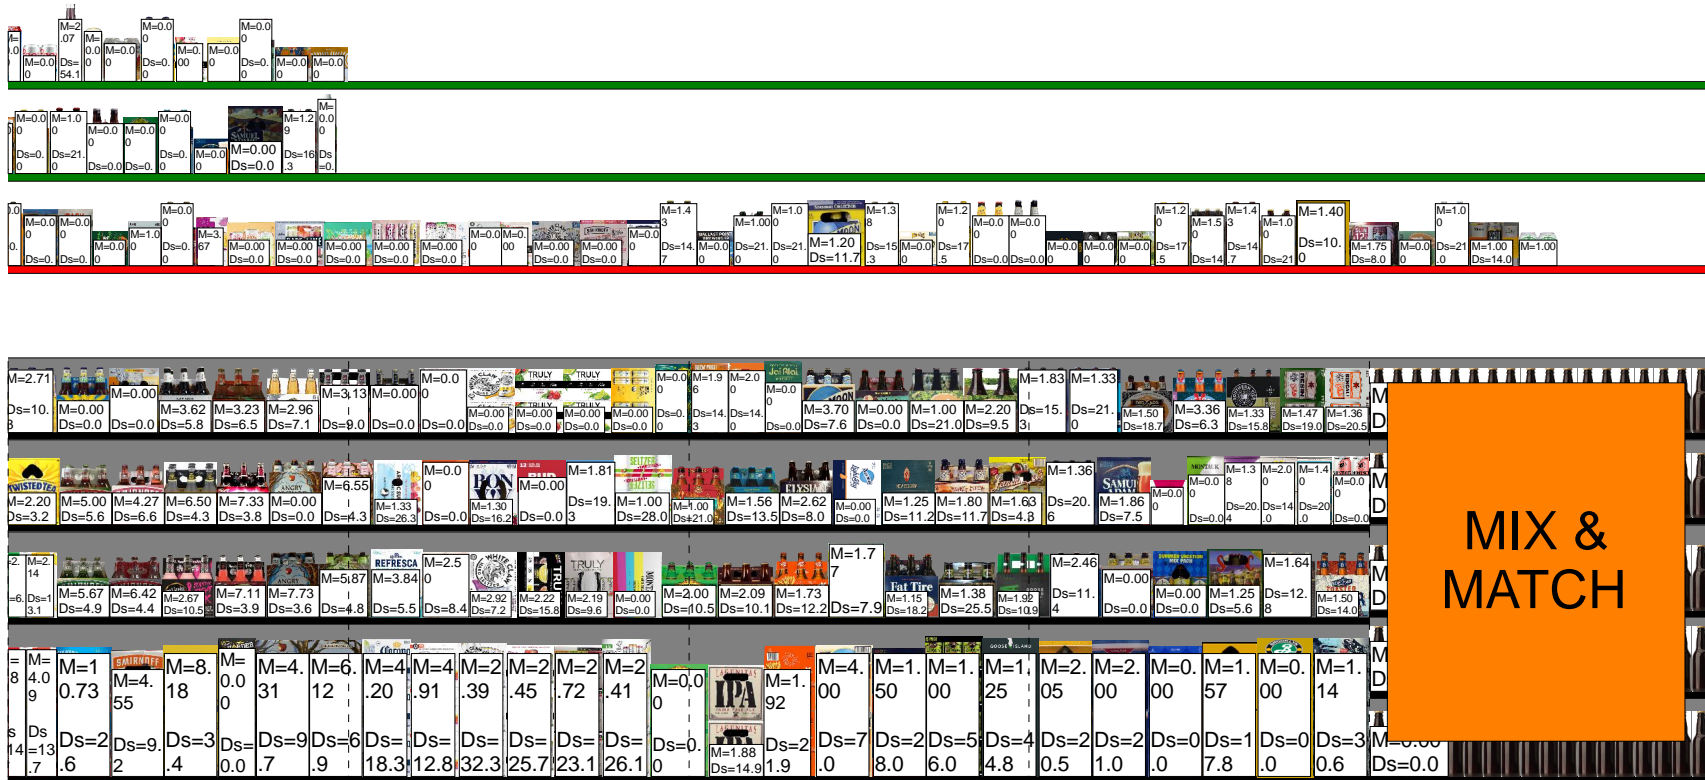

SSNY 2585 SPRINGFIELD GARDENS

40' COLD

SSNY 2585 SPRINGFIELD GARDENS

40' COLD

MIX & MATCH

SSNY 2585 SPRINGFIELD GARDENS

40' COLD

MIX & MATCH

SSNY 2585 SPRINGFIELD GARDENS

40' COLD

PLANOGRAM BACKING TABLE

C:\Stop&Shop\New York\2020\SSNY 2585 SPRINGFIELD GARDENS 134 40 SPRINGFIELD BLVD.PSA

Planogram: 2585 Cold

Segment #5 : Shelf #7 DEPTH: 30 in WIDTH: 432 in DISTANCE FROM TOP OF BASE SHELF TO BOTTOM OF SHELF: 0.00 in