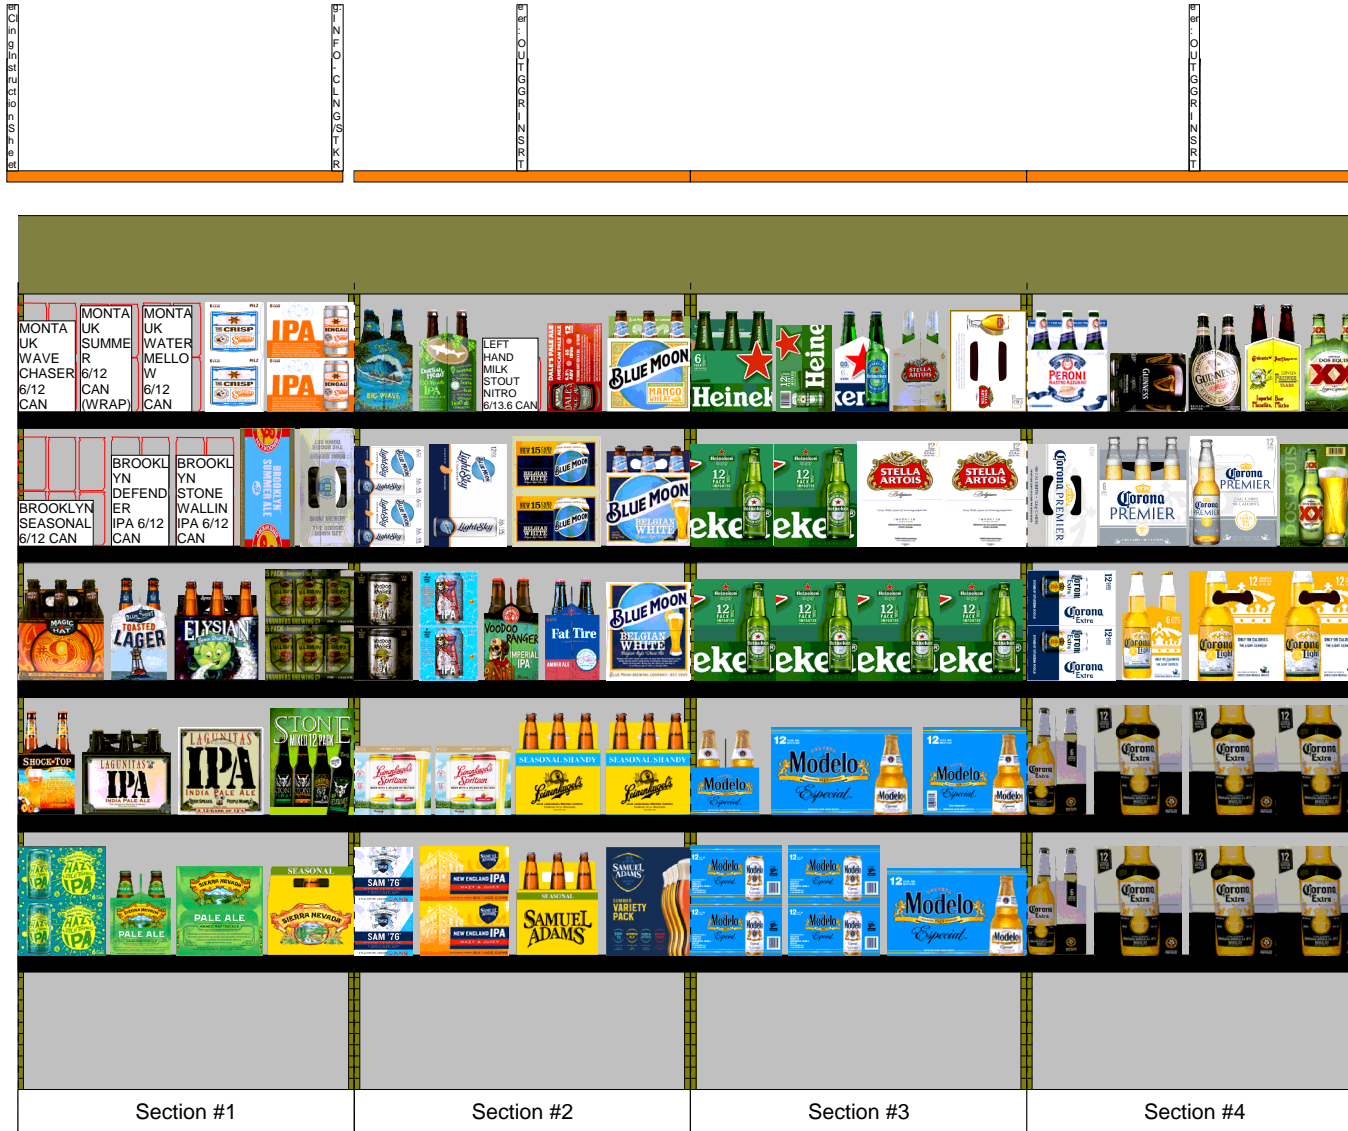

Target Store: 3284

Target Store: 3284

Traffic Flow: Left-right

Planogram Name: D213XDQ 10/04/2020 EXP:COLD BEER:NY:T3284:METRO:VALUE 23x76x23

Segments 1 to 4 of 9

Target Store: 3284

Traffic Flow: Left-right