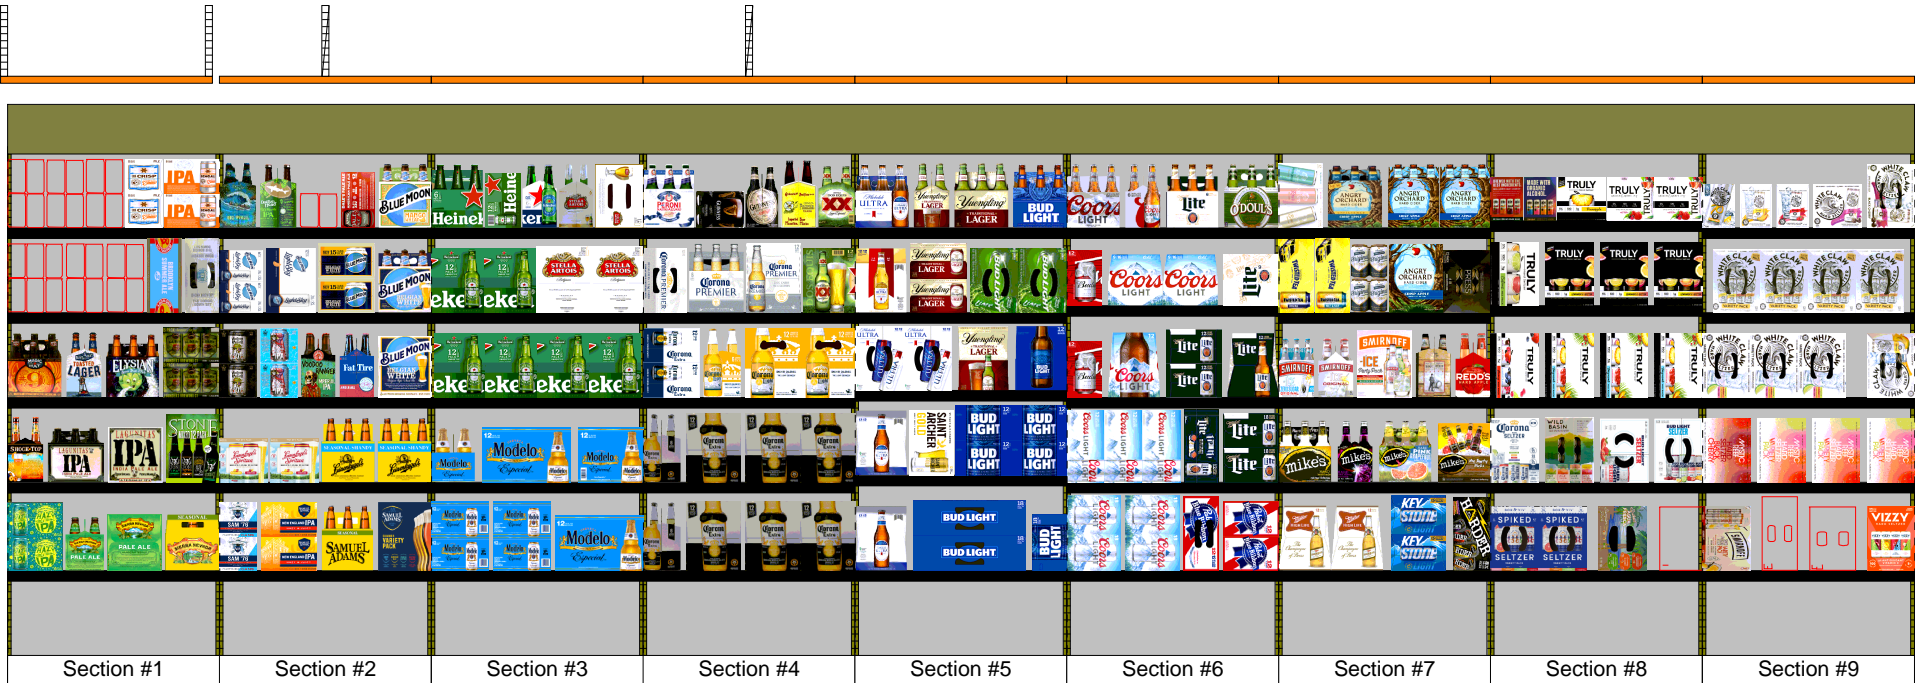

Target Store: 3284

Target Store: 3284

Traffic Flow: Left-right

Planogram Name: D213XDQ 10/04/2020 EXP:COLD BEER:NY:T3284:METRO:VALUE 23x76x23

Segments 1 to 4 of 9

Target Store: 3284

Traffic Flow: Left-right