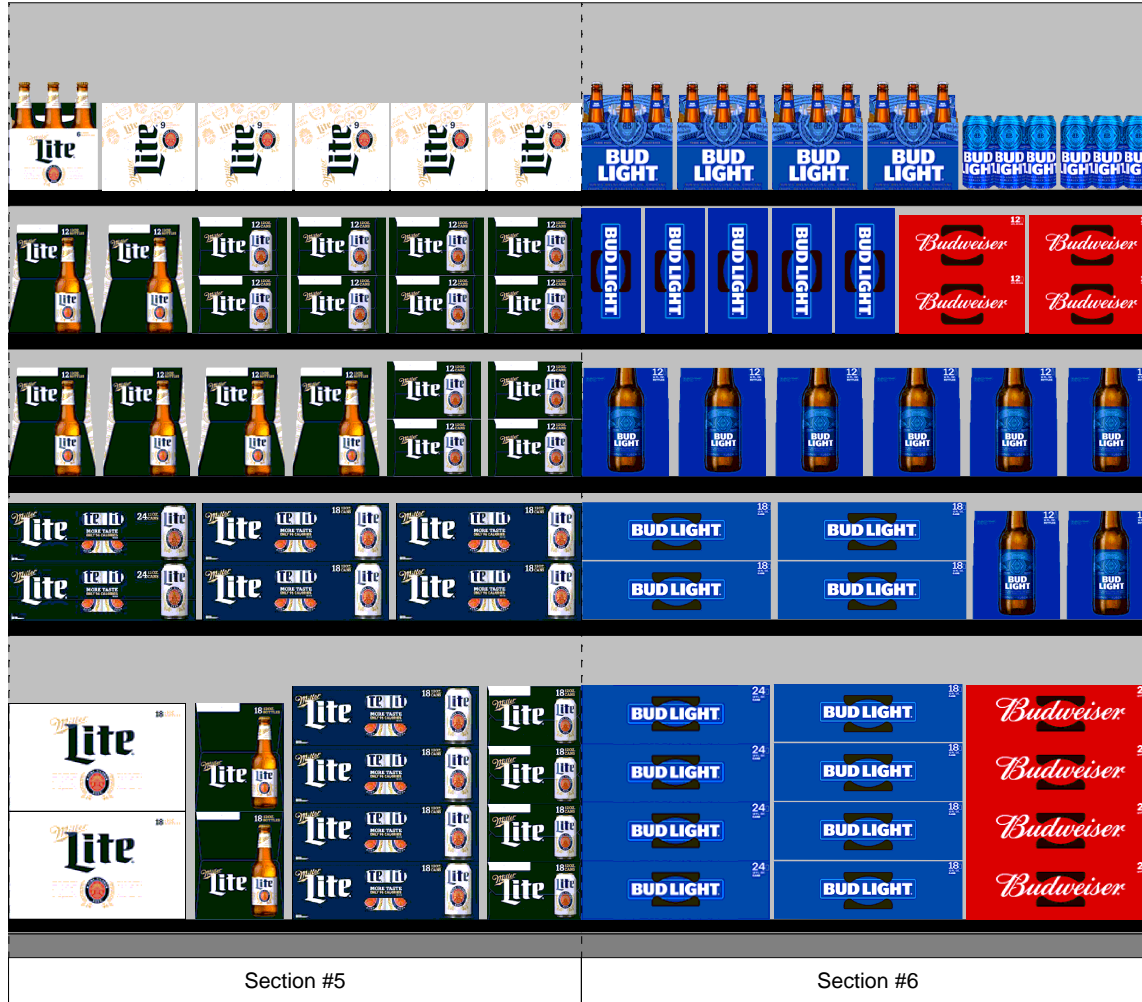

Target Store: 1139

Traffic Flow: Left-right

Planogram Name: D213S30 10/04/2020 LE PF: WARM BEER: N:Y: T1139 24PK: TITAN 24x84x22

Segments 1 to 6 of 6

Target Store: 1139

Traffic Flow: Left-right

Planogram Name: D213S30 10/04/2020 LE PF: WARM BEER: N:Y: T1139 24PK: TITAN 24x84x22

Segments 1 to 4 of 6

Target Store: 1139

Traffic Flow: Left-right

Planogram Name: D213S30 10/04/2020 LE PF: WARM BEER: N:Y: T1139 24PK: TITAN 24x84x22

Segments 5 to 6 of 6

Target Store: 1139

Planogram Name: D213S30 10/04/2020 LE PF: WARM BEER: N:Y: T1139 24PK: TITAN 24x84x22

LE PF: WARM BEER: N:Y: T1139 24PK: TITAN Store # INCREA... H: 7 ft W: 24 ft D: 1 ft 10.0... # of segments: 6

| Name: S1 | | W:48.00 in | D:22.00 in | Avail Space: 1.46 in | | Ht Space: 23.82 in |
|-----------|-------------|---------------------------|------------|----------------------|-------------|--------------------|
| ID | UPC | Name | Category | HFacings | Orientation | Units |
| 213060024 | 7289000016 | HEINEKEN 12/12 BTL | MALT BASED | 1 | Side | 4 |
| 213060024 | 7289000016 | HEINEKEN 12/12 BTL | MALT BASED | 1 | Side | 4 |
| 213060024 | 7289000016 | HEINEKEN 12/12 BTL | MALT BASED | 1 | Side | 4 |
| 213060288 | 7861500014 | STELLA ARTOIS 12/11.2 BTL | MALT BASED | 1 | Front | 4 |
| 213060400 | 78615000149 | STELLA ARTOIS 18/11.2 BTL | MALT BASED | 2 | Side | 4 |