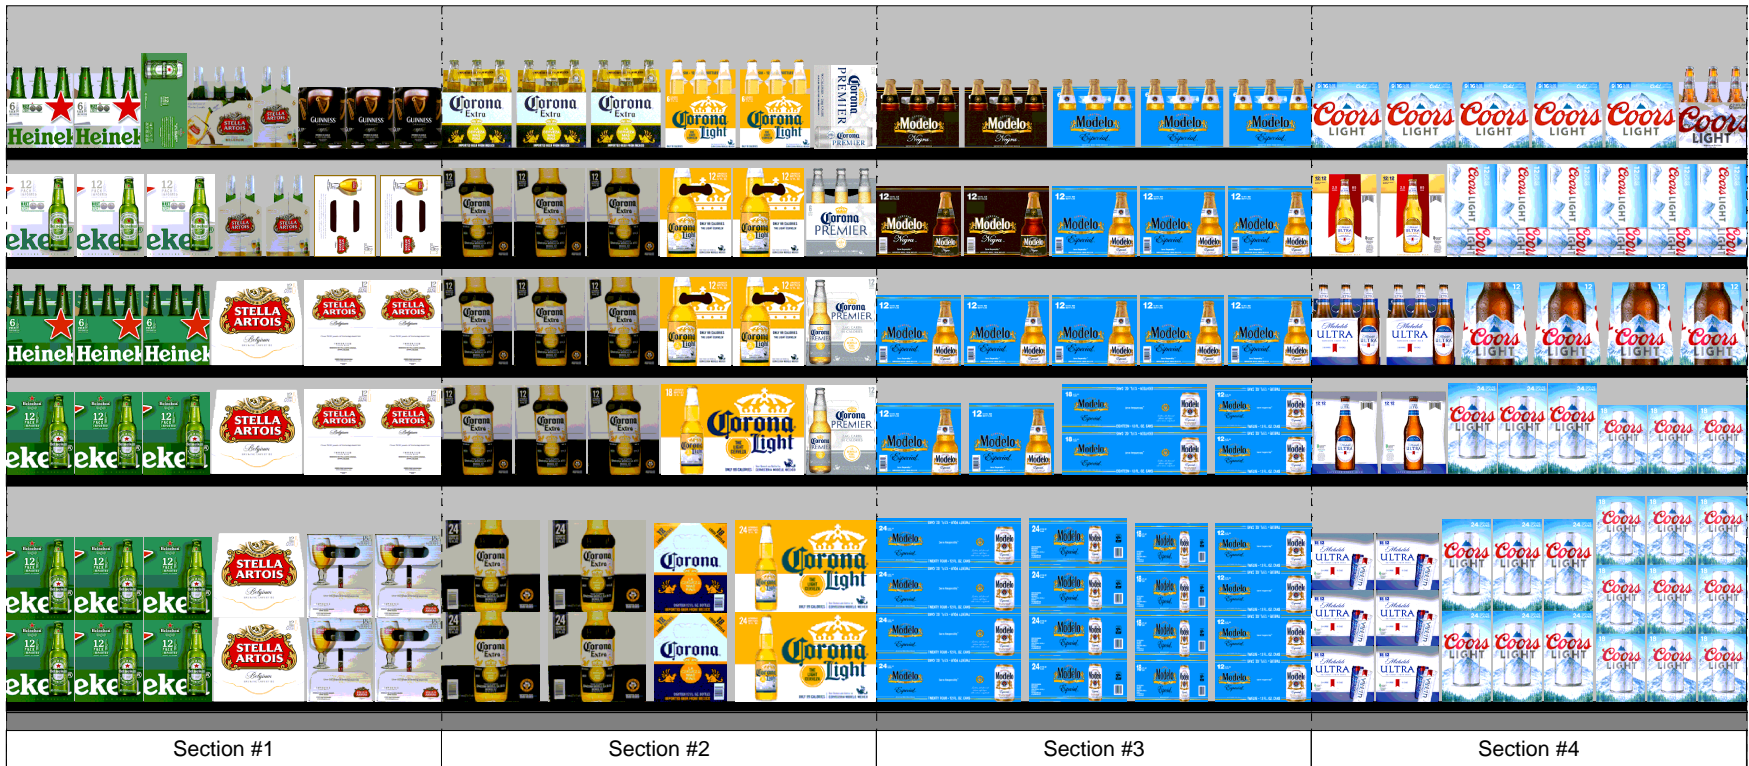

Target Store: 1139

Traffic Flow: Left-right

Planogram Name: D213S30 10/04/2020 LE PF: WARM BEER: N:Y: T1139 24PK: TITAN 24x84x22

Segments 1 to 6 of 6

Target Store: 1139

Traffic Flow: Left-right

Planogram Name: D213S30 10/04/2020 LE PF: WARM BEER: N:Y: T1139 24PK: TITAN 24x84x22

Segments 1 to 4 of 6

Target Store: 1139

Traffic Flow: Left-right

Planogram Name: D213S30 10/04/2020 LE PF: WARM BEER: N:Y: T1139 24PK: TITAN 24x84x22

Segments 5 to 6 of 6

Target Store: 1139

Planogram Name: D213S30 10/04/2020 LE PF: WARM BEER: N:Y: T1139 24PK: TITAN 24x84x22

LE PF: WARM BEER: N:Y: T1139 24PK: TITAN Store # INCREA... H: 7 ft W: 24 ft D: 1 ft 10.0... # of segments: 6

| Name: S1 | | W:48.00 in | D:22.00 in | Avail Space: 1.46 in | | Ht Space: 23.82 in |
|-----------|-------------|---------------------------|------------|----------------------|-------------|--------------------|
| ID | UPC | Name | Category | HFacings | Orientation | Units |
| 213060024 | 7289000016 | HEINEKEN 12/12 BTL | MALT BASED | 1 | Side | 4 |
| 213060024 | 7289000016 | HEINEKEN 12/12 BTL | MALT BASED | 1 | Side | 4 |
| 213060024 | 7289000016 | HEINEKEN 12/12 BTL | MALT BASED | 1 | Side | 4 |
| 213060288 | 7861500014 | STELLA ARTOIS 12/11.2 BTL | MALT BASED | 1 | Front | 4 |
| 213060400 | 78615000149 | STELLA ARTOIS 18/11.2 BTL | MALT BASED | 2 | Side | 4 |