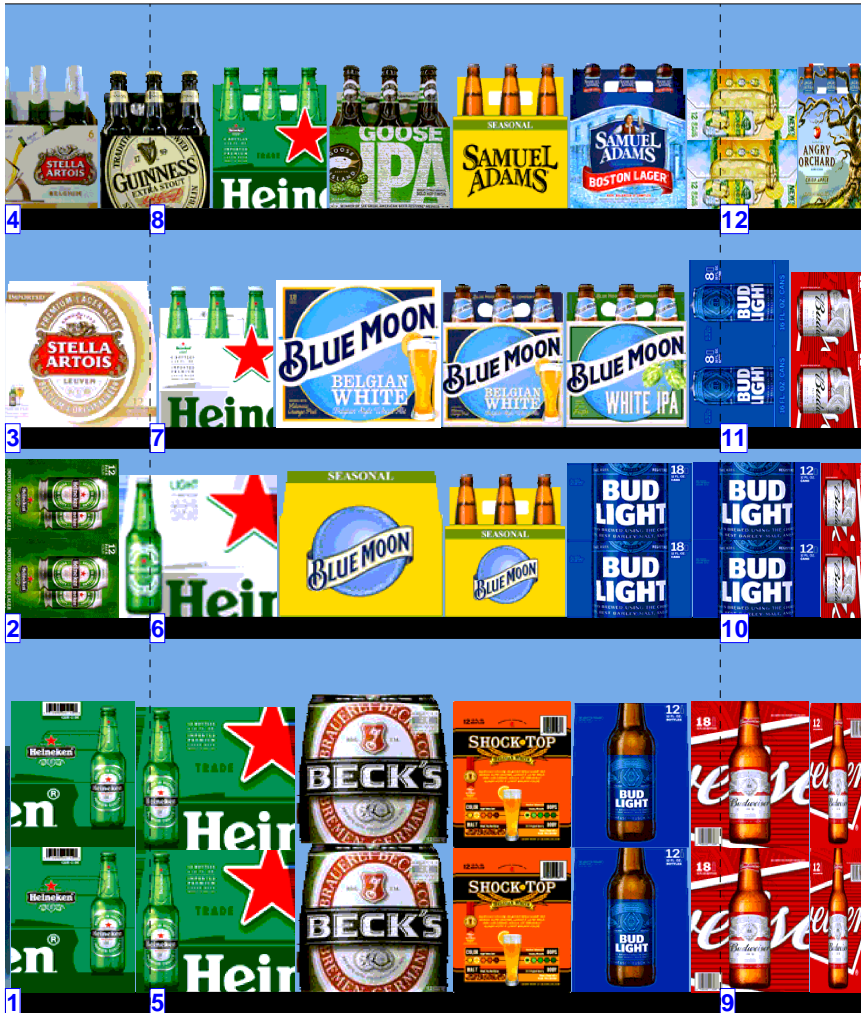

WALGREENS 7627 WARM.psa

00237-00005-0... Store # 7627 H: 5 ft 11.00 in W: 9 ft D: 2 ft # of segments: 3

5		W:36.00 in	D:19.00 in	Avail Space: 1.49 in	Ht Space: 22.36 in		
UPC	Name	Category	HFacings	Orientation	Units		
7289000016	Heineken 12/12B	Imports	1	Front	4		
8248812300	Becks 12/12B	Imports	1	Front	4		
1820015981	Shock Top Belgian White Ale 12/12B	Specialty	1	Side	2		
1820000769	Bud Light 12/12B	Premium	1	Side	2		

6		W:36.00 in	D:19.00 in	Avail Space: 0.16 in	Ht Space: 10.68 in		
UPC	Name	Category	HFacings	Orientation	Units		
7289000159	Heineken Premium Light 12/12B	Imports	1	Front	2		
7199009536	Blue Moon Seasonal 12/12B	Specialty	1	Front	2		
7199009532	Blue Moon Seasonal 6/12B	Specialty	1	Front	3		
1820053218	Bud Light 18/12C	Premium	1	Side 90	2		

7		W:36.00 in	D:19.00 in	Avail Space: 3.13 in	Ht Space: 12.50 in		
UPC	Name	Category	HFacings	Orientation	Units		
7289000158	Heineken Premium Light 6/12B	Imports	1	Front	3		
7199009516	Blue Moon Belgian White Ale 12/12B	Specialty	1	Front	2		
7199009511	Blue Moon Belgian White Ale 6/12B	Specialty	1	Front	3		
7199009561	Blue Moon White IPA 6/12B	Specialty	1	Front	3		

8		W:36.00 in	D:19.00 in	Avail Space: -0.38 in	Ht Space: 12.93 in		
UPC	Name	Category	HFacings	Orientation	Units		
8382012393	Guinness Extra Stout 6/11B	Imports	1	Front	4		
7289000011	Heineken 6/12B	Imports	1	Front	3		
73692011132	Goose Island India Pale Ale 6/12B	Micro	1	Front	3		
8769230050	Samuel Adams Seasonal 6/12B	Micro	1	Front	3		
8769210012	Samuel Adams Boston Lgr 6/12B	Micro	1	Front	3