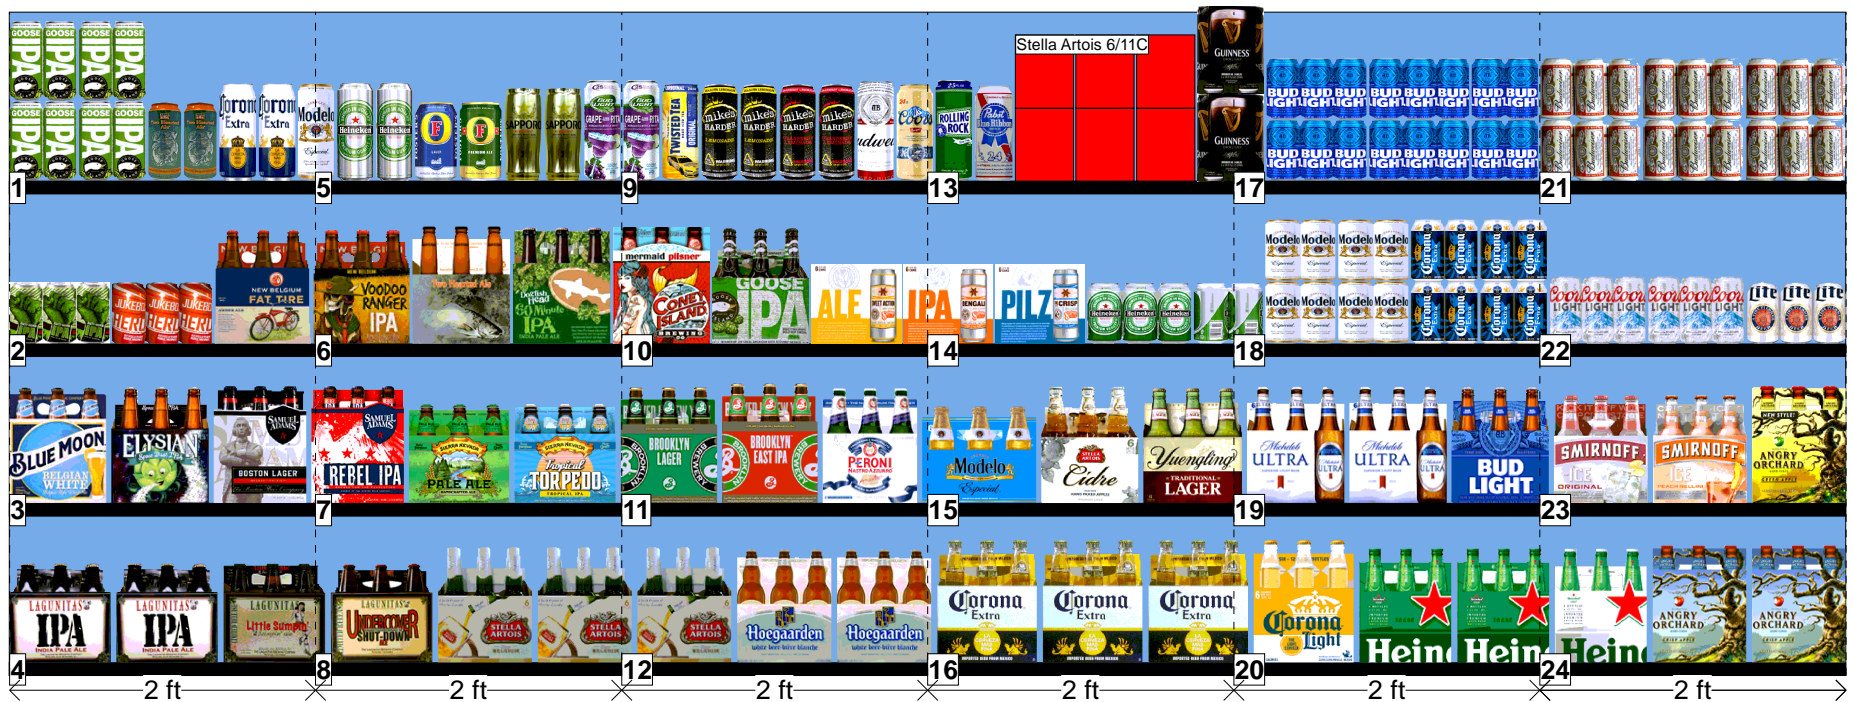

Store 11962 - Not currently merchandising 12 pack bottles or larger

Store 1

H: 4 ft 4.00 in W: 12 ft D: 2 ft 3.00 in # of segments: 6						
Name: 4		W:24.00 in	D:24.00 in	Avail Space: 0.09 in	Ht Space: 11.50 in	
UPC	WIC	Name	HFacings	Orientation	Units	
7238300009	129413	Lagunitas IPA 6/12B	2	Front	8	
72383000020	244508	Lagunitas A Little Sumpin Sumpin 6...	1	Front	4	
Name: 3		W:24.00 in	D:24.00 in	Avail Space: 1.46 in	Ht Space: 11.50 in	
UPC	WIC	Name	HFacings	Orientation	Units	
7199009511	109725	Blue Moon Belgian White Ale 6/12B	1	Front	4	
81790400083	904487	Elysian Space Dust IPA 6/12B	1	Front	4	
8769210012	106469	Samuel Adams Boston Lgr 6/12B	1	Front	4	
Name: 2		W:24.00 in	D:24.00 in	Avail Space: 0.75 in	Ht Space: 11.75 in	
UPC	WIC	Name	HFacings	Orientation	Units	
85146400308	244457	Revolution Anti Hero IPA 6/12C	1	Front	4	
85146400346	939839	Revolution Hero Series 6/12C	1	Front	4	
75452700022	133303	New Belgium Fat Tire Amber Ale 6/...	1	Front	4	
Name: 1		W:24.00 in	D:24.00 in	Avail Space: 2.56 in	Ht Space: 13.25 in	
UPC	WIC	Name	HFacings	Orientation	Units	
73692011439	935139	Goose Island India Pale Ale 4/16C	2	Front	16	
74052211084	942349	Bell's Two Hearted Ale 1/16C	2	Front	18	
8066095643	131065	Corona Extra 1/24C	2	Front	16	