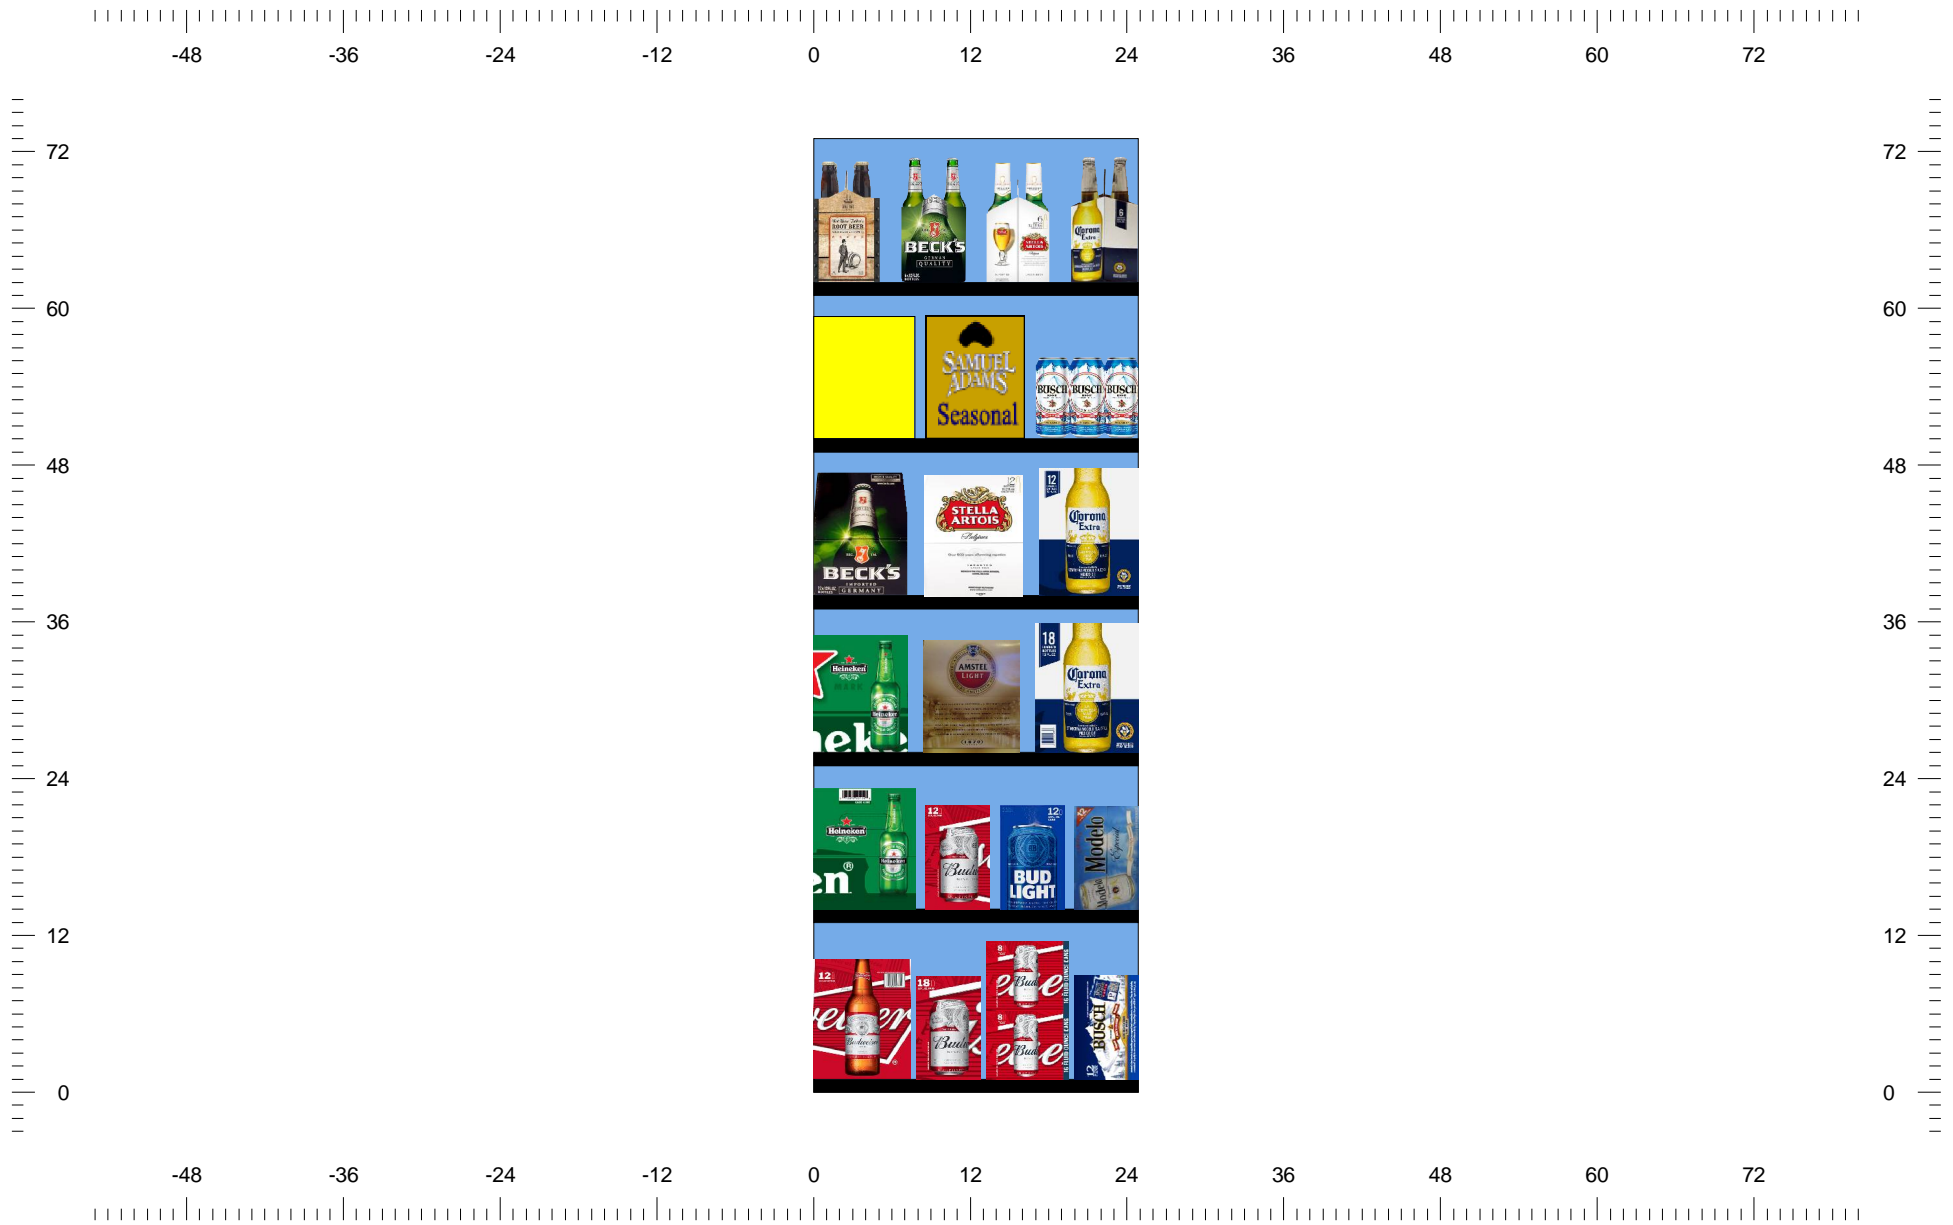

11555.psa For Validation Purposes Only NOT FINAL

Printed: 4/19/2016

Traffic Flow Left-right

POG: 11555.psa

POG Size: 2'0.86

Segment: 1 of 1

Page: 1

Segment #1 : Shelf #5 DEPTH: 36 in WIDTH: 25 in DISTANCE FROM TOP OF BASE SHELF TO BOTTOM OF SHELF: 13.00 in

POS	# FAC	UPC	ID	NAME	CASES	CAPACITY	UNITS HIGH	DOS	MVMT
14	1	7289000152	7289000152	Heineken 18/12B	2.0	2	1	0.0	0.0
15	1	1820011047	1820011047	Budweiser 12/12C	1.5	3	1	21.2	1.0
16	1	1820053047	1820053047	Bud Light 12/12C	1.5	3	1	22.1	0.9
17	1	8066095715	8066095715	Modelo 12/12C	1.5	3	1	5.2	4.0

Segment #1 : Shelf #4 DEPTH: 36 in WIDTH: 25 in DISTANCE FROM TOP OF BASE SHELF TO BOTTOM OF SHELF: 25.00 in

POS	# FAC	UPC	ID	NAME	CASES	CAPACITY	UNITS HIGH	DOS	MVMT
11	1	7289000016	7289000016	Heineken 12/12B	1.5	3	1	3.2	6.7
12	1	7289010016	7289010016	Amstel Light 12/12B	1.5	3	1	15.2	1.4
13	1	8066095680	8066095680	Corona Extra 18/12B	2.0	2	1	0.0	0.0

Segment #1 : Shelf #2 DEPTH: 36 in WIDTH: 25 in DISTANCE FROM TOP OF BASE SHELF TO BOTTOM OF SHELF: 49.00 in

POS	# FAC	UPC	ID	NAME	CASES	CAPACITY	UNITS HIGH	DOS	MVMT
5	1	85375900063	85375900063	Southern Tier Super Pack 12/12B	1.5	3	1	0.0	0.0
6	1	8769201103	8769201103	Samuel Adams Seasonal 12/12B	1.5	3	1	0.0	0.0
7	1	1820000063	1820000063	Busch 6/16C	1.5	6	1	0.0	0.0