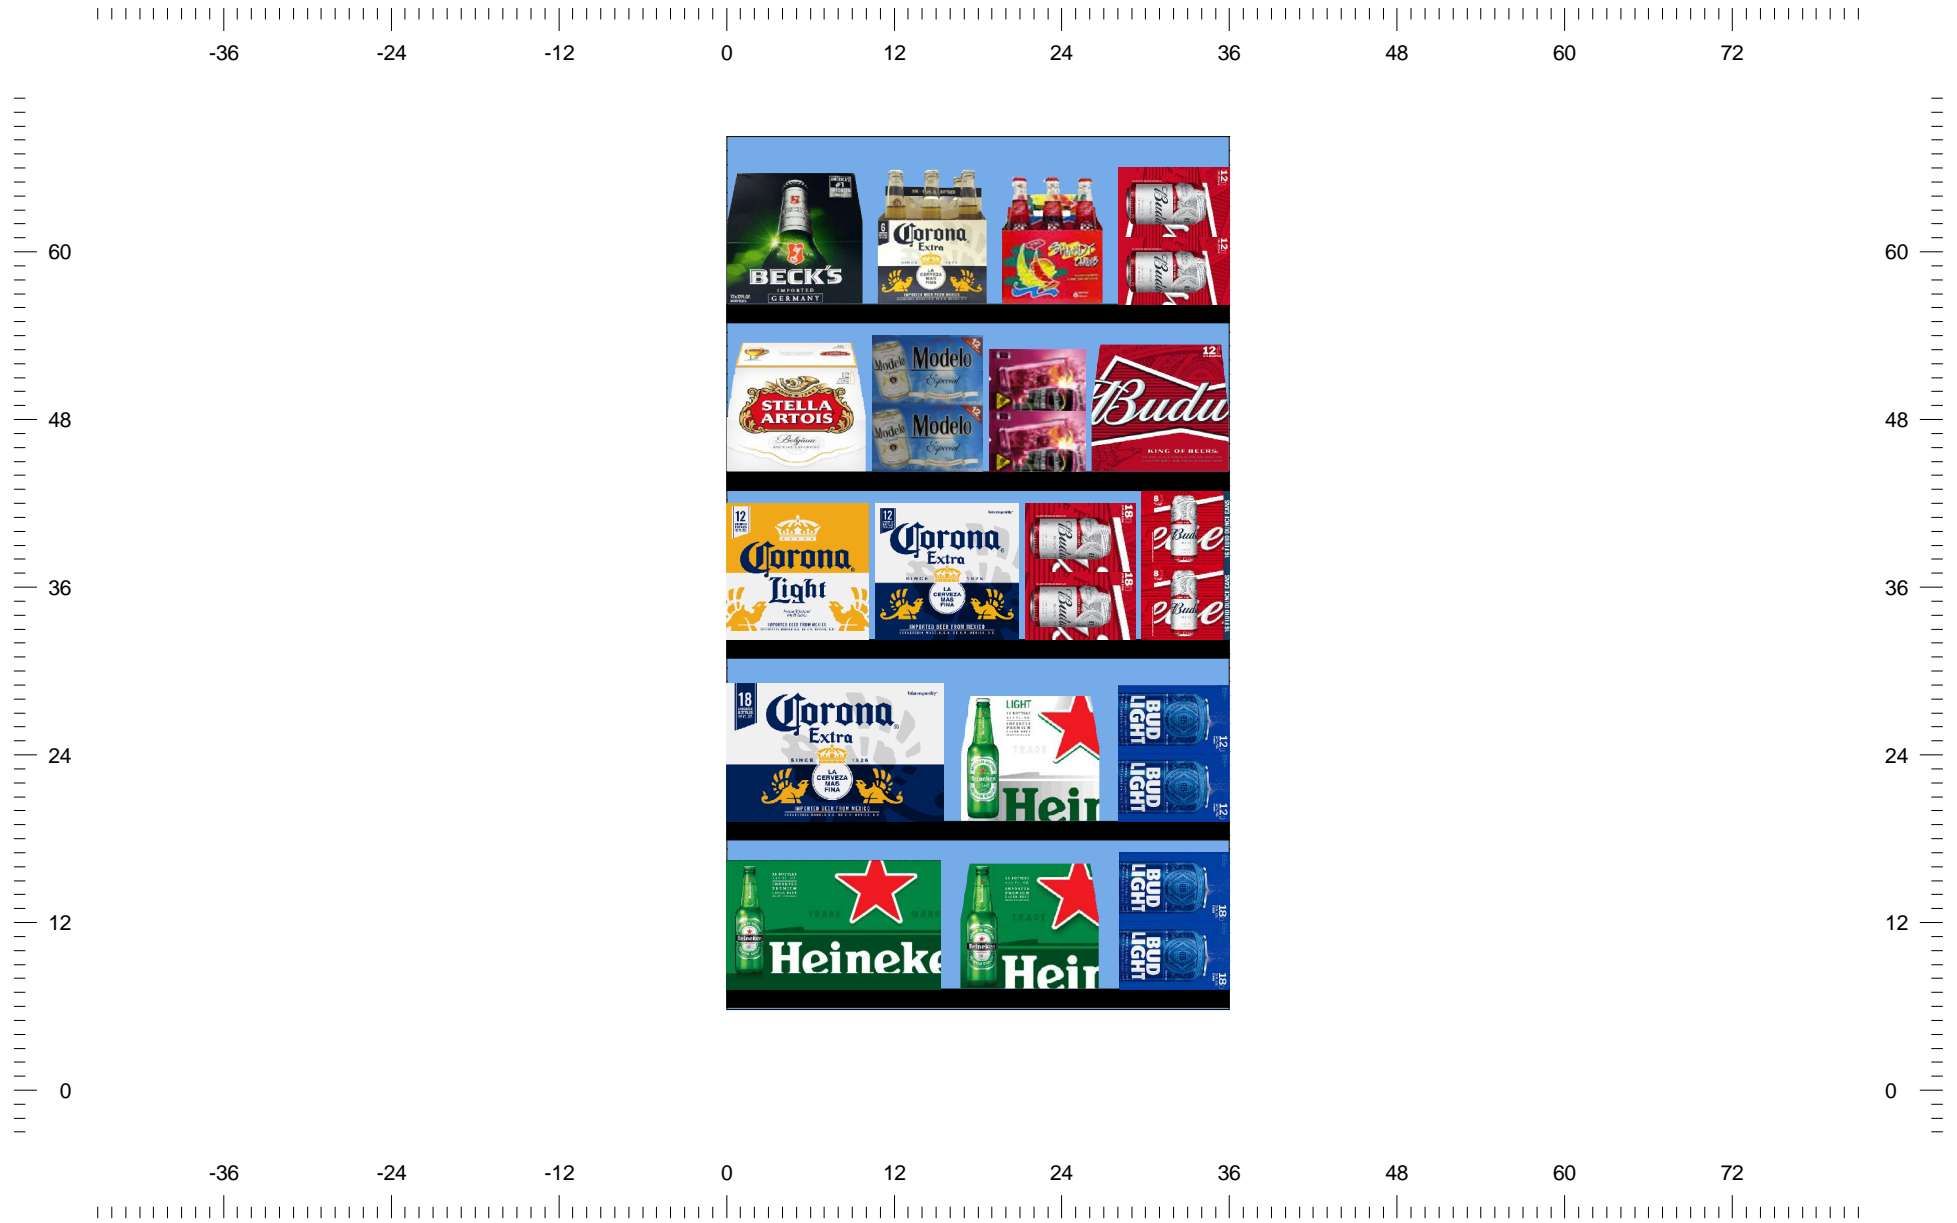

Warm10941.psa For Validation Purposes Only NOT FINAL

Printed: 4/19/2016

Traffic Flow Left-right

POG: Warm10941.psa

Walgreens

POG Size: 3'0.00

Segment: 1 of 1

Page: 1

SCHEMATIC BACKING REPORT

Warm10941.psa

Planogram: Warm10941.psa

Segment #1 : Shelf #5   DEPTH: 18 in   WIDTH: 36 in   DISTANCE FROM TOP OF BASE SHELF TO BOTTOM OF SHELF: 5.93 in

POS	# FAC	UPC	ID	NAME	CASES	CAPACITY	UNITS HIGH	DOS	MVMT
16	1	7289000152	7289000152	Heineken 18/12B	2.0	2	1	0.0	0.0
17	1	7289000016	7289000016	Heineken 12/12B	1.0	2	1	36.9	0.4
18	1	1820053218	1820053218	Bud Light 18/12C	2.0	2	2	15.2	0.9

Segment #1 : Shelf #4   DEPTH: 16 in   WIDTH: 36 in   DISTANCE FROM TOP OF BASE SHELF TO BOTTOM OF SHELF: 17.93 in

POS	# FAC	UPC	ID	NAME	CASES	CAPACITY	UNITS HIGH	DOS	MVMT
13	1	8066095680	8066095680	Corona Extra 18/12B	2.0	2	1	0.0	0.0
14	1	7289000159	7289000159	Heineken Premium Light 12/12B	1.0	2	1	18.2	0.8
15	1	1820053047	1820053047	Bud Light 12/12C	1.0	2	2	16.5	0.8

Segment #1 : Shelf #3   DEPTH: 16 in   WIDTH: 36 in   DISTANCE FROM TOP OF BASE SHELF TO BOTTOM OF SHELF: 30.93 in

POS	# FAC	UPC	ID	NAME	CASES	CAPACITY	UNITS HIGH	DOS	MVMT
9	1	8066095675	8066095675	Corona Light 12/12B	1.0	2	1	12.1	1.2
10	1	8066095615	8066095615	Corona Extra 12/12B	1.0	2	1	4.3	3.3
11	1	1820011218	1820011218	Budweiser 18/12C	2.0	2	2	11.4	1.2
12	1	1820008981	1820008981	Budweiser 8/16C	0.7	2	2	0.0	0.0

Segment #1 : Shelf #2   DEPTH: 16 in   WIDTH: 36 in   DISTANCE FROM TOP OF BASE SHELF TO BOTTOM OF SHELF: 42.93 in

POS	# FAC	UPC	ID	NAME	CASES	CAPACITY	UNITS HIGH	DOS	MVMT
5	1	78615000014	78615000014	Stella Artois 12/11B	1.0	2	1	4.0	3.5
6	1	8066095715	8066095715	Modelo 12/12C	1.0	2	2	25.2	0.6
7	1	63598525948	63598525948	Mikes HARDER Blk Cherry Lemonade 12/...	1.0	2	2	22.8	0.6
8	1	1820000771	1820000771	Budweiser 12/12B	1.0	2	1	10.5	1.3

Segment #1 : Shelf #1   DEPTH: 16 in   WIDTH: 36 in   DISTANCE FROM TOP OF BASE SHELF TO BOTTOM OF SHELF: 54.93 in

POS	# FAC	UPC	ID	NAME	CASES	CAPACITY	UNITS HIGH	DOS	MVMT
1	1	8248812300	8248812300	Becks 12/12B	1.0	2	1	4.0	3.5
2	1	8066095605	8066095605	Corona Extra 6/12B	0.8	3	1	136.4	0.2
3	1	79871322008	79871322008	Carib Shandy Sorrell 6/12B	0.8	3	1	0.0	0.0
4	1	1820011047	1820011047	Budweiser 12/12C	1.0	2	2	5.5	2.5

SKUs on Planogram: 18