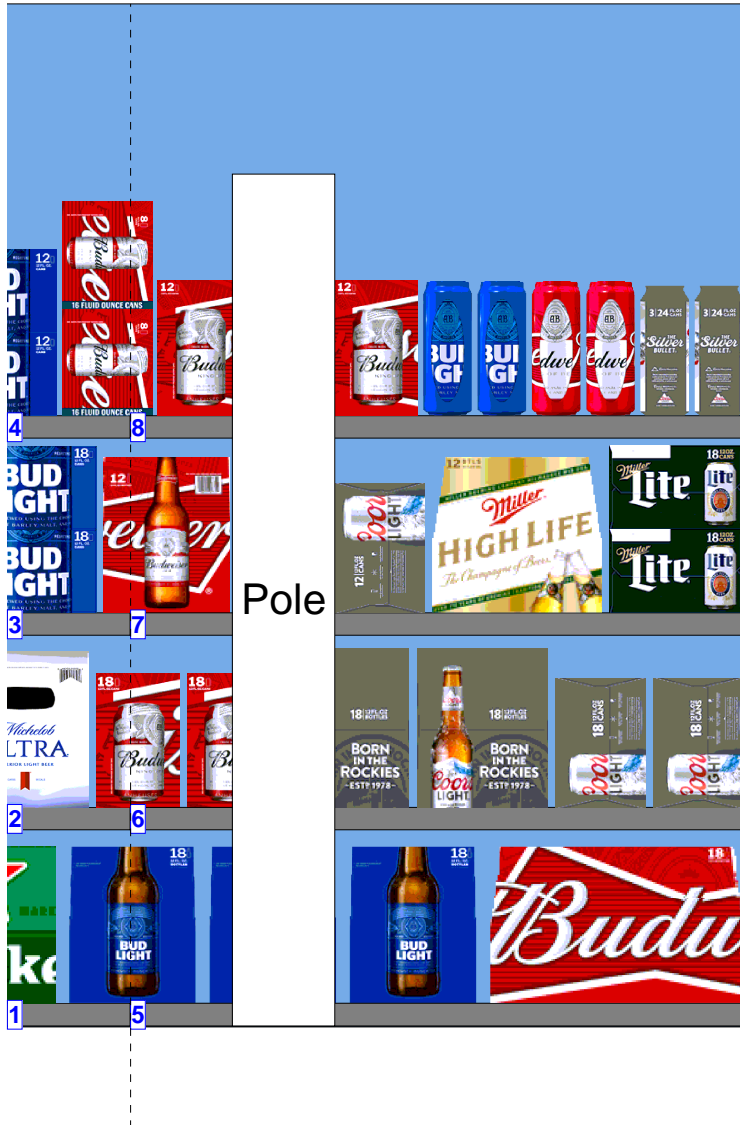

WALGREENS 4688 WARM.psa

Pole

Store # 4688 H: 5 ft 6.00 in W: 6 ft D: 1 ft 10.00 in # of segments: 2						
5 W:36.00 in D:22.00 in Avail Space: -1.20 in Ht Space: 10.18 in						
UPC	Name	Category	HFacings	Orientation	Units	
1820053308	Bud Light 18/12B	Premium	3	Side		3
1820011308	Budweiser 18/12B	Premium	1	Front		2
6 W:36.00 in D:22.00 in Avail Space: 0.40 in Ht Space: 10.11 in						
UPC	Name	Category	HFacings	Orientation	Units	
1820011218	Budweiser 18/12C	Premium	2	Side		2
7199030078	Coors Light 18/12B	Premium	2	Side		2
7199030017	Coors Light 18/12C	Premium	2	Side		2
7 W:36.00 in D:22.00 in Avail Space: 0.17 in Ht Space: 10.25 in						
UPC	Name	Category	HFacings	Orientation	Units	
1820000771	Budweiser 12/12B	Premium	1	Side		2
7199000048	Coors Light 12/12C	Premium	2	Side		4
3410001509	Miller High Life 12/12B	Sub Premium	1	Front		2
3410057340	Miller Lite 18/12C	Premium	1	Side 90		2
8 W:36.00 in D:22.00 in Avail Space: 4.14 in Ht Space: 24.18 in						
UPC	Name	Category	HFacings	Orientation	Units	
1820011047	Budweiser 12/12C	Premium	3	Side		6
1820021986	Bud Light 3/25C	Premium	2	Side		4
1820021985	Budweiser 3/25C	Premium	2	Side		4
7199030120	Coors Light 3/24C	Premium	2	Side		4