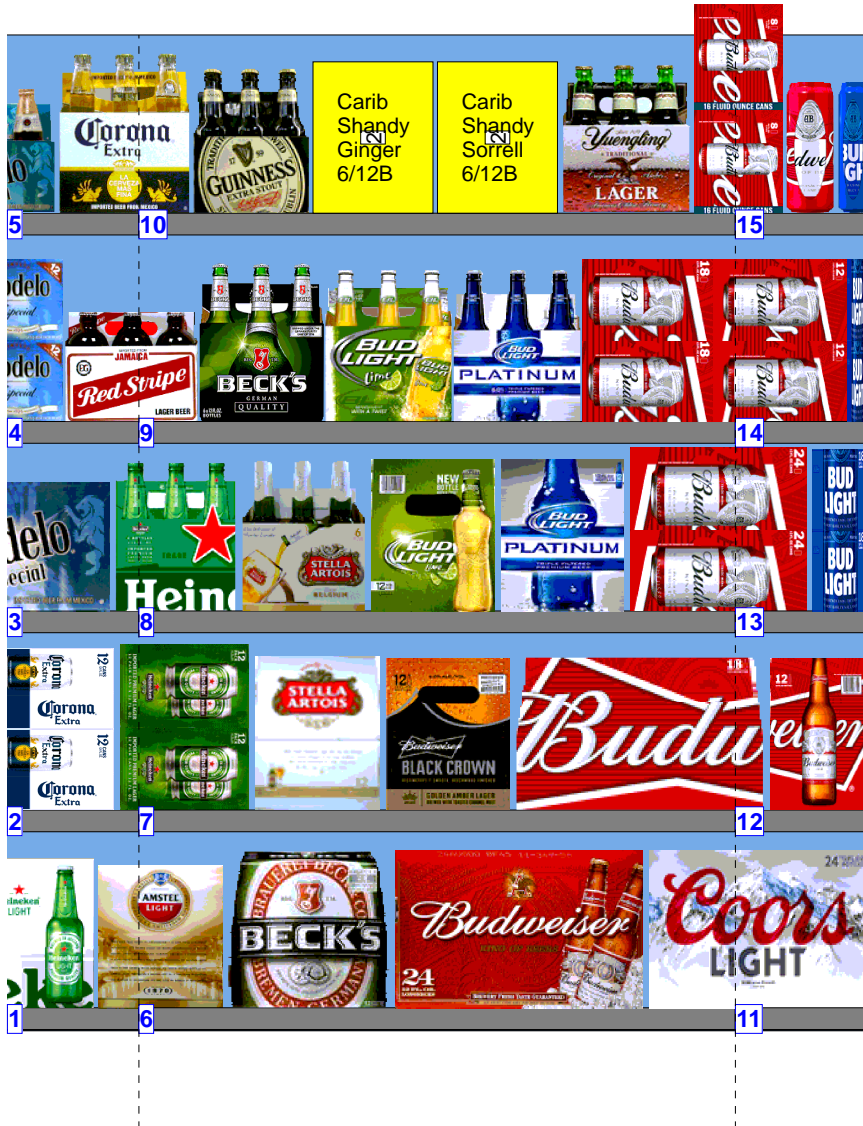

WALGREENS 2055 WARM.psa

Store # 2055 H: 5 ft 6.00 in W: 9 ft D: 1 ft 10.00 in # of segments: 3

6	W:36.00 in	D:22.00 in	Avail Space: 3.91 in		Ht Space: 10.61 in	
UPC	Name	Category	HFacings	Orientation	Units	
7289010016	Amstel Light 12/12B	Imports	1	Side	2	
8248812300	Becks 12/12B	Imports	1	Front	3	
1820011349	Budweiser 24/12BBB	Premium	1	Front	2	

7	W:36.00 in	D:22.00 in	Avail Space: -1.53 in		Ht Space: 10.68 in	
UPC	Name	Category	HFacings	Orientation	Units	
7289000020	Heineken 12/12C	Imports	1	Side 90	4	
78615000014	Stella Artois 12/11B	Imports	1	Side	2	
1820020995	Budweiser Black Crown 12/12B	Specialty	1	Side	2	
1820011308	Budweiser 18/12B	Premium	1	Front	2	

8	W:36.00 in	D:22.00 in	Avail Space: -3.98 in		Ht Space: 10.11 in	
UPC	Name	Category	HFacings	Orientation	Units	
7289000011	Heineken 6/12B	Imports	1	Front	4	
78615000001	Stella Artois 6/11B	Imports	1	Front	4	
1820014990	Bud Light Lime 12/12B	Specialty	1	Side	2	
1820018992	Bud Light Platinum 12/12B	Specialty	1	Side	2	
1820011168	Budweiser 24/12C	Premium	1	Side 90	2	

9	W:36.00 in	D:22.00 in	Avail Space: 5.35 in		Ht Space: 11.25 in	
UPC	Name	Category	HFacings	Orientation	Units	
8248812345	Becks 6/12B	Imports	1	Front	4	
1820014991	Bud Light Lime 6/12B	Specialty	1	Front	4	
1820018993	Bud Light Platinum 6/12B	Specialty	1	Front	4	
1820011218	Budweiser 18/12C	Premium	1	Side 90	2	

10	W:36.00 in	D:22.00 in	Avail Space: 6.79 in		Ht Space: 10.75 in	
UPC	Name	Category	HFacings	Orientation	Units	
8382012393	Guinness Extra Stout 6/11B	Imports	1	Front	4	
79871320008	Carib Shandy Ginger 6/12B	Imports	1	Front	4	
79871322008	Carib Shandy Sorrell 6/12B	Imports	1	Front	4	
8992427891	Yuengling Traditional Lager 6/12B	Premium	1	Front	4