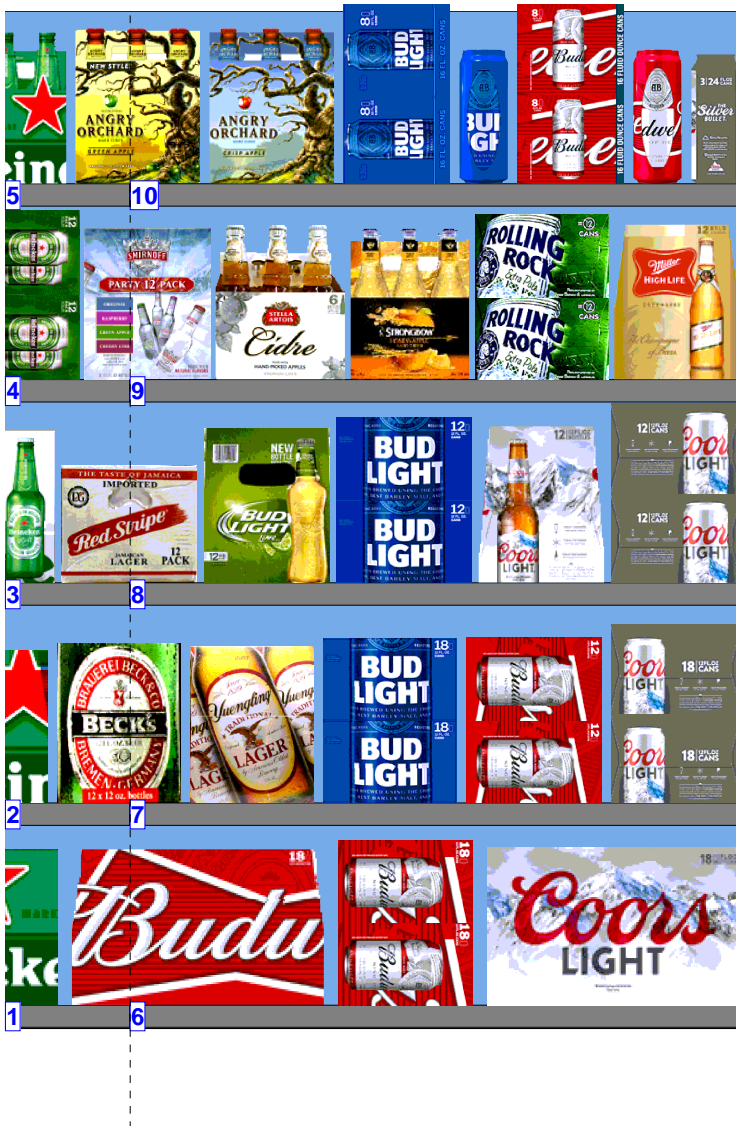

WALGREENS 4565 WARM.psa

Store # 4565 H: 5 ft 6.00 in W: 6 ft D: 1 ft 10.00 in # of segments: 2						
6		W:36.00 in	D:22.00 in	Avail Space: -1.68 in	Ht Space: 10.61 in	
UPC	Name	Category	HFacings	Orientation	Units	
1820011308	Budweiser 18/12B	Premium	1	Front	2	
1820011218	Budweiser 18/12C	Premium	1	Side 90	2	
7199030078	Coors Light 18/12B	Premium	1	Front	2	
7		W:36.00 in	D:22.00 in	Avail Space: 5.35 in	Ht Space: 11.68 in	
UPC	Name	Category	HFacings	Orientation	Units	
8992427896	Yuengling Traditional Lager 12/12B	Premium	1	Side	2	
1820053218	Bud Light 18/12C	Premium	1	Side 90	2	
1820011047	Budweiser 12/12C	Premium	1	Side 90	4	
7199030017	Coors Light 18/12C	Premium	1	Side 90	2	
8		W:36.00 in	D:22.00 in	Avail Space: 5.65 in	Ht Space: 10.68 in	
UPC	Name	Category	HFacings	Orientation	Units	
1820014990	Bud Light Lime 12/12B	Specialty	1	Side	2	
1820053047	Bud Light 12/12C	Premium	1	Side 90	4	
7199030069	Coors Light 12/12B	Premium	1	Side	2	
7199000048	Coors Light 12/12C	Premium	1	Side 90	4	
9		W:36.00 in	D:22.00 in	Avail Space: -1.35 in	Ht Space: 10.25 in	
UPC	Name	Category	HFacings	Orientation	Units	
8200072908	Smirnoff Ice Party Pack 12/11B	FMB	1	Side	2	
1820024001	Stella Artois Cidre 6/12B	Cider	1	Front	4	
8834510158	Strongbow Honey Apple Cider 6/11B	Cider	1	Front	4	
7143934450	Rolling Rock 12/12C	Sub Premium	1	Side 90	4	
3410001509	Miller High Life 12/12B	Sub Premium	1	Side	2	
10		W:36.00 in	D:22.00 in	Avail Space: 0.11 in	Ht Space: 10.18 in	
UPC	Name	Category	HFacings	Orientation	Units	
8769200149	Angry Orchard Green Apple 6/12B	Cider	1	Front	4	
8769282102	Angry Orchard Crisp Apple 6/12B	Cider	1	Front	4	
1820008989	Bud Light 8/16C	Premium	1	Side	4	
1820021986	Bud Light 3/25C	Premium	1	Side	2	
1820008981	Budweiser 8/16C	Premium	1	Side	4	
1820021985	Budweiser 3/25C	Premium	1	Side	2	
7199030120	Coors Light 3/24C	Premium	1	Side	2