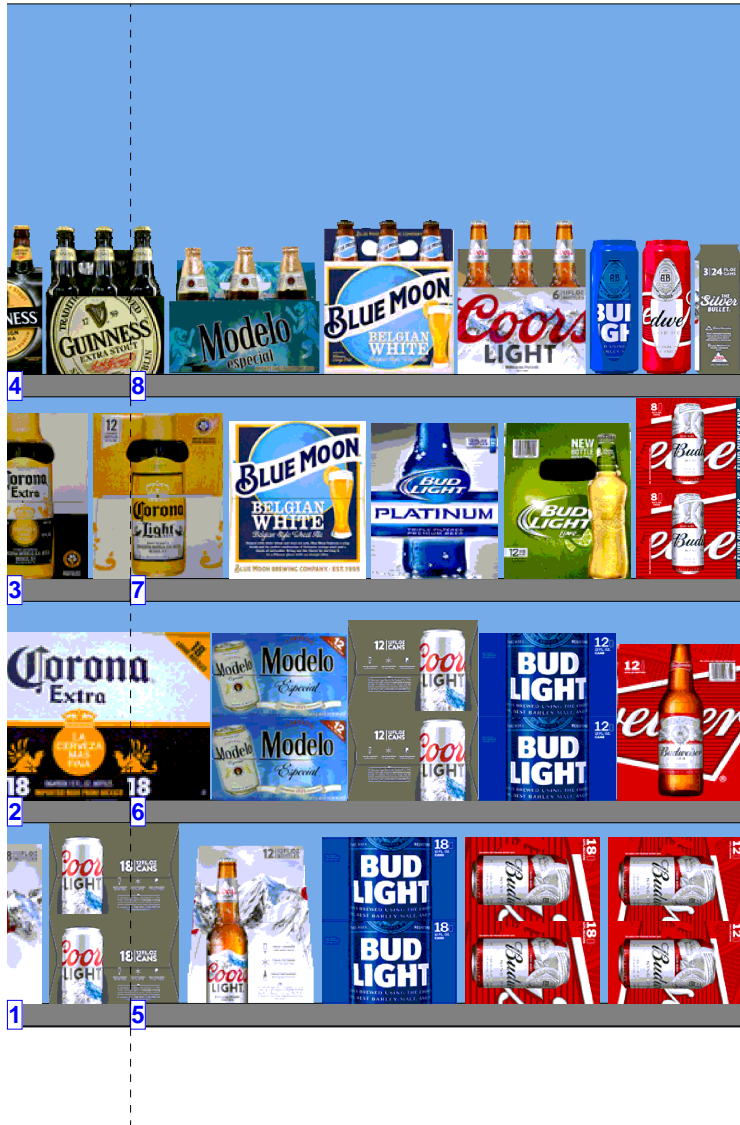

WALGREENS 12157 WARM.psa

Store # 12157 H: 5 ft 6.00 in W: 6 ft D: 1 ft 10.00 in # of segments: 2

5		W:36.00 in	D:22.00 in	Avail Space: 4.88 in	Ht Space: 10.61 in	
UPC	Name	Category	HFacings	Orientation	Units	
7199030069	Coors Light 12/12B	Premium	1	Side	2	
1820053218	Bud Light 18/12C	Premium	1	Side 90	2	
1820011218	Budweiser 18/12C	Premium	1	Side 90	2	
1820011047	Budweiser 12/12C	Premium	1	Side 90	4	

6		W:36.00 in	D:22.00 in	Avail Space: 5.19 in	Ht Space: 11.68 in	
UPC	Name	Category	HFacings	Orientation	Units	
8066095715	Modelo 12/12C	Imports	1	Side 90	4	
7199000048	Coors Light 12/12C	Premium	1	Side 90	4	
1820053047	Bud Light 12/12C	Premium	1	Side 90	4	
1820000771	Budweiser 12/12B	Premium	1	Side	2	

7		W:36.00 in	D:22.00 in	Avail Space: -0.68 in	Ht Space: 10.68 in	
UPC	Name	Category	HFacings	Orientation	Units	
8066095675	Corona Light 12/12B	Imports	1	Side	2	
7199009516	Blue Moon Belgian White Ale 12/12B	Specialty	1	Side	2	
1820018992	Bud Light Platinum 12/12B	Specialty	1	Side	2	
1820014990	Bud Light Lime 12/12B	Specialty	1	Side	2	
1820008981	Budweiser 8/16C	Premium	1	Side	4	

8		W:36.00 in	D:22.00 in	Avail Space: 3.28 in	Ht Space: 21.75 in	
UPC	Name	Category	HFacings	Orientation	Units	
8066095765	Modelo 6/12B	Imports	1	Front	3	
7199009511	Blue Moon Belgian White Ale 6/12B	Specialty	1	Front	4	
7199030005	Coors Light 6/12B	Premium	1	Front	4	
1820021986	Bud Light 3/25C	Premium	1	Side	2	
1820021985	Budweiser 3/25C	Premium	1	Side	2	
7199030120	Coors Light 3/24C	Premium	1	Side	2