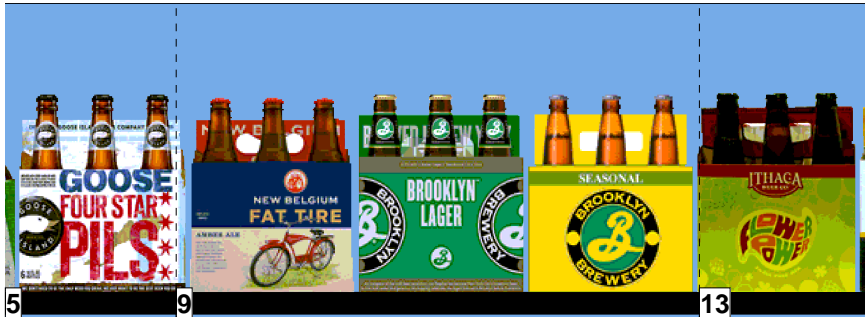

H: 4 ft 4.00 in | W: 11 ft | D: 2 ft 3.00 in | # of segments: 6

5 9 13