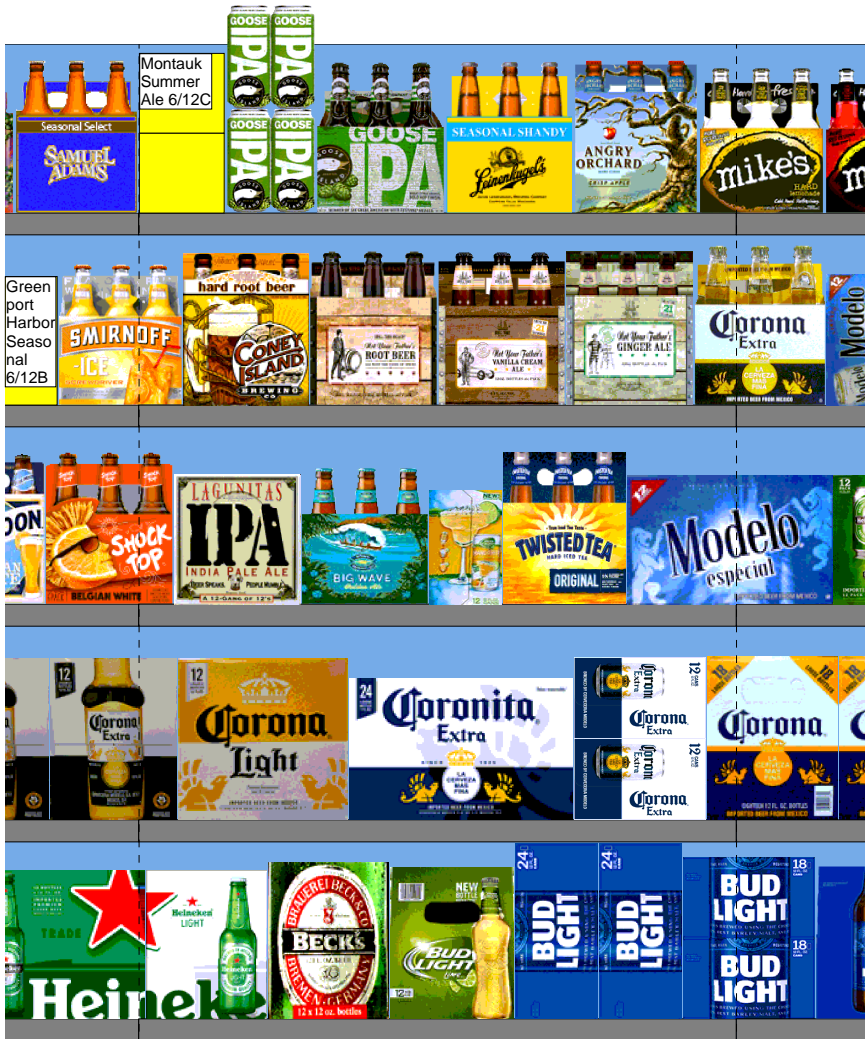

WALGREENS 7628 WARM.psa

H: 5 ft 6.00 in | W: 12 ft | D: 1 ft 10.00 in | # of segments: 4

Name: 10		W:36.00 in	D:22.00 in	Avail Space: 4.27 in		Ht Space: 10.68 in
UPC	WIC	Name	HFacings	Orientation	Units	
7289000159	117363	Heineken Premium Light 12/12B	1	Side	2	
8248812300	104891	Becks 12/12B	1	Side	2	
1820014990	125259	Bud Light Lime 12/12B	1	Side	2	
1820053168	124683	Bud Light 24/12C	2	Side	2	

Name: 9		W:36.00 in	D:22.00 in	Avail Space: 4.48 in		Ht Space: 11.68 in
UPC	WIC	Name	HFacings	Orientation	Units	
8066095675	124103	Corona Light 12/12B	1	Front	2	
8066095408	124097	Coronita Extra 24/7B	1	Front	2	
8066095695	123722	Corona Extra 12/12C	1	Side 90	4	

Name: 8		W:36.00 in	D:22.00 in	Avail Space: -3.32 in		Ht Space: 10.68 in
UPC	WIC	Name	HFacings	Orientation	Units	
72383010009	145464	Lagunitas IPA 12/12B	1	Side	2	
79603011496	133587	Kona Big Wave Golden Ale 6/12B	1	Front	4	
1820022989	345798	Bud Light Lime Mang-O-Rita 12/8C	1	Side	2	
8769283102	113263	Twisted Tea 6/12B	1	Front	4	
8066095757	122847	Modelo 12/12B	1	Front	2	

Name: 7		W:36.00 in	D:22.00 in	Avail Space: 5.55 in		Ht Space: 10.25 in
UPC	WIC	Name	HFacings	Orientation	Units	
88715100213	927333	Coney Island Hard Root Beer 6/12B	1	Front	4	
9200002000	904241	Small Town Not Your Fathers RtBr ...	1	Front	4	
9200000401	977138	Small Town Not Your Fathers Van 6...	1	Front	4	
9200002013	941061	Small Town Not Your Fathers Gngr ...	1	Front	4	

Name: 6		W:36.00 in	D:22.00 in	Avail Space: 3.08 in		Ht Space: 10.18 in
UPC	WIC	Name	HFacings	Orientation	Units	
86273700001	953044	Montauk Summer Ale 6/12C	1	Side	4	
73692011439	935139	Goose Island India Pale Ale 4/16C	1	Side	8	
73692011132	111428	Goose Island India Pale Ale 6/12B	1	Front	4	
3410051605	268371	Leinenkugel Seasonal Shandy 6/12B	1	Front	4	
8769282102	112191	Angry Orchard Crisp Apple 6/12B	1	Front	4