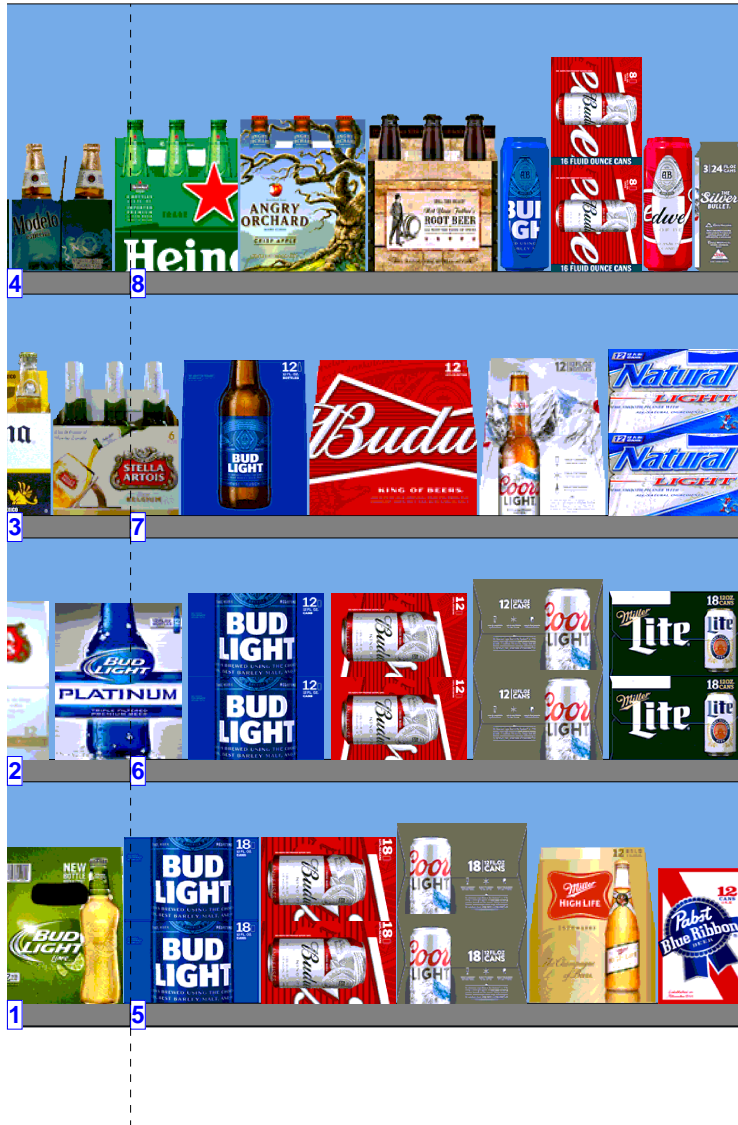

WALGREENS 10278 WARM.psa

Store # 10278 H: 5 ft 6.00 in W: 6 ft D: 1 ft 10.00 in # of segments: 2						
5	W:36.00 in	D:22.00 in	Avail Space: 0.26 in	Ht Space: 13.00 in		
UPC	Name	Category	HFacings	Orientation	Units	
1820053218	Bud Light 18/12C	Premium	1	Side 90	2	
1820011218	Budweiser 18/12C	Premium	1	Side 90	2	
7199030017	Coors Light 18/12C	Premium	1	Side 90	2	
3410001509	Miller High Life 12/12B	Sub Premium	1	Side	2	
2210000170	Pabst 12/12C	Sub Premium	1	Side	2	
6	W:36.00 in	D:22.00 in	Avail Space: 4.64 in	Ht Space: 13.00 in		
UPC	Name	Category	HFacings	Orientation	Units	
1820053047	Bud Light 12/12C	Premium	1	Side 90	4	
1820011047	Budweiser 12/12C	Premium	1	Side 90	4	
7199000048	Coors Light 12/12C	Premium	1	Side 90	4	
3410057340	Miller Lite 18/12C	Premium	1	Side 90	2	
7	W:36.00 in	D:22.00 in	Avail Space: 3.36 in	Ht Space: 13.00 in		
UPC	Name	Category	HFacings	Orientation	Units	
1820000769	Bud Light 12/12B	Premium	1	Side	2	
1820000771	Budweiser 12/12B	Premium	1	Front	2	
7199030069	Coors Light 12/12B	Premium	1	Side	2	
1820015047	Natural Light 12/12C	Sub Premium	1	Side 90	4	
8	W:36.00 in	D:22.00 in	Avail Space: -0.11 in	Ht Space: 15.72 in		
UPC	Name	Category	HFacings	Orientation	Units	
7289000011	Heineken 6/12B	Imports	1	Front	4	
8769282102	Angry Orchard Crisp Apple 6/12B	Cider	1	Front	4	
9200002000	Small Town Not Your Fathers RtBr ...	Micro	1	Front	4	
1820021986	Bud Light 3/25C	Premium	1	Side	2	
1820008981	Budweiser 8/16C	Premium	1	Side 90	4	
1820021985	Budweiser 3/25C	Premium	1	Side	2	
7199030120	Coors Light 3/24C	Premium	1	Side	2