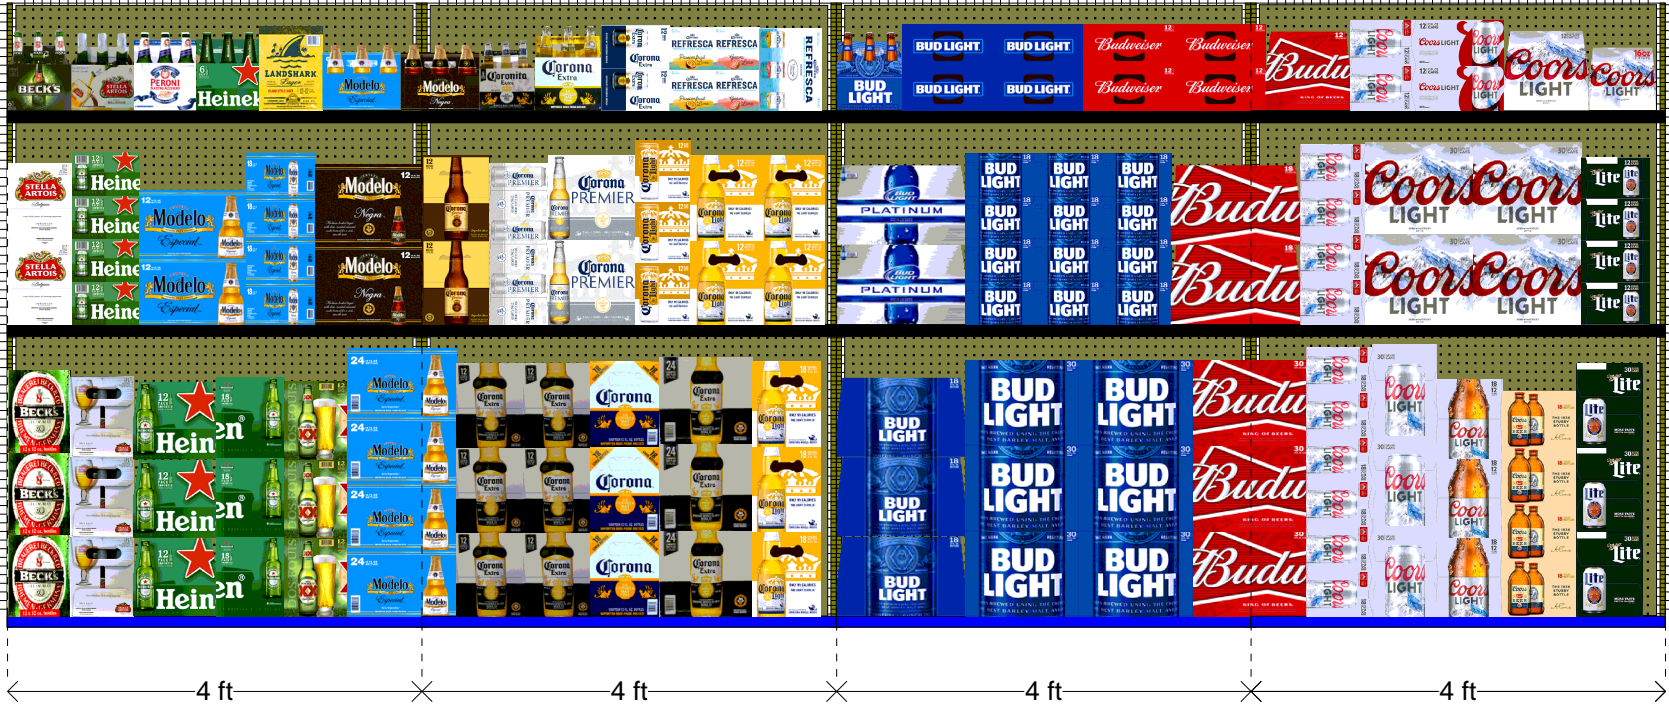

016ftX78in str 4570 16ft Warm NY sc - Category# 0013

By default, traffic flow is from left to right. Mirror set if store traffic flow is opposite modular.