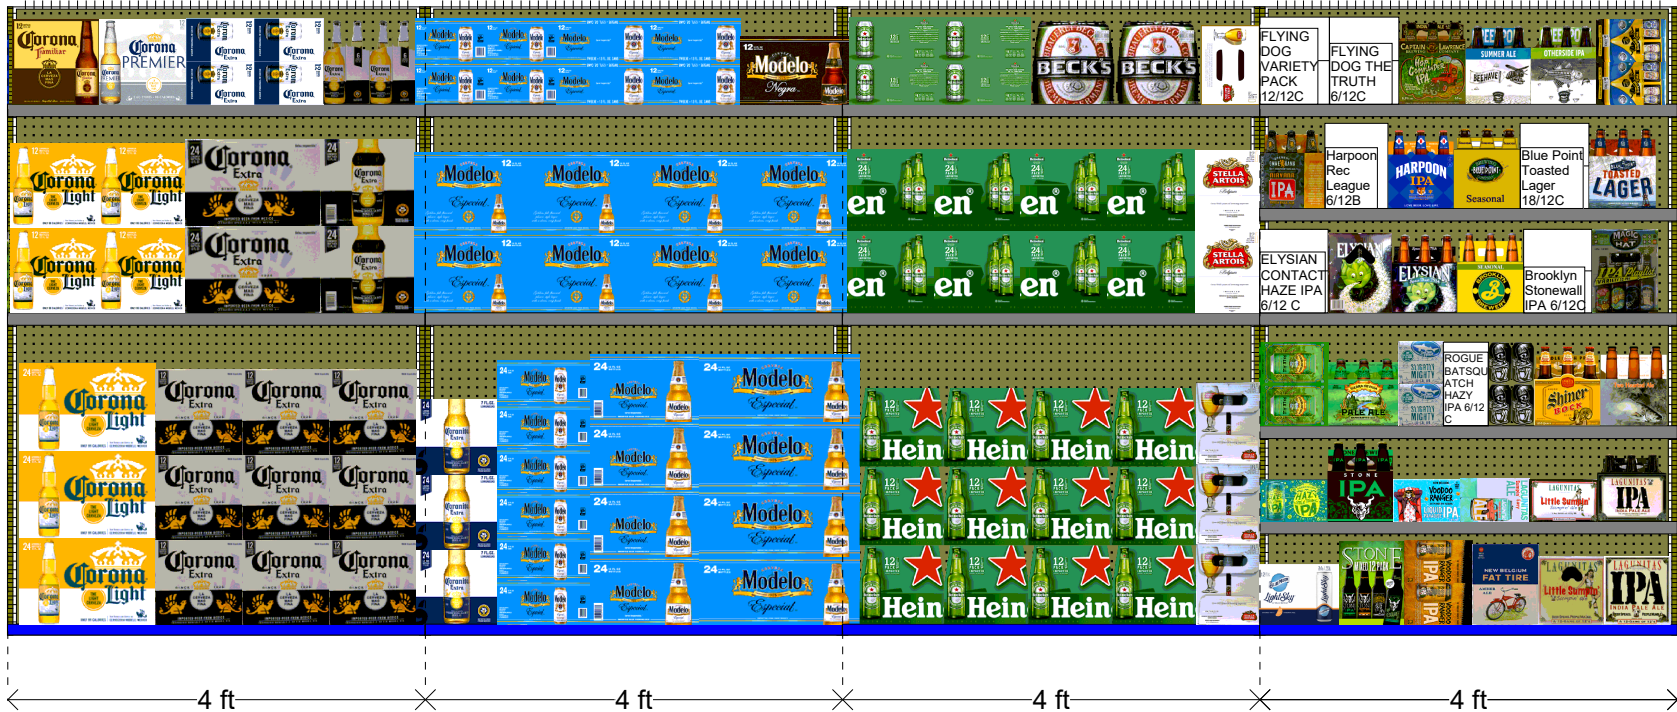

By default, traffic flow is from left to right. Mirror set if store traffic flow is opposite modular.

Shelf Schematic Report

*Includes all shelves in the planogram

Category# 0013

Name: DECK SIDE GOND 24X48 WHITE-56280