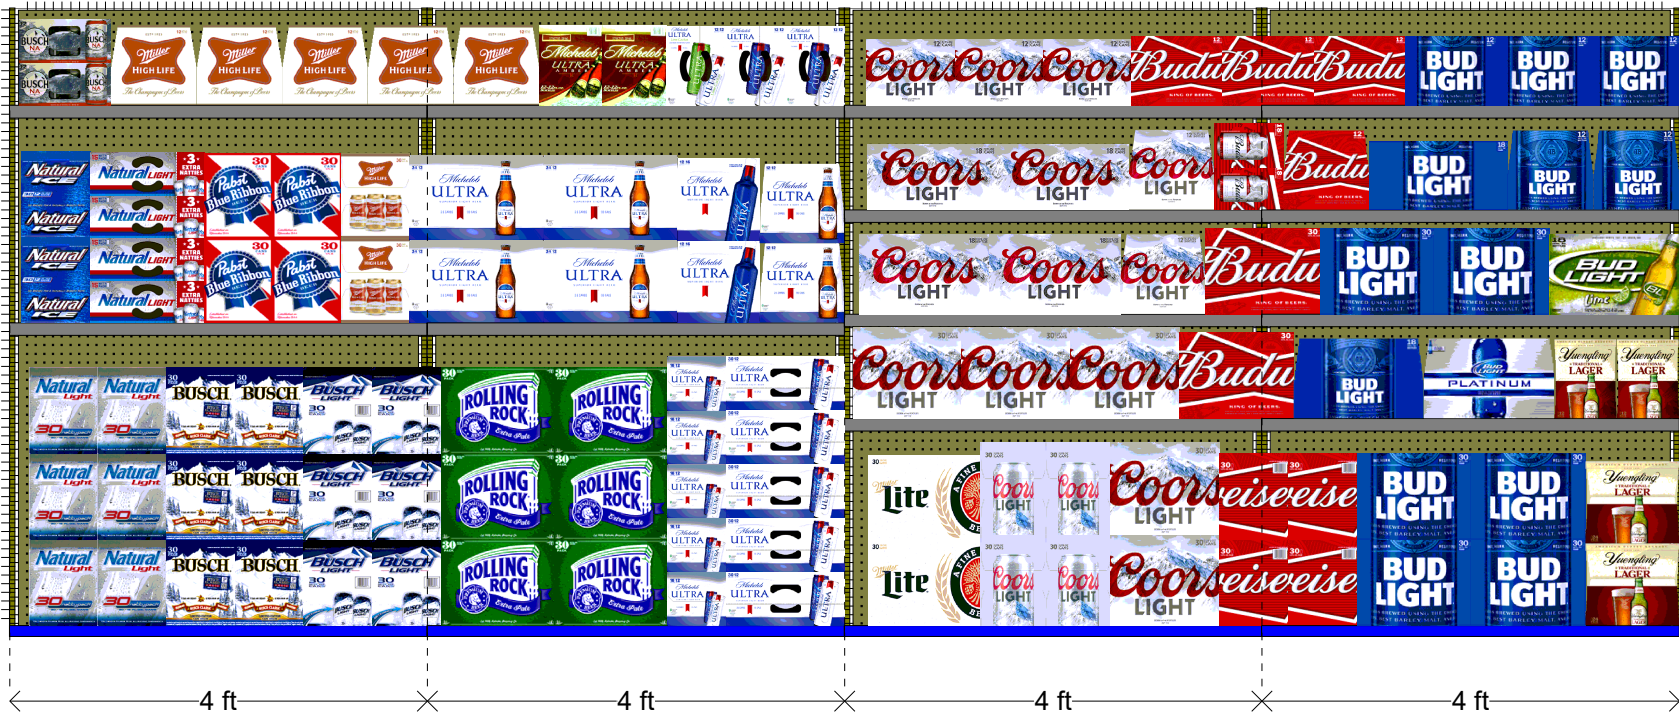

032ftX78in str 1959 32ft Warm NY sc - Category# 0013

This portion of the mod splits and will be set in a different location.

By default, traffic flow is from left to right. Mirror set if store traffic flow is opposite modular.