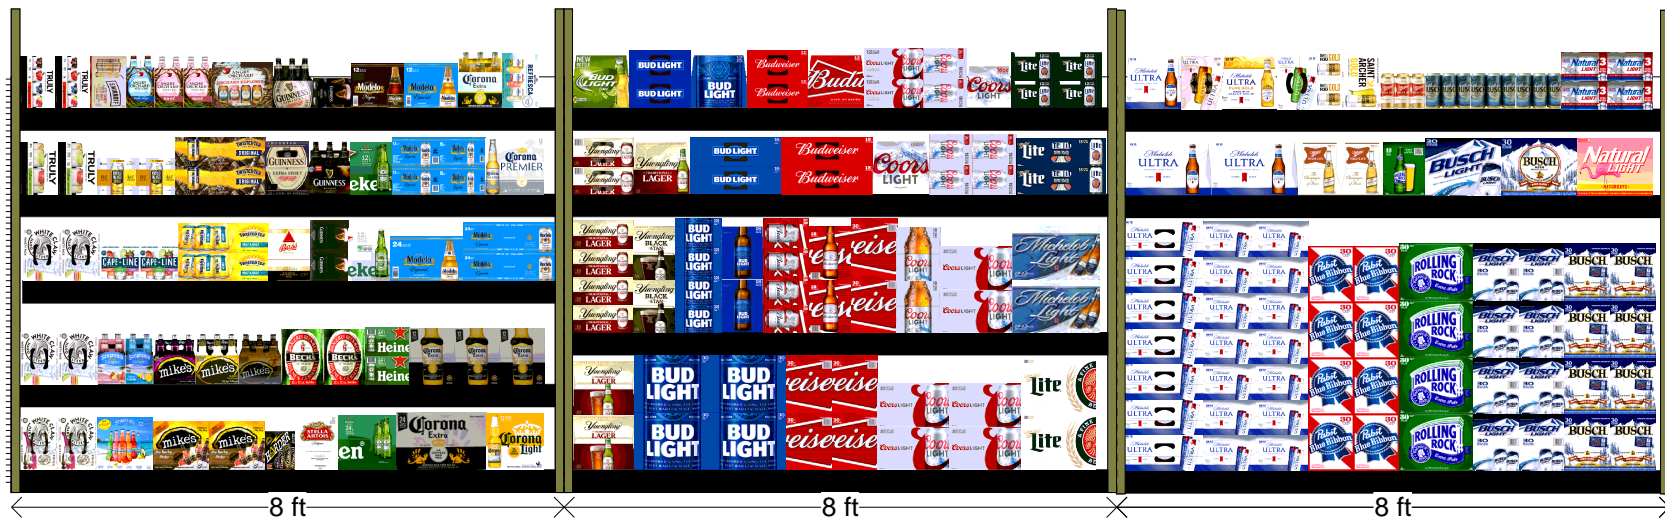

024ftX84in str 2504 24ft Bulk NY sc - Category# 0012

By default, traffic flow is from left to right. Mirror set if store traffic flow is opposite modular.

Shelf Schematic Report

*Includes all shelves in the planogram