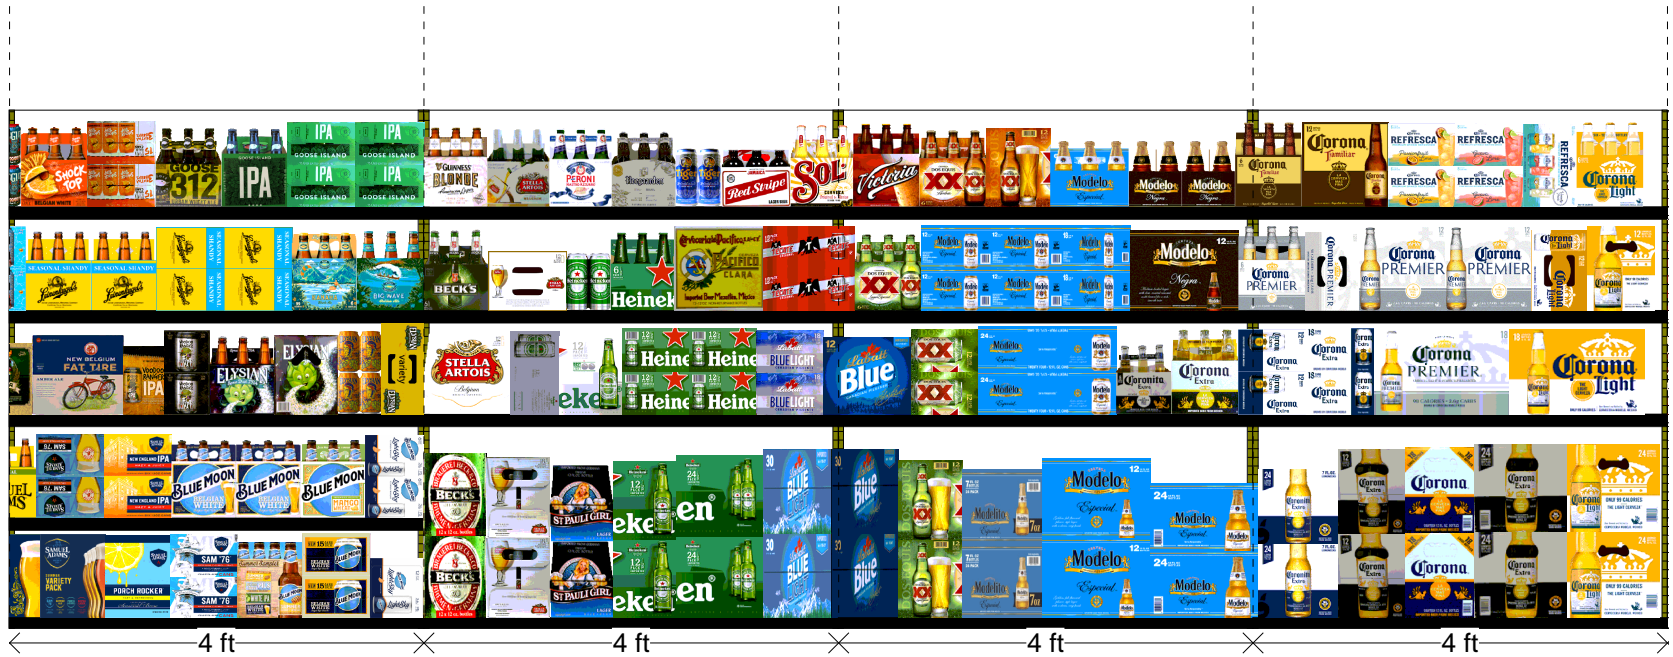

048ft COOLER str 2504 48ft OA NY sc - Category# 0010

By default, traffic flow is from left to right. Mirror set if store traffic flow is opposite modular.

048ft COOLER str 2504 48ft OA NY sc - Category# 0010