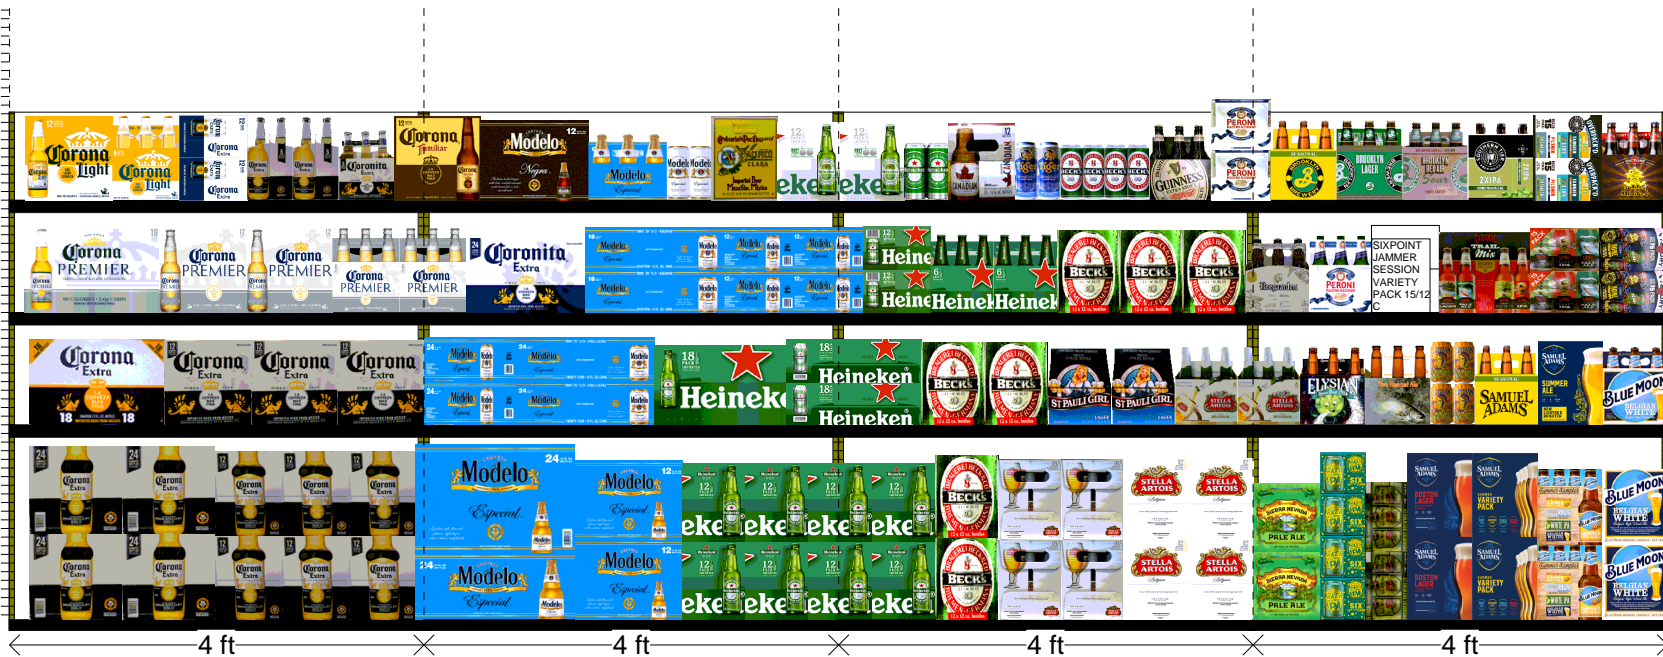

024ft COOLER str 2547 24ft OA NY sc - Category# 0010

By default, traffic flow is from left to right. Mirror set if store traffic flow is opposite modular.

024ft COOLER str 2547 24ft OA NY sc - Category# 0010