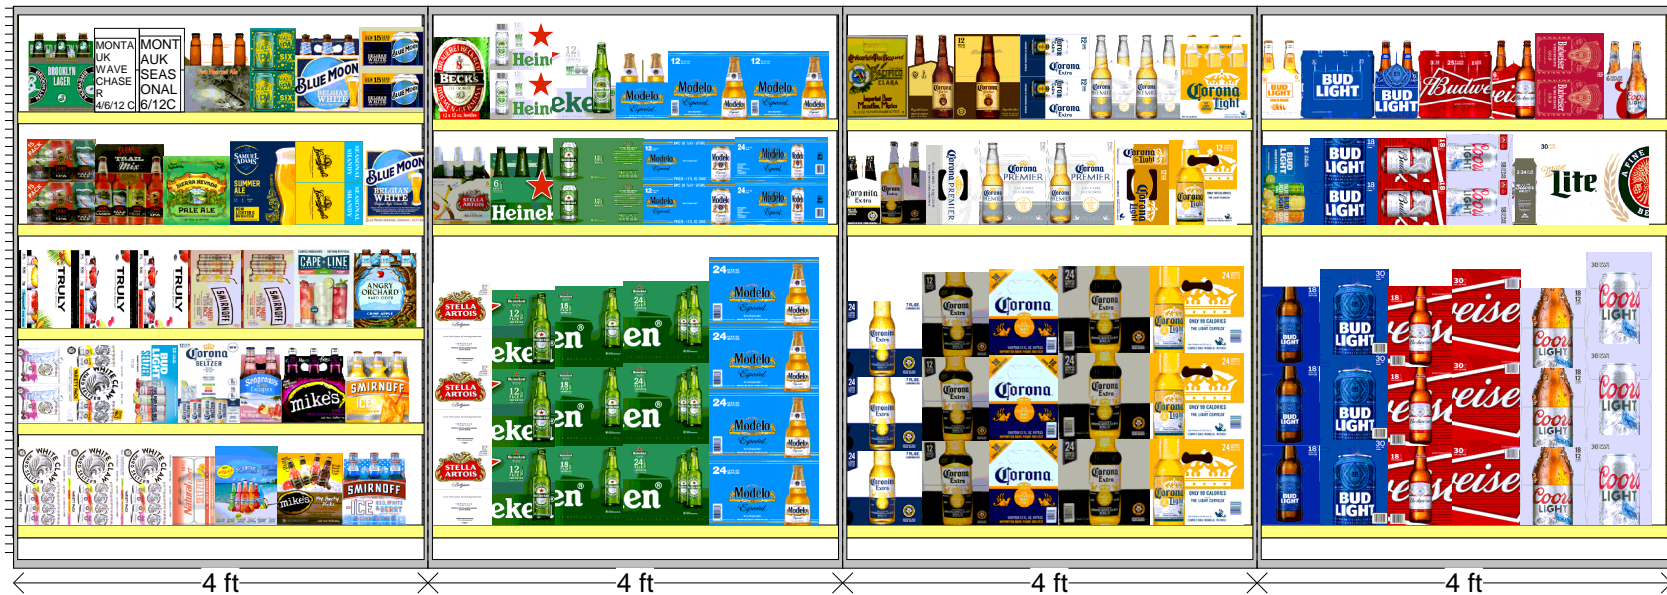

# 020ft COOLER str 2917 10 Doors KW NY d1 - Category# 0011

By default, traffic flow is from left to right. Mirror set if store traffic flow is opposite modular.