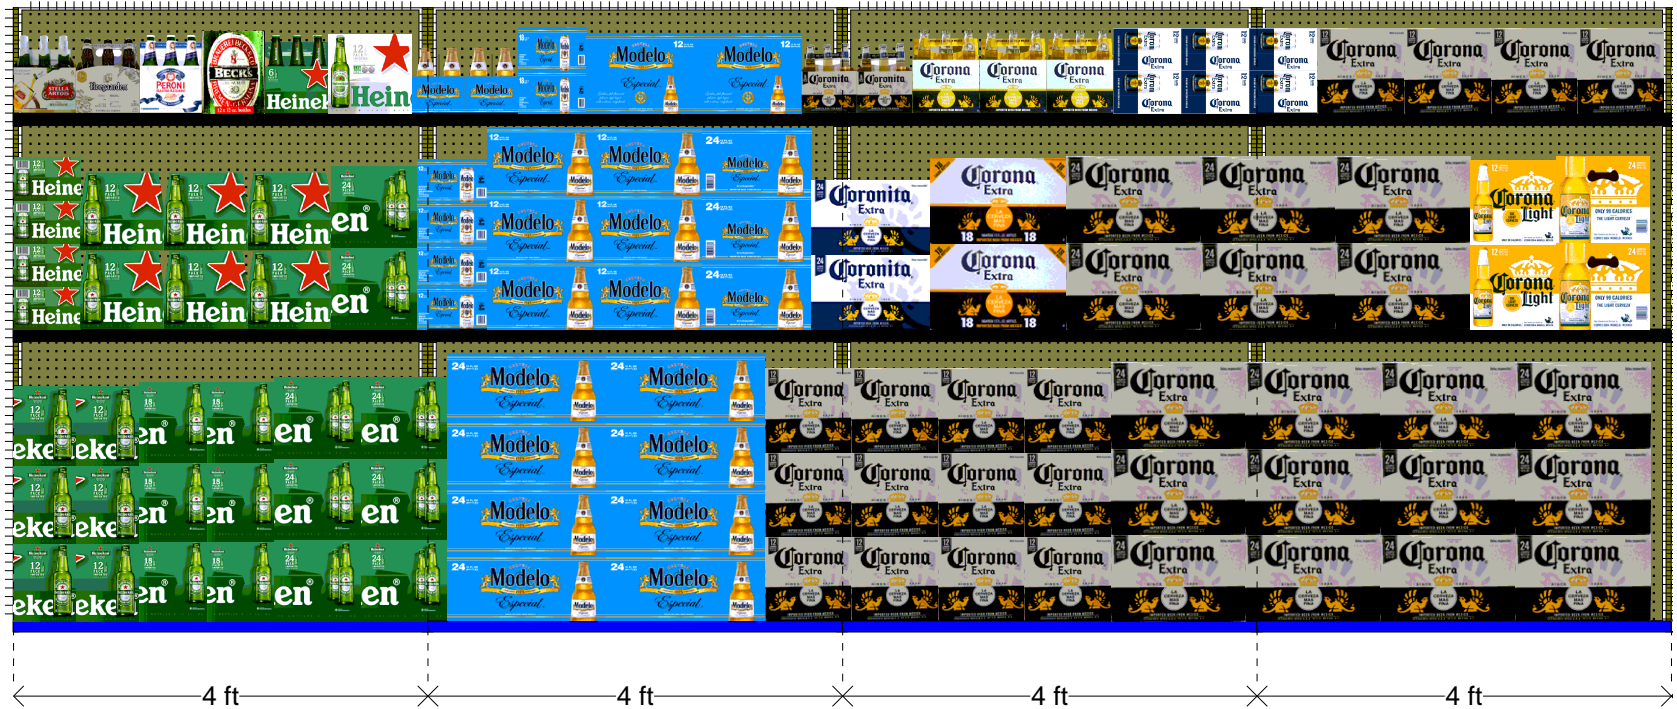

020ftX78in str 2917 20ft Warm NY d1 - Category# 0013

By default, traffic flow is from left to right. Mirror set if store traffic flow is opposite modular.