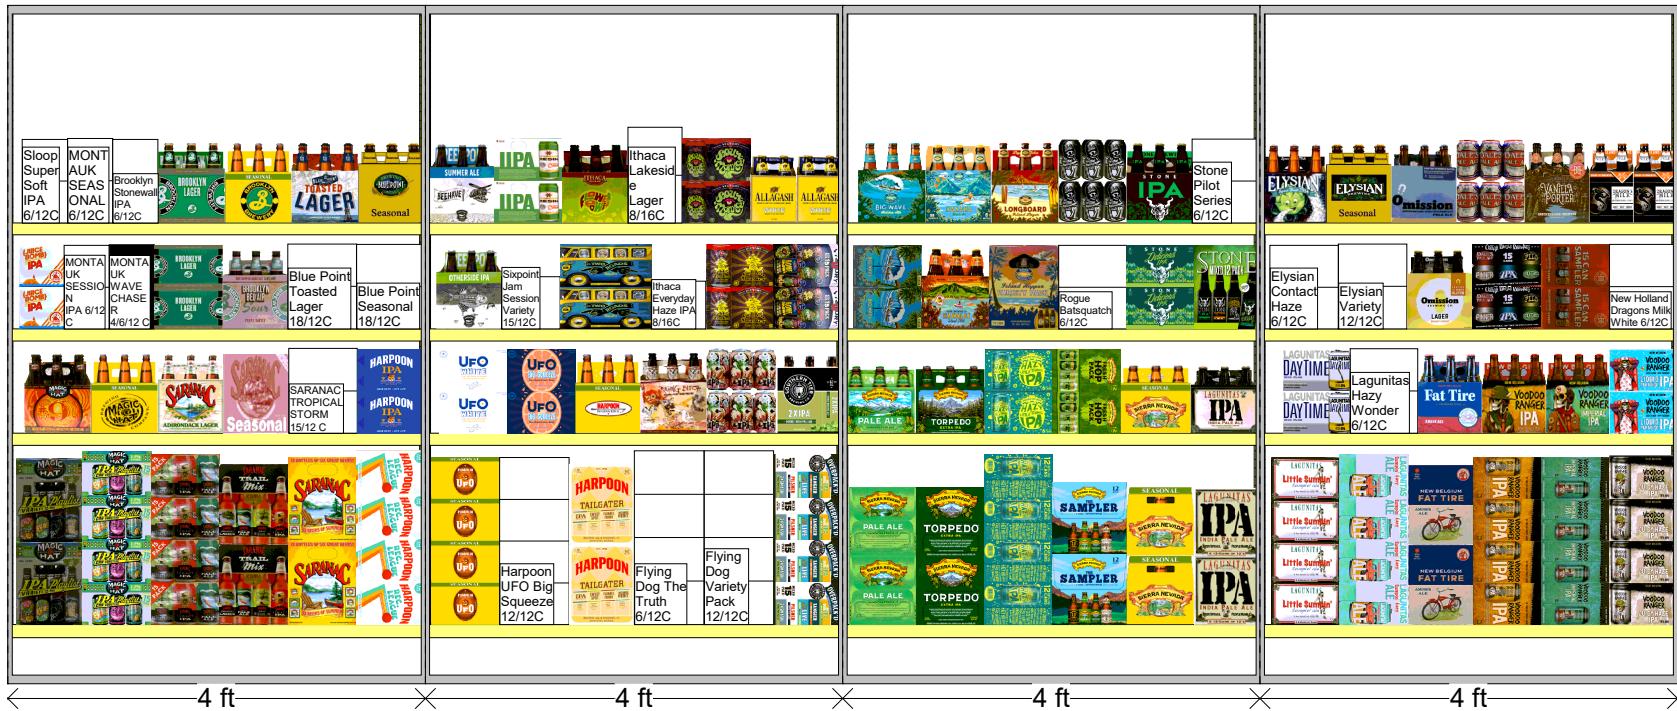

Store=5295 Category=0015 FT=84 - Category# 15

By default, traffic flow is from left to right. Mirror set if store traffic flow is opposite modular.

Store=5295 Category=0015 FT=84 - Category# 15

By default, traffic flow is from left to right. Mirror set if store traffic flow is opposite modular.