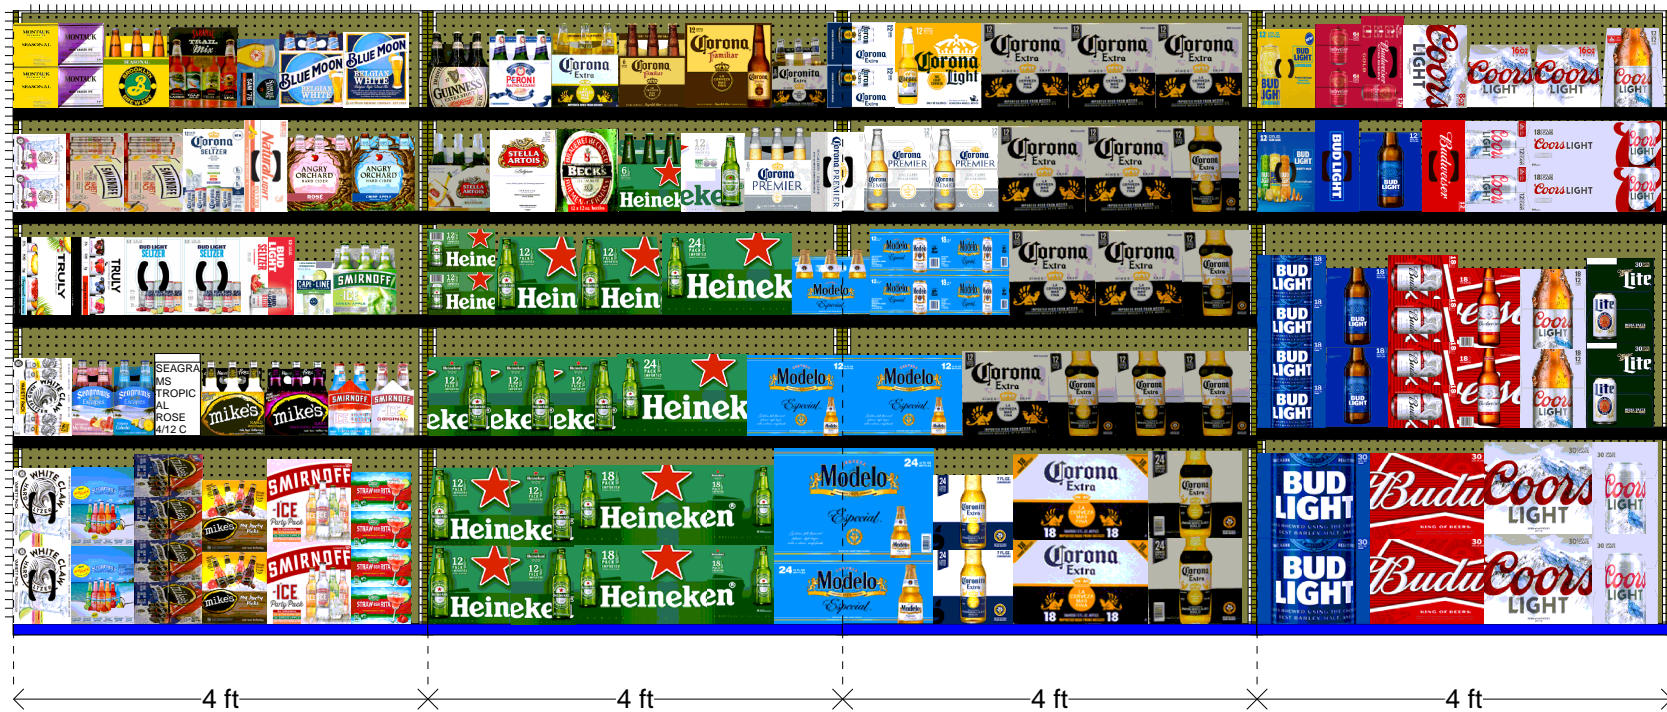

020ftX78in str 2583 20ft Warm NY d1 - Category# 0013

By default, traffic flow is from left to right. Mirror set if store traffic flow is opposite modular.

020ftX78in str 2583 20ft Warm NY d1 - Category# 0013

By default, traffic flow is from left to right. Mirror set if store traffic flow is opposite modular.

Shelf Schematic Report

*Includes all shelves in the planogram

Category# 0013

Name: DECK SIDE GOND 24X48 WHITE6291