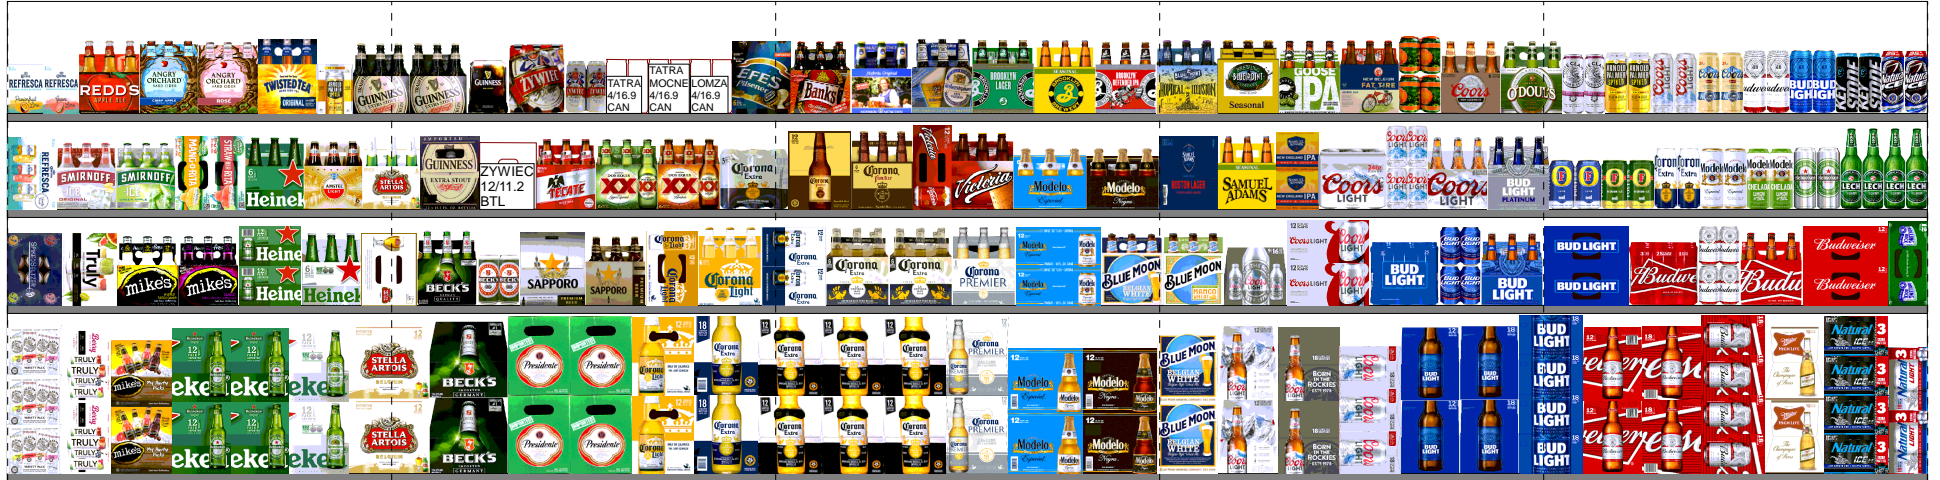

Fruit Tree Farm

1500 Sunrise Hwy. Copiague

Traffic Flow: Left-right