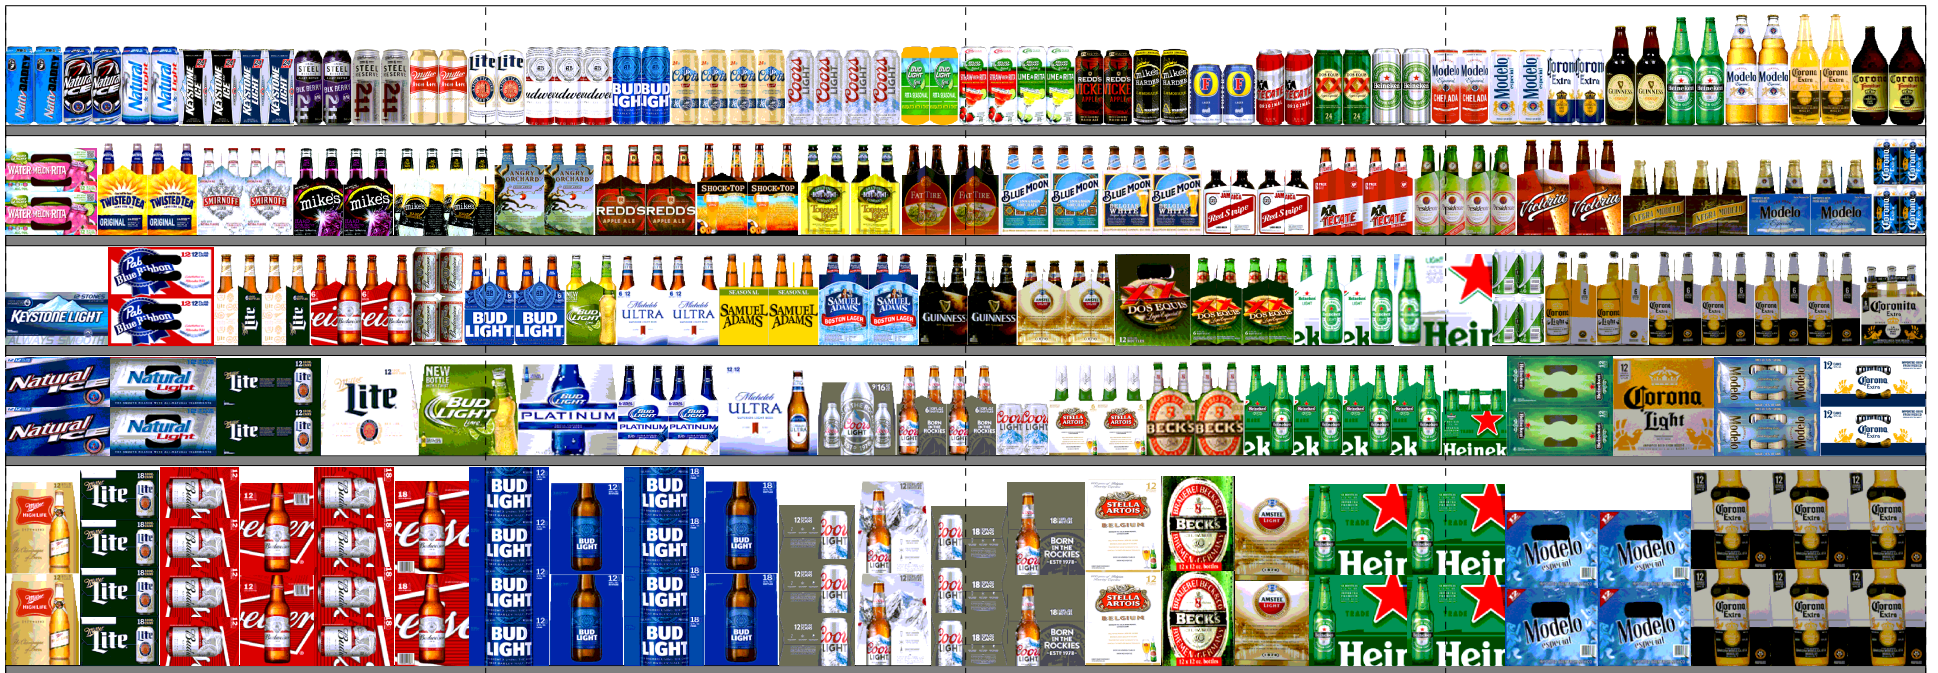

16' Cooler

301 Jerusalem Ave. Hempstead

Traffic Flow: Right-left