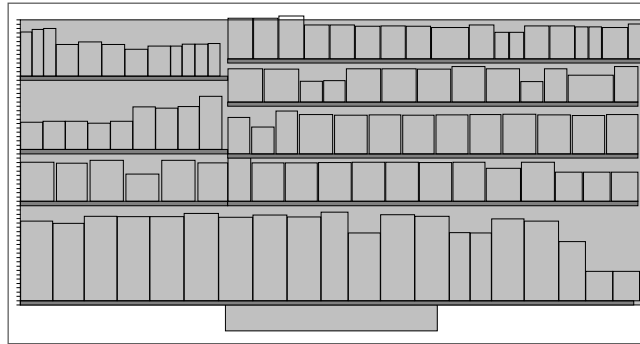

Planogram:

Project: Best market Harlem Cooler

Planogram:

Project: Best market Harlem Cooler

Shelf Schematic Report

Planogram #1 Name: h: 6 ft w: 12 ft d: 2 ft

Shelf	Name:	w: 96.00 in	Merch Height: 10.00 in	d: 24.00 in	Available Linear: 2.37 in				
UPC	Name	Size	UOM	Orientation	HFacings	VFacings	DFacings	Capacity	
#11820000455	Budweiser 1/18B	18.00OZ		Front	2	1	8	16	
#21820000456	Bud Light 1/18B	18.00OZ		Front	2	1	8	16	
#38780000034	Coors Light 1/18B	18.00OZ		Front	2	1	8	16	
#40001820025001	Bud Light 1/25C	25.00OZ		Front	2	1	8	16	
#50001820025000	Budweiser 1/25C	25.00OZ		Front	2	1	8	16	
#60007199030065	Coors Light 1/24C	24.00OZ		Front	2	1	8	16	
#73410000355	Miller Lite 1/24C	24.00OZ		Front	2	1	8	16	
#80007199010071	Coors 1/24C	24.00OZ		Front	2	1	8	16	
#968907661175	Narragansett Lager 1/24C	24.00OZ		Front	3	1	8	24	
#101820025006	Bud Ice 1/25C	25.00OZ		Front	2	1	8	16	
#110007089701331	Fosters Lager 1/25C	25.00OZ		Front	1	1	7	7	
#127089718331	Fosters Premium Ale 1/25C	25.00OZ		Front	1	1	7	7	
#137289000119	Heineken 1/24C	24.00OZ		Front	2	1	8	16	
#148066095643	Corona Extra 1/24C	24.00OZ		Front	2	1	8	16	
#158066099999	NEGRA MODELO 24OZ CAN	0.00		Front	1	1	8	8	
#16033455950470	CORONA PREMIER 24OZ CAN	0.00		Front	1	1	8	8	
#170008797502650	Sapporo Draft 1/22C	22.00OZ		Front	2	1	8	16	
#183876630270	ASAHI DRY DRAFT BEER 33.8...	33.80OZ		Front	1	1	7	7	