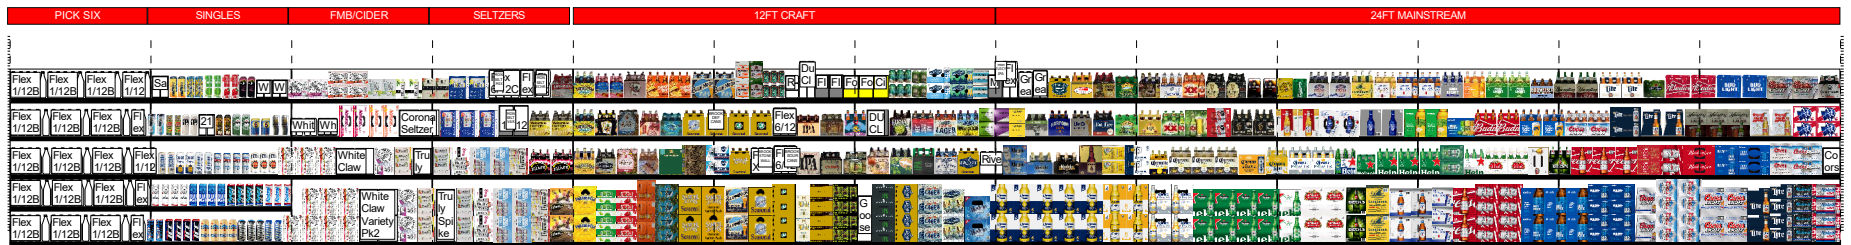

Clare Rose

SHIRLEY BEST MARKET
800 MONTAUK HWY, SHIRLEY
72646

Print Date

3/12/2020

Segment Width: 624.00

52 FT COLD

CLARE ROSE

Page: 1 of 1