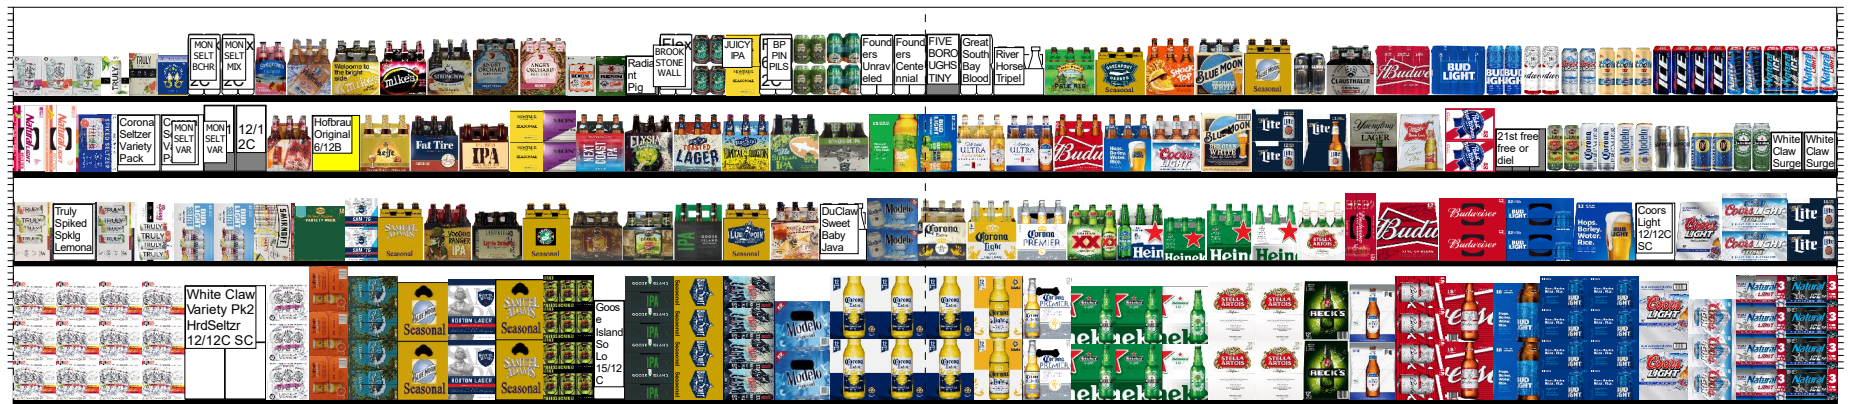

Clare Rose

BEST MARKET SELDEN

211 MIDDLE COUNTRY RD

24ft Cold

Print Date

3/10/2020

Segment Width: 288.00

TBR