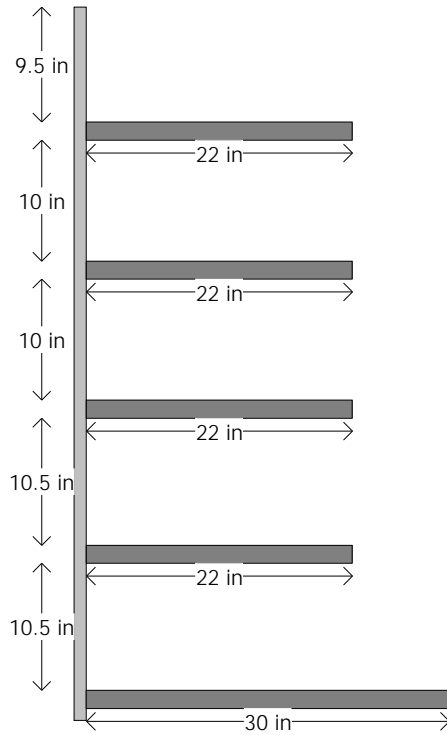

16 FOOT COLD CRAFT OPEN AIR

D CRAFT OPEN AIR