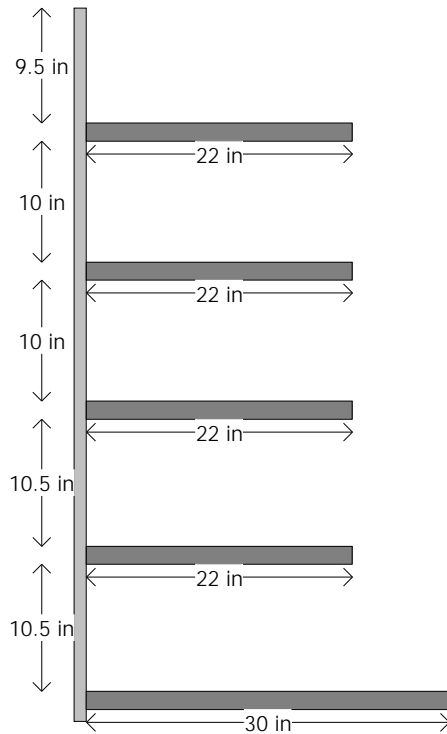

16 FOOT COLD CRAFT OPEN AIR

16 FOOT COLD CRAFT OPEN AIR