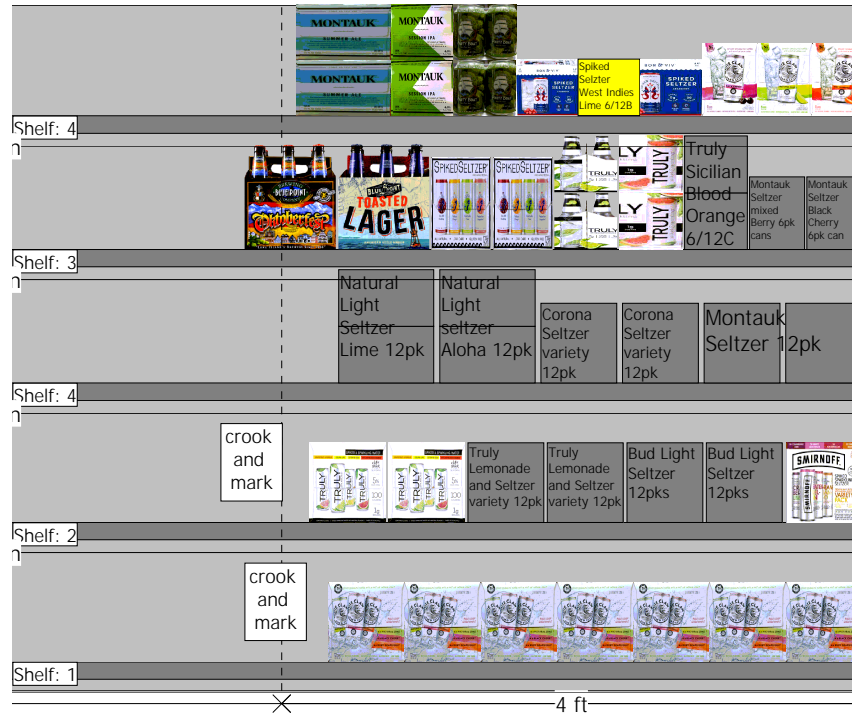

Planogram: BEST MARKET WESTHAMPTON COLD CRAFT

Project: BEST MARKET WESTHAMPTON

Shelf Schematic Report

Planogram #1 Name: BEST MARKET WESTHAMPTON ... h: 4 ft 11.00 in w: 16 ft d: 2 ft 6.00 in

Shelf	Name: 4	w: 144.00 in	Merch Height: 12.00 in	d: 22.00 in	Available Linear: -0.46 in				
UPC	Name	Size	UOM	Orientation	HFacings	VFacings	DFacings	Capacity	
#185162100022	Kronenbourg 1664 6/12B	12.00OZ		Front	1	1	4	4	
#28839400002-1	SPATEN 6/12o BTL	6.00CT		Front	1	1	4	4	
#3042572046062	SCHOFFERHOFER POME 6pk...	0.00		Front	1	1	4	4	
#44257204006	Schofferhofer Grapefrt Hefewzn...	11.00OZ		Front	1	1	4	4	
#5233376161	Duclaw Double IPA 4pk	0.00		Front	1	1	4	4	
#685909300246	SixPoint Resin 6/12C	12.00OZ		Side	1	1	3	3	
#785909300243	SixPoint Bengali 6/12C	12.00OZ		Side	1	1	3	3	
#87213055001	Narragansett Lager 6/16C	16.00OZ		Side	1	1	2	2	
#94286070024-1	FOUNDERS ALL DAY IPA SES...	6.00CT		Side	1	2	2	4	
#10105907126	Founders Centennial 6pk cans	0.00		Side	1	2	2	4	
#11233592121	Founders Unraveled 6pk cans	0.00		Side	1	2	2	4	
#1285586700622	FIVE BOROUGHS PILS 6PK C...	0.00		Side	1	2	2	4	
#1385586700635	FIVE BOROUGHS TINY JUICY...	0.00		Front	1	2	4	8	
#1489785300293	Cigar City Jai-Alai IPA 6/12C	12.00OZ		Side	1	2	2	4	
#15146497121	Cigar City Florida Man 6pks cans	0.00		Side	1	2	2	4	
#16869071000999	Montauk Pilsner 6pk	0.00		Side	1	2	2	4	
#17869071000278	Montauk Wave ChaserIPA 6/12C	12.00OZ		Side	1	2	2	4	
#1886273700001	Montauk Summer Ale 6/12C	12.00OZ		Front	1	2	4	8	
#1986273700003	Montauk Session IPA 6/12C	12.00OZ		Side	1	2	2	4	
#2060940872979	Port Jeff Party Boat IPA 6/12C	12.00OZ		Side	1	2	2	4	
#2185389700217	Spiked Seltzer Grapefruit 6/12B	12.00OZ		Side	1	1	2	2	
#2285389700215	Spiked Seltzer West Indies Lim...	12.00OZ		Side	1	1	2	2	
#2385389700222	Spiked Seltzer Cape Cod Cranb...	12.00OZ		Side	1	1	2	2	
#243598520025	WHITE CLAW HARD SELTZE...	6.00CT		Side	1	1	3	3	
#253598502598	WHITE CLAW HARD SELTZE...	6.00CT		Side	1	1	3	3	
#263598520028	WHITE CLAW HARD SELTZE...	6.00CT		Side	1	1	3	3	