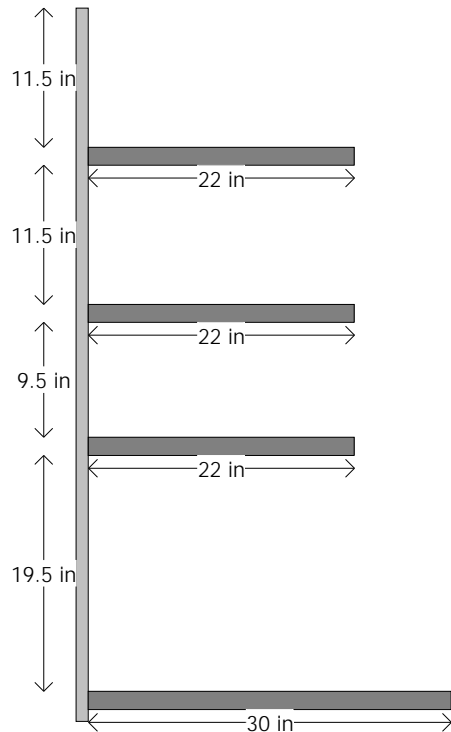

16 FOOT COLD CRAFT OPEN AIR

16 FOOT CC