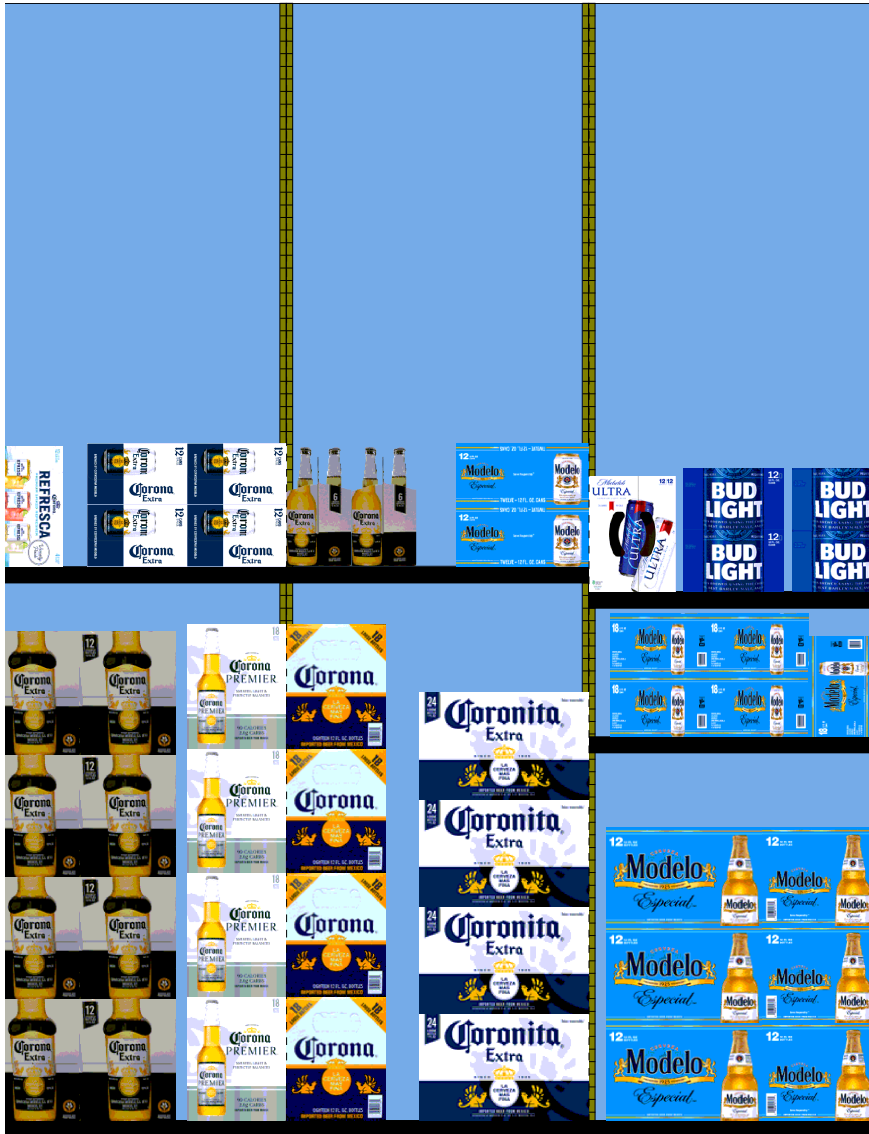

H: 7 ft 6.00 in | W: 16 ft | D: 1 ft 10.00 in | # of segments: 8

Name: 15		W:24.00 in	D:22.00 in	Avail Space: 2.71 in		Ht Space: 42.68 in
UPC	WIC	Name		HFacings	Orientation	Units
8066095680	127315	Corona Extra 18/12B		1	Side	4
8066095408	124097	Coronita Extra 24/7B		1	Front	8

Name: 14		W:24.00 in	D:22.00 in	Avail Space: 3.18 in		Ht Space: 44.68 in
UPC	WIC	Name		HFacings	Orientation	Units
8066095605	124690	Corona Extra 6/12B		2	Side	4
8066095715	115154	Modelo 12/12C		1	Top	4

05029-00449-16-032-36

POG available in Walgreen's store system 3/1/2021