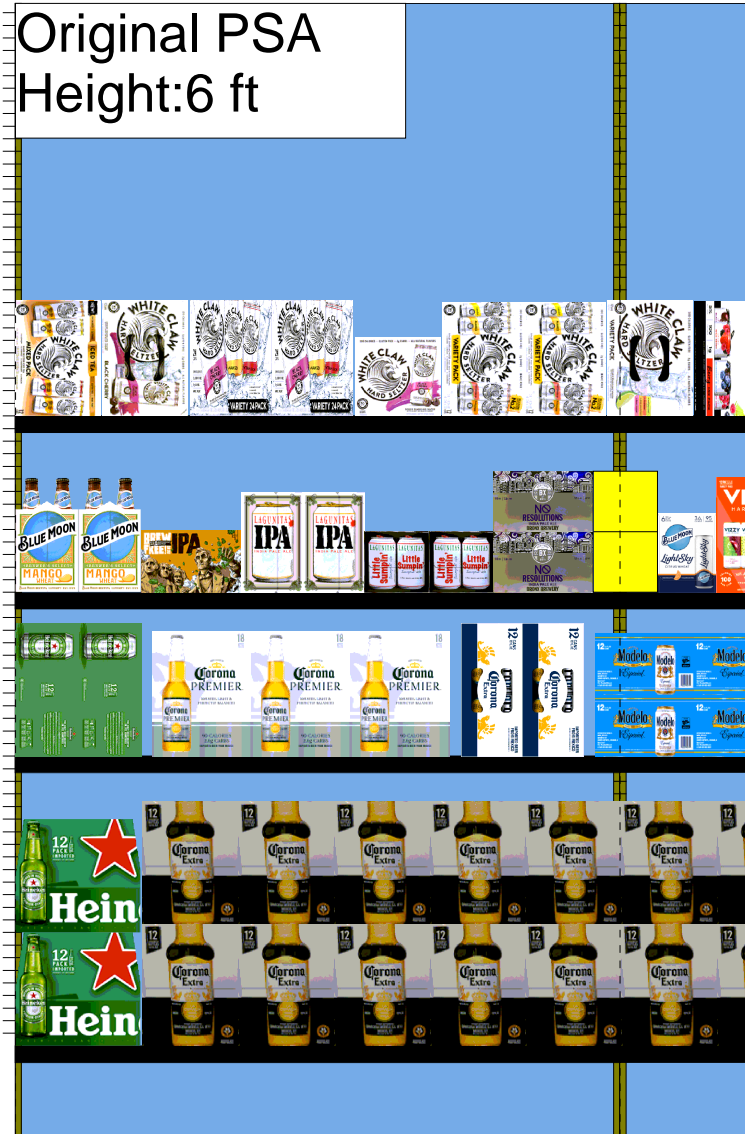

Original PSA
Height: 6 ft

Original PSA
Height: 6 ft

H: 7 ft 6.00 in | W: 16 ft | D: 2 ft | # of segments: 4

Name: 5		W:48.00 in	D:14.00 in	Avail Space: -15.15 in		Ht Space: 21.68 in
UPC	WIC	Name		HFacings	Orientation	Units
7289000016	191702	Heineken 12/12B		1	Front	4
8066095615	103871	Corona Extra 12/12B		7	Side	14

Name: 4		W:48.00 in	D:14.00 in	Avail Space: 4.69 in		Ht Space: 11.68 in
UPC	WIC	Name		HFacings	Orientation	Units
7289000020	191101	Heineken 12/12C		2	Top 90	4
3354400018	203496	Corona Premier 18/12B		3	Side	3
8066095695	123722	Corona Extra 12/12C		2	Top 90	4

H: 7 ft 6.00 in | W: 16 ft | D: 2 ft | # of segments: 4

Name:	14	W:48.00 in	D:14.00 in	Avail Space: 30.00 in	Ht Space: 21.68 in
UPC	WIC	Name	HFacings	Orientation	Units
8066095408	124097	Coronita Extra 24/7B	2	Side	4

H: 7 ft 6.00 in | W: 16 ft | D: 2 ft | # of segments: 4

Name: 18		W:48.00 in	D:14.00 in	Avail Space: -22.55 in		Ht Space: 21.68 in
UPC	WIC	Name		HFacings	Orientation	Units
8066095757	122847	Modelo 12/12B		1	Front	10
7199030078	115148	Coors Light 18/12B		2	Side	4
7199030017	109148	Coors Light 18/12C		1	Side 90	4