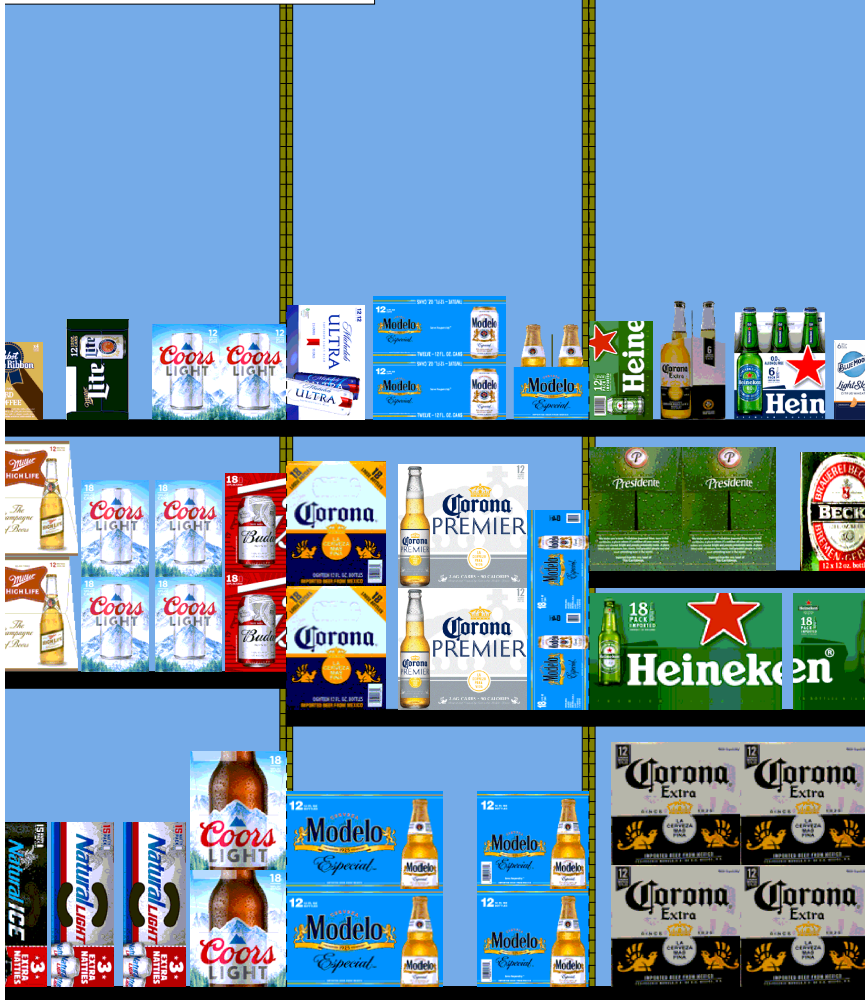

Original PSA
Height: 4 ft 9 in

H: 7 ft 6.00 in | W: 10 ft | D: 2 ft | # of segments: 5						
Name: 6		W: 24.00 in	D: 24.00 in	Avail Space: 2.81 in	Ht Space: 20.68 in	
UPC	WIC	Name	HFacings	Orientation	Units	
8066095757	122847	Modelo 12/12B	1	Front	6	
Name: 5		W: 24.00 in	D: 24.00 in	Avail Space: 1.07 in	Ht Space: 21.68 in	
UPC	WIC	Name	HFacings	Orientation	Units	
8066095680	127315	Corona Extra 18/12B	1	Side	2	
3354495042	828602	Corona Premier 12/12B	1	Front	6	
8066095711	128045	Modelo 18/12C	1	Side	2	
Name: 4		W: 24.00 in	D: 24.00 in	Avail Space: 1.33 in	Ht Space: 43.68 in	
UPC	WIC	Name	HFacings	Orientation	Units	
1820006991	115070	Michelob Ultra 12/12C SC	1	Front 90	3	
8066095715	115154	Modelo 12/12C	1	Top	6	
8066095765	122918	Modelo 6/12B	1	Side	2