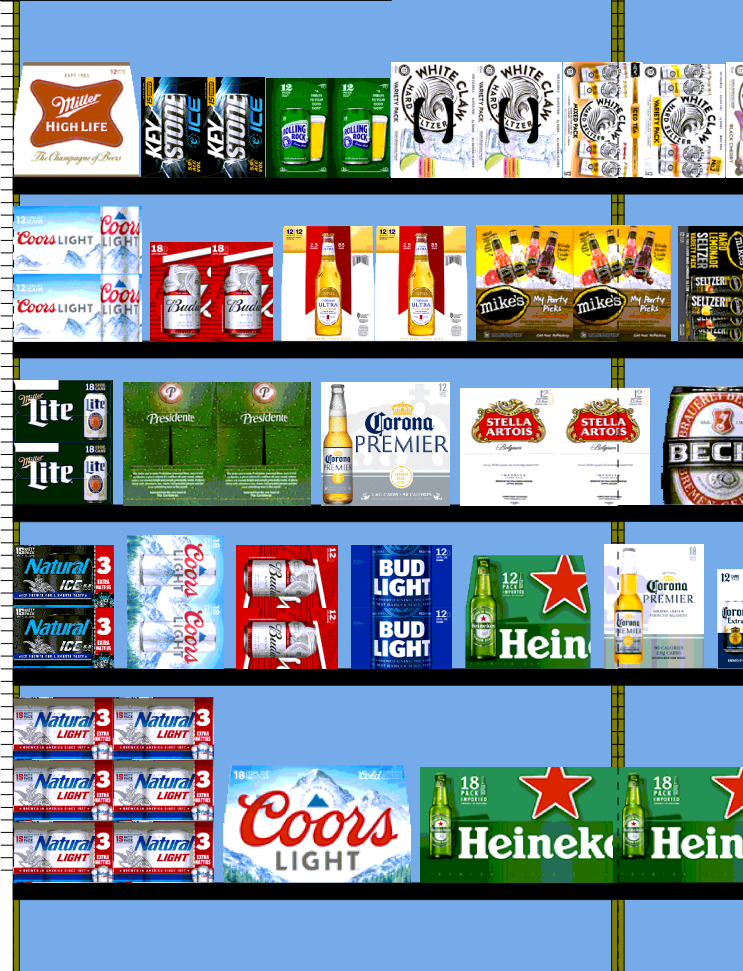

Original PSA
Height:6 ft

H: 7 ft 6.00 in		W: 8 ft		D: 2 ft		# of segments: 2			
Name: 6		W:48.00 in		D:18.00 in		Avail Space: -13.47 in		Ht Space: 15.68 in	
UPC	WIC	Name		HFacings	Orientation	Units			
1820020077	218721	Natural Light 15/12C		2	Side 90	6			
7199030078	115148	Coors Light 18/12B		1	Front	2			
7289000152	117273	Heineken 18/12B		2	Front	4			
Name: 5		W:48.00 in		D:18.00 in		Avail Space: 6.59 in		Ht Space: 11.68 in	
UPC	WIC	Name		HFacings	Orientation	Units			
1820028443	665921	Natural Ice 15/12C		1	Side 90	2			
7199030017	109148	Coors Light 18/12C		1	Side 90	2			
1820011047	191301	Budweiser 12/12C		1	Side 90	2			
1820053047	191305	Bud Light 12/12C		1	Side 90	2			
7289000016	191702	Heineken 12/12B		1	Front	2			
Name: 4		W:48.00 in		D:18.00 in		Avail Space: 0.13 in		Ht Space: 11.68 in	
UPC	WIC	Name		HFacings	Orientation	Units			
3410057340	108526	Miller Lite 18/12C		1	Side 90	2			
71905700156	111218	Presidente 12/12B		2	Side	2			
3354495042	828602	Corona Premier 12/12B		1	Front	2			
78615000014	117963	Stella Artois 12/11B		2	Side	2			
Name: 3		W:48.00 in		D:18.00 in		Avail Space: -2.08 in		Ht Space: 11.68 in	
UPC	WIC	Name		HFacings	Orientation	Units			
7199000048	191504	Coors Light 12/12C		1	Top	4			
1820011218	108476	Budweiser 18/12C		2	Side	2			
1820020083	754819	Michelob Ultra Pure Gold 12/12B		2	Side	2			
63598512998	116653	Mikes Hard Variety Pack 12/11B		2	Side	2			
Name: 2		W:48.00 in		D:18.00 in		Avail Space: -1.29 in		Ht Space: 26.75 in	
UPC	WIC	Name		HFacings	Orientation	Units			
3410001509	113325	Miller High Life 12/12B		1	Front	2			
7199028151	401741	Keystone Ice 15/12C		2	Side	2			
7143934450	107111	Rolling Rock 12/12C		2	Side	2			
63598554890	998463	White Claw Variety Pk HrdSeltzer 1...		2	Top 90	4			
63598580029	286138	White Claw Ice Tea HrdSeltzer 12/1...		1	Front 90	2