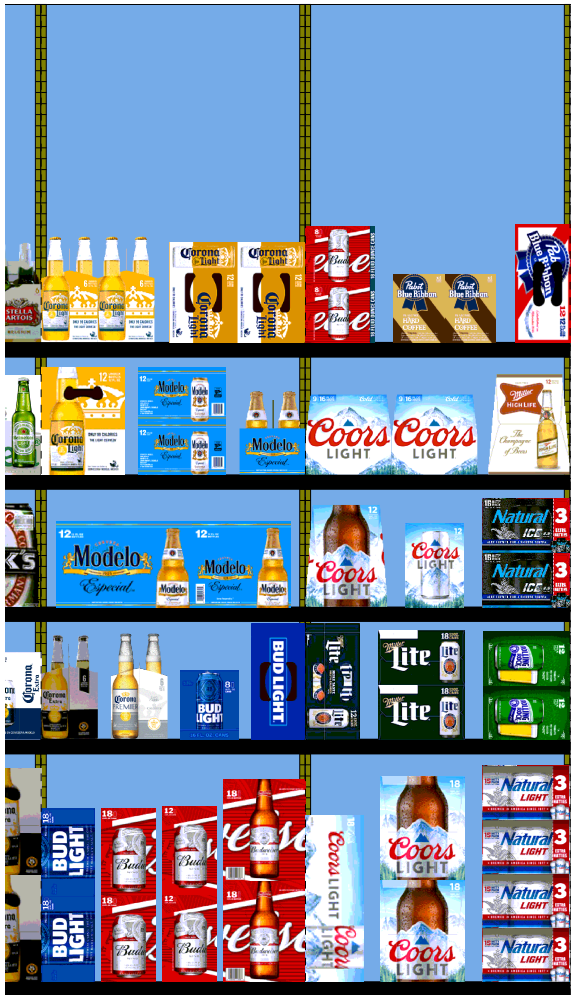

Walgreens

SPRING 2021

05029-00420-14-034-36

POG available in Walgreen's store system 3/1/2021