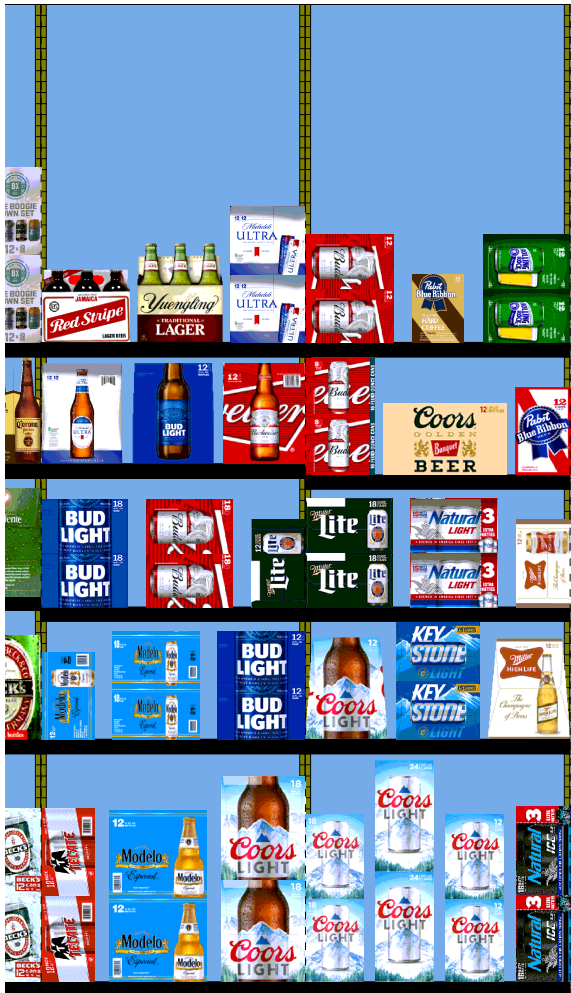

H: 7 ft 6.00 in | W: 12 ft | D: 2 ft | # of segments: 6

Name: 31	W:24.00 in	D:26.00 in	Avail Space: 3.20 in	Ht Space: 20.68 in	
UPC	WIC	Name	HFacings	Orientation	Units
7199030017	109148	Coors Light 18/12C	1	Side	2
7199031600	191505	Coors Light 24/12C	1	Side	2
7199000048	191504	Coors Light 12/12C	1	Side	4
1820028443	665921	Natural Ice 15/12C	1	Side	4

Name: 30	W:24.00 in	D:22.00 in	Avail Space: 1.60 in	Ht Space: 10.68 in	
UPC	WIC	Name	HFacings	Orientation	Units
7199030069	112810	Coors Light 12/12B	1	Side	2
7199048045	981266	Keystone Light 15/12C	1	Side 90	2
3410001509	113325	Miller High Life 12/12B	1	Side	2

Name: 29	W:24.00 in	D:22.00 in	Avail Space: 3.25 in	Ht Space: 10.68 in	
UPC	WIC	Name	HFacings	Orientation	Units
3410057340	108526	Miller Lite 18/12C	1	Side 90	2
1820020077	218721	Natural Light 15/12C	1	Side 90	2
3410001636	124785	Miller High Life 12/12C	1	Side	2

Name: 28	W:24.00 in	D:22.00 in	Avail Space: 1.59 in	Ht Space: 10.68 in	
UPC	WIC	Name	HFacings	Orientation	Units
1820008981	116711	Budweiser 8/16C	1	Side	4
7199017037	906127	Coors 12/12B	1	Front	2
2210000170	192401	Pabst 12/12C	1	Side	2

Name: 27	W:24.00 in	D:12.00 in	Avail Space: 3.53 in	Ht Space: 30.68 in	
UPC	WIC	Name	HFacings	Orientation	Units
1820011047	191301	Budweiser 12/12C	1	Side 90	2
2210005002	259667	Pabst Hard Coffee 4/11C	1	Side	2
7143934450	107111	Rolling Rock 12/12C	1	Side 90	2

05029-00439-12-036-36

POG available in Walgreen's store system 3/1/2021